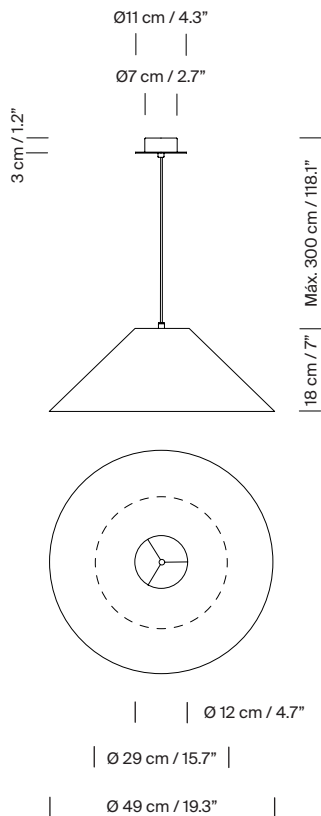

Sísísí Cónicas Planas

Gabriel Ordeig Cole. 1987

Pendant lamps

SANTA & COLE

Maintenance:

Clean with a smooth cloth. Do not use ammonia, solvents or abrasive cleaning products.

Others:

The lamp is delivered in one package.

The assembly instructions are delivered with the product.

Model A: Sísísí Cónicas Planas MT4 (European version)