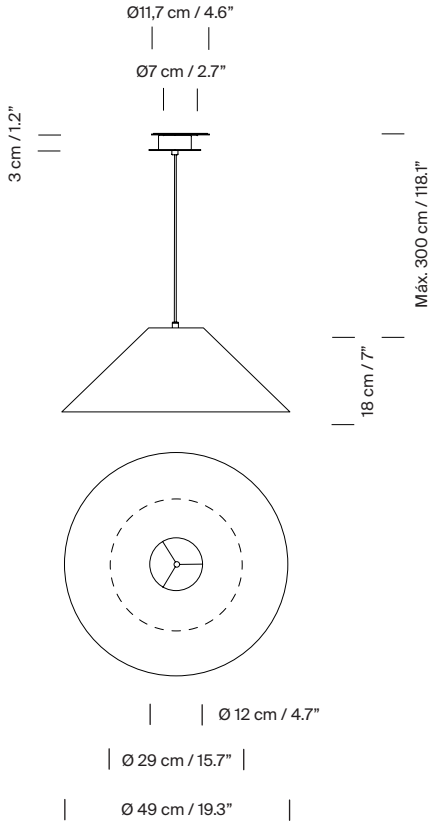

Sísísí Cónicas Planas

Gabriel Ordeig Cole. 1987

Pendant lamps

SANTA & COLE

Model A: Sísísí Cónicas Planas MT4 (American version)