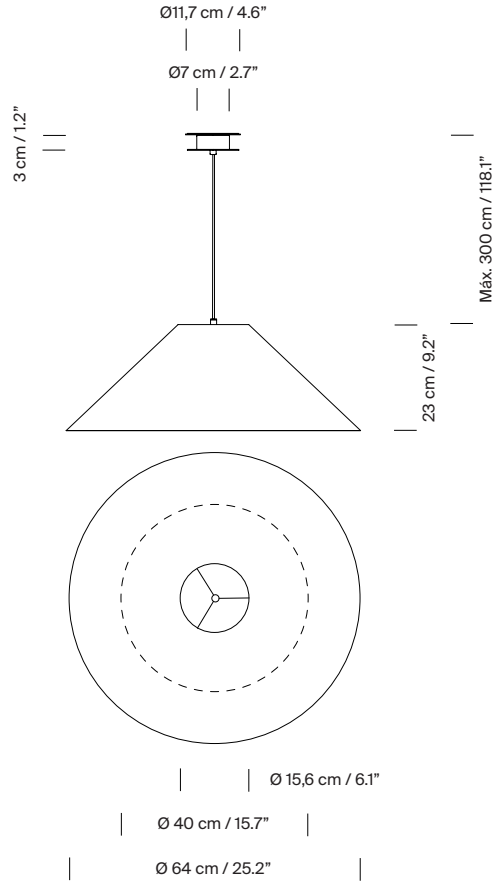

Model B: Sísísí Cónicas Planas MT5 (American version)

Collection:

Table lamps

Pendant lamps