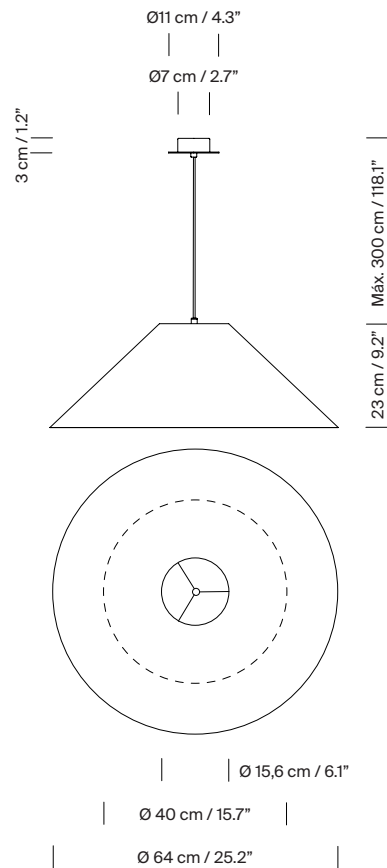

Model B: Sísísí Cónicas Planas MT5 (European version)