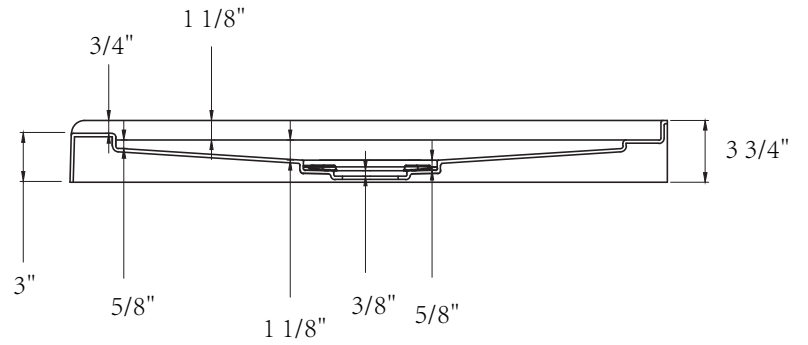

# DIMENSION DETAILS

### MODEL No.GS-SP6032F-C

Top View

Front View

Cap

Side View