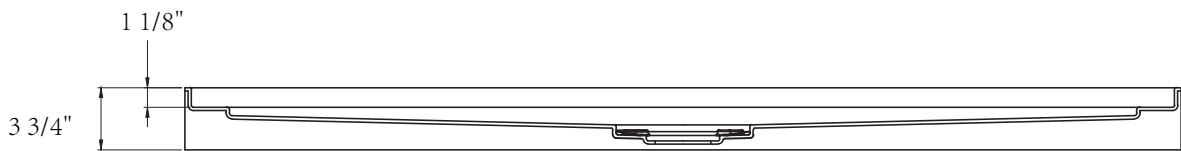

# DIMENSION DETAILS

### MODEL No.GS-SP6032F-C

Top View

Front View

Cap

Side View