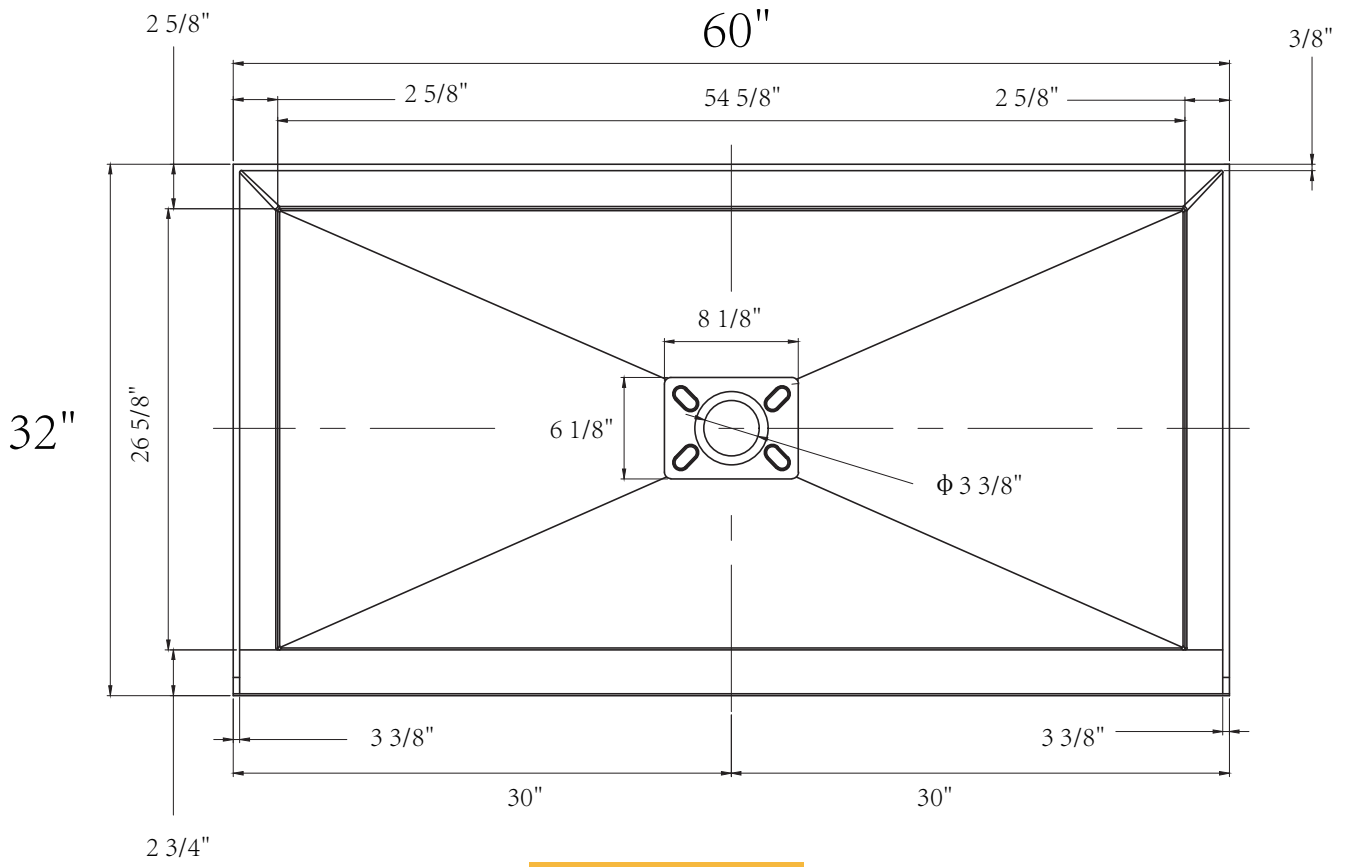

# DIMENSION DETAILS

## ACRYLIC SHOWER BASE

PRODUCT  
INSTRUCTION  
VIDEO

### MODEL No.GS-SP6032F-C

Top View

Front View

Cap

Side View