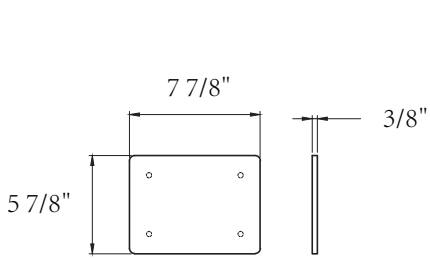

# DIMENSION DETAILS

### MODEL No.GS-SP6032F-C

Top View

Front View

Cap

Side View