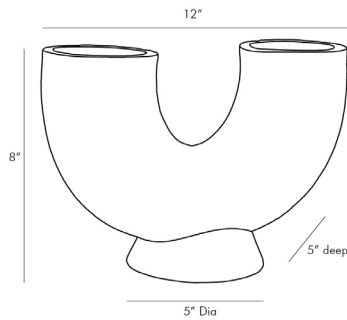

ARTERIORS

DAMIEN SCULPTURE

5575

H: 8 IN, W: 12 IN, D: 5 IN

Matte Charcoal

Contract Suitable As Is

The Damien transforms terra cotta into sculptural art. A crescent structure takes shape with a textured matte charcoal finish adding depth to its tubular form. A circular platform allows this piece to showcase like fine art and its watertight capabilities allow it to function as a novel vase. finish will vary.

APPEARANCE

Material	Terracotta
Finish Will Vary	true
Top Coat/Sealant	false

DIMENSIONS

Foot Print	Dia: 5.00 IN
------------	--------------

SHIPPING

Product Weight	6 LBS
Gross Weight 1	8.15 LBS
Shipping Box 1	H: 6.8 IN, L: 14.8 IN, W: 11 IN