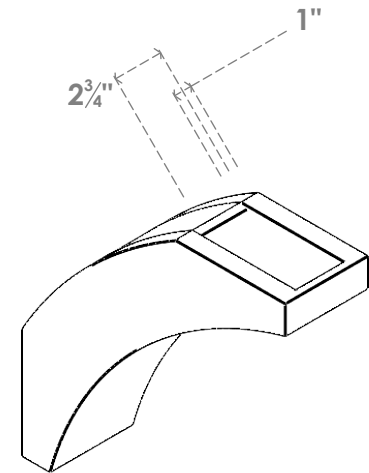

ITEM NUMBER: BRCURO050X16000X16000THRRCPR

5"W X 16"D X 16"H THORTON ROUGH CEDAR WOODGRAIN OPEN
TIMBERTHANE BRACE, PRIMED TAN

SIDE PROFILE

FRONT PROFILE

ISOMETRIC

EKENA MILLWORK
2300 WEST MAIN ST.
CLARKSVILLE, TX 75426
TOLL FREE: 866-607-0453
WWW.EKENAMILLWORK.COM

NOTES

1. INSTALLATION TO BE COMPLETED IN ACCORDANCE WITH MANUFACTURER'S SPECIFICATIONS.
2. DRAWING MAY NOT BE TO SCALE
3. THIS DRAWING IS INTENDED FOR DESIGN AND PLANNING PURPOSES ONLY.
4. ALL INFORMATION CONTAINED HEREIN WAS CURRENT AT THE TIME OF DEVELOPMENT BUT MUST BE REVIEWED AND APPROVED BY THE PRODUCT MANUFACTURER TO BE CONSIDERED ACCURATE.
5. TIMBERTHANE ARCHITECTURAL PRODUCTS ARE MADE FROM HIGH DENSITY URETHANE AND COME FACTORY PRIMED