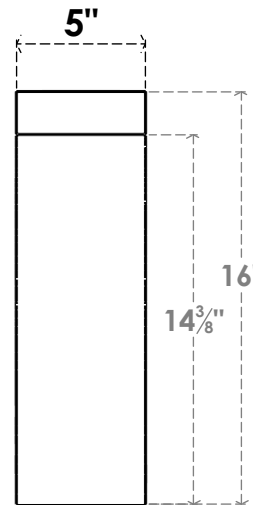

ITEM NUMBER: BRCURO050X16000X16000THRRCPR

5"W X 16"D X 16"H THORTON ROUGH CEDAR WOODGRAIN OPEN
TIMBERTHANE BRACE, PRIMED TAN

SIDE PROFILE

FRONT PROFILE

ISOMETRIC

EKENA MILLWORK
2300 WEST MAIN ST.
CLARKSVILLE, TX 75426
TOLL FREE: 866-607-0453
WWW.EKENAMILLWORK.COM

NOTES

1. INSTALLATION TO BE COMPLETED IN ACCORDANCE WITH MANUFACTURER'S SPECIFICATIONS.
2. DRAWING MAY NOT BE TO SCALE
3. THIS DRAWING IS INTENDED FOR DESIGN AND PLANNING PURPOSES ONLY.
4. ALL INFORMATION CONTAINED HEREIN WAS CURRENT AT THE TIME OF DEVELOPMENT BUT MUST BE REVIEWED AND APPROVED BY THE PRODUCT MANUFACTURER TO BE CONSIDERED ACCURATE.
5. TIMBERTHANE ARCHITECTURAL PRODUCTS ARE MADE FROM HIGH DENSITY URETHANE AND COME FACTORY PRIMED