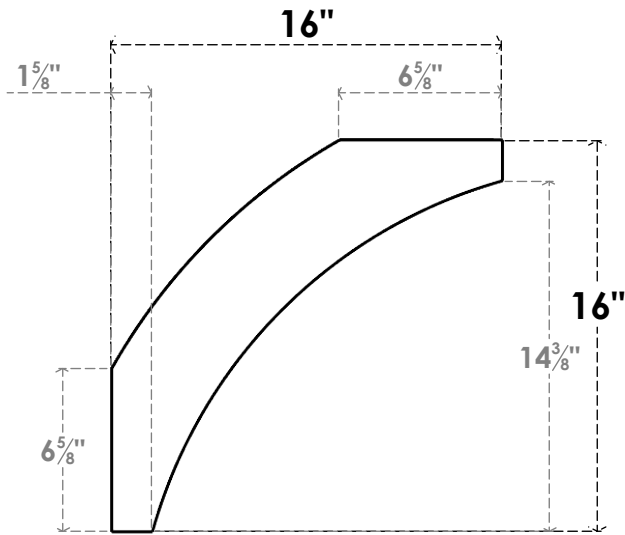

ITEM NUMBER: BRCURO050X16000X16000THRRCPR

5"W X 16"D X 16"H THORTON ROUGH CEDAR WOODGRAIN OPEN
TIMBERTHANE BRACE, PRIMED TAN

SIDE PROFILE

FRONT PROFILE

ISOMETRIC

EKENA MILLWORK
2300 WEST MAIN ST.
CLARKSVILLE, TX 75426
TOLL FREE: 866-607-0453
WWW.EKENAMILLWORK.COM

NOTES

1. INSTALLATION TO BE COMPLETED IN ACCORDANCE WITH MANUFACTURER'S SPECIFICATIONS.
2. DRAWING MAY NOT BE TO SCALE
3. THIS DRAWING IS INTENDED FOR DESIGN AND PLANNING PURPOSES ONLY.
4. ALL INFORMATION CONTAINED HEREIN WAS CURRENT AT THE TIME OF DEVELOPMENT BUT MUST BE REVIEWED AND APPROVED BY THE PRODUCT MANUFACTURER TO BE CONSIDERED ACCURATE.
5. TIMBERTHANE ARCHITECTURAL PRODUCTS ARE MADE FROM HIGH DENSITY URETHANE AND COME FACTORY PRIMED