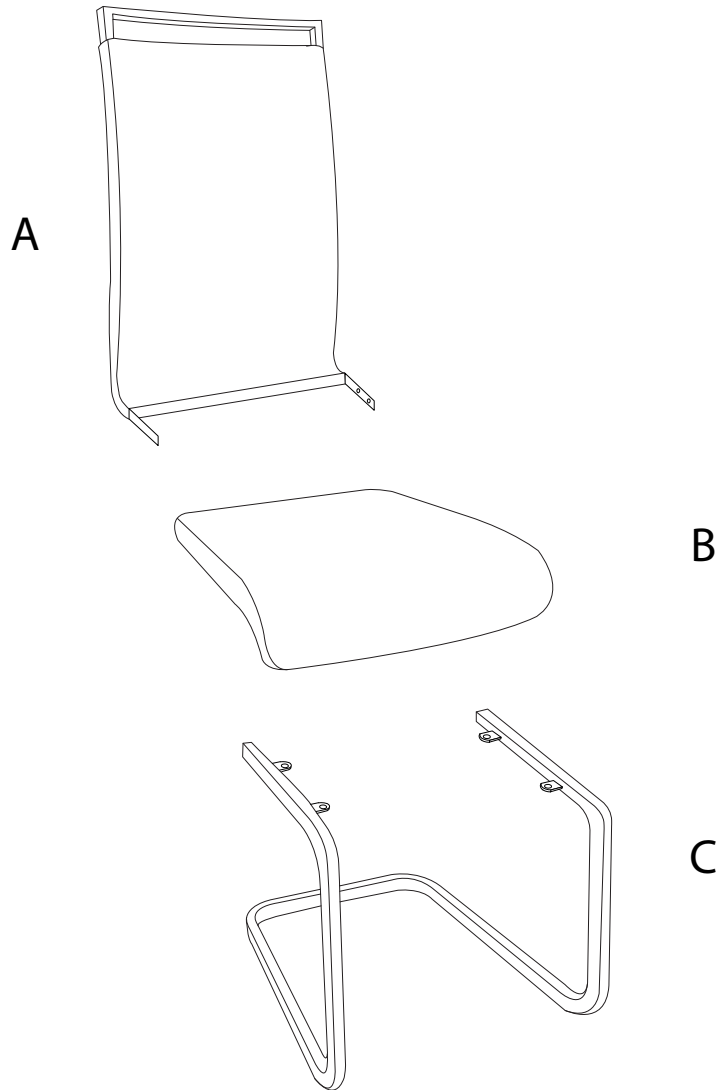

Diagram illustrating assembly instructions and safety warnings:

- Warning 1:** A triangle with an exclamation mark points to a box containing an L-shaped metal bracket and a crossed-out power drill icon, indicating that a power drill should not be used for this step.
- Warning 2:** A triangle with an exclamation mark points to a box containing a rectangular block on a textured surface and a crossed-out icon of the block being lifted, indicating that the block should not be lifted or moved in a certain way.
- Time:** A clock icon is positioned to the right of the first warning, with the text "15'" below it, indicating a 15-minute time limit for this step.
- Person:** A stick figure icon is positioned to the right of the second warning, with the text "1" below it, indicating that one person is required for this step.