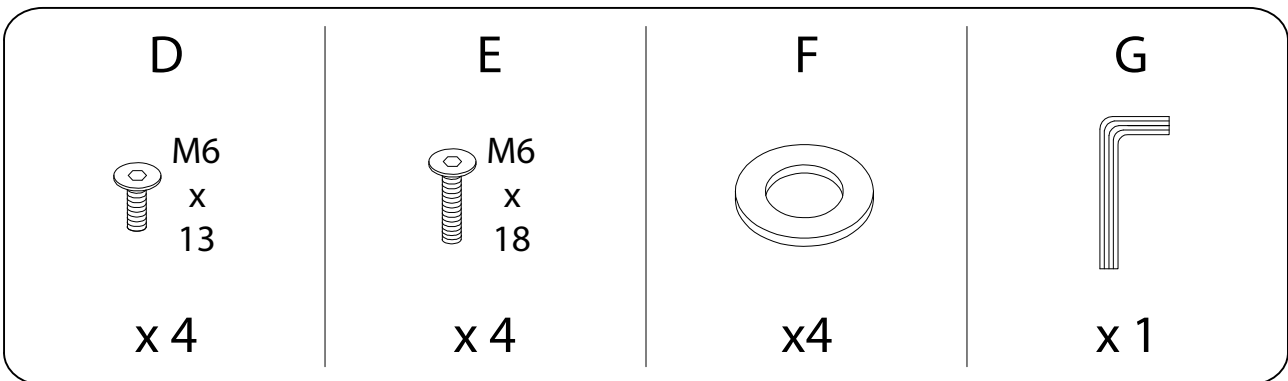

Diagram illustrating assembly instructions and safety warnings:

- Warning 1:** A triangle with an exclamation mark points to a box containing an L-shaped metal bracket and a crossed-out power drill icon, indicating that a power drill should not be used for this step.
- Warning 2:** A triangle with an exclamation mark points to a box containing a rectangular block on a textured surface and a crossed-out icon of the block being lifted, indicating that the block should not be lifted or moved in a certain way.
- Time:** A clock icon is positioned to the right of the first warning, with the text "15'" below it, indicating a 15-minute time limit for this step.
- Person:** A stick figure icon is positioned to the right of the second warning, with the text "1" below it, indicating that one person is required for this step.