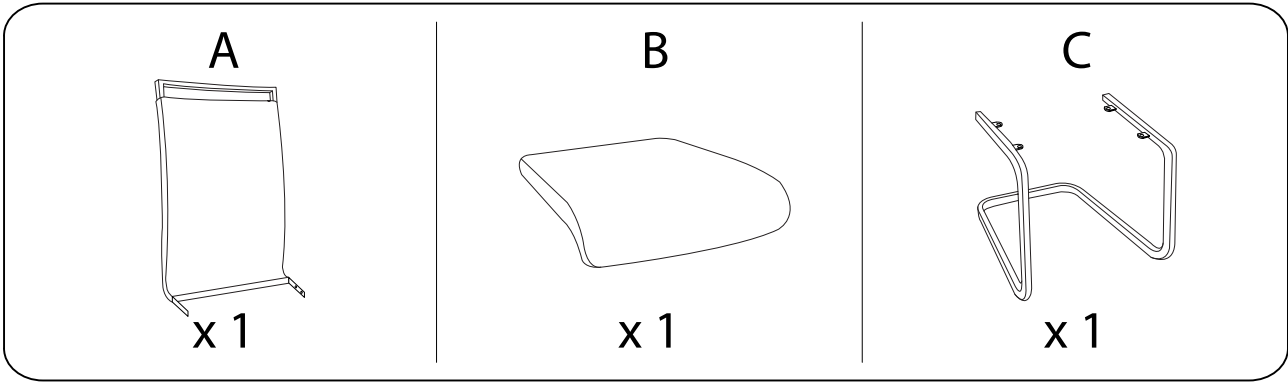

Diagram illustrating assembly instructions and safety warnings:

- Warning 1:** A triangle with an exclamation mark points to a box containing an L-shaped metal bracket and a crossed-out power drill icon, indicating that a power drill should not be used for this step.
- Warning 2:** A triangle with an exclamation mark points to a box containing a rectangular block on a textured surface and a crossed-out icon of the block being lifted, indicating that the block should not be lifted or moved in a certain way.
- Time:** A clock icon is positioned to the right of the first warning, with the text "15'" below it, indicating a 15-minute time limit for this step.
- Person:** A stick figure icon is positioned to the right of the second warning, with the text "1" below it, indicating that one person is required for this step.