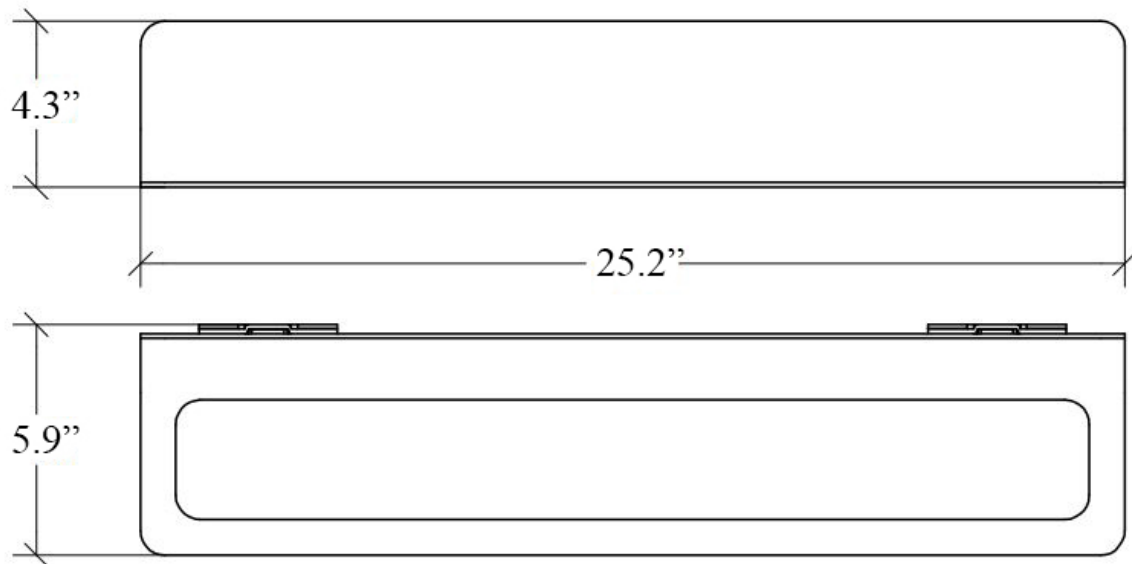

Curva 5145

Features

- Towel Bar and Accessories Holder
- Available in 2 Finishes: White and Matte Black
- Aluminum Base
- Premium Metal Construction for Durability and Reliability
- Features Space-Saving Design
- Wall Mount Installation
- Installation Hardware Included
- Towel Bar to be Combined (Optional) with Tumbler, Soap Dish, and Soap Dispenser
- Designer Collection
- Made in Italy

* WS Bath Collections reserves the right to revise dimensions or information on this sheet without notice

Collection Curva	Model Curva 5145	Dimensions Metric <i>1 inch = 2.54 cm</i> <i>1 inch = 25.4 mm</i>	 1051 Lea Drive - Collegeville, PA 19426 Tel. 215 513 9400 - Fax 610 831 0215 www.ws bathcollections.com - info@ws bathcollections.com
----------------------------	------------------------------	--	---

Product Specs Sheets

Collection
Curva

Model |
Curva 5145

Dimensions Metric

1 inch = 2.54 cm
1 inch = 25.4 mm

WS[®]
BATH
COLLECTIONS

1051 Lea Drive - Collegeville, PA 19426
Tel. 215 513 9400 - Fax 610 831 0215