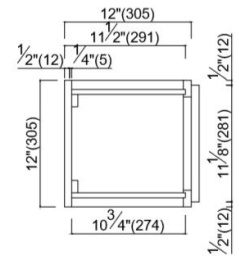

KITCHEN CABINETS

Unassembled Shaker Bridge Wall Kitchen Cabinet 33x12x12 White

SPECIFICATIONS

MATERIAL CONSTRUCTION:	Wood	NUMBER OF SHELVES:	0
WOOD SPECIES:	Maple	SHELF STYLE:	N/A
ASSEMBLED DIMENSIONS:	12" H x 33" L x 12" D	ADJUSTIBLE SHELVES:	N/A
ASSEMBLED WEIGHT:	24.53 lbs.	SHELF ADJUSTIBILITY INCREMENTS:	N/A
KITCHEN CABINET TYPE:	Bridge Wall	SHELF DIMENSIONS:	N/A
MOUNTING TYPE:	Wall Mount	SHELF THICKNESS:	N/A
CONSTRUCTION TYPE:	Face Frame	SHELF MATERIAL:	N/A
HINGE STYLE:	Soft Close	FACE FRAME MATERIAL:	HDF
DOOR STYLE:	2 Solid wood frame shaker doors, reversible	SIDES MATERIAL:	Plywood
DRAWER DIMENSIONS 1:	N/A	BOTTOM MATERIAL:	Plywood
DRAWER DIMENSIONS 2:	N/A	BACK PANEL MATERIAL:	Plywood
DRAWER DIMENSIONS 3:	N/A	BACK BRACE MATERIAL:	Wood
DWR BOX MATERIAL:	N/A	TOE KICK INSET WIDTH:	N/A
DWR CONSTRUCTION:	N/A	TOOLS NEEDED FOR INSTALLATION:	Phillips Screwdriver Mallet Wood Glue
DWR GLIDE:	N/A	FASTENER TYPE:	Wood screws, various
FAKE DWR QTY:	0		
FAKE DWR LOCATION:	N/A		
WARRANTY:	1-Year limited warranty		
CARB COMPLIANT:	CARB Phase 2		
TSCA TITLE IV COMPLIANT:	Yes		