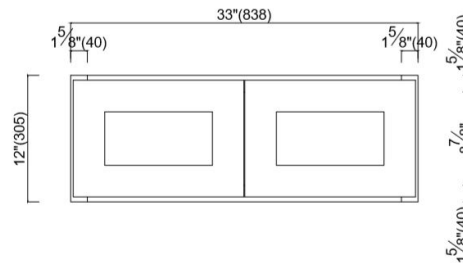

KITCHEN CABINETS

Unassembled Shaker Bridge Wall Kitchen Cabinet 33x12x12 White

SPECIFICATIONS

MATERIAL CONSTRUCTION:	Wood	NUMBER OF SHELVES:	0
WOOD SPECIES:	Maple	SHELF STYLE:	N/A
ASSEMBLED DIMENSIONS:	12" H x 33" L x 12" D	ADJUSTIBLE SHELVES:	N/A
ASSEMBLED WEIGHT:	24.53 lbs.	SHELF ADJUSTIBILITY INCREMENTS:	N/A
KITCHEN CABINET TYPE:	Bridge Wall	SHELF DIMENSIONS:	N/A
MOUNTING TYPE:	Wall Mount	SHELF THICKNESS:	N/A
CONSTRUCTION TYPE:	Face Frame	SHELF MATERIAL:	N/A
HINGE STYLE:	Soft Close	FACE FRAME MATERIAL:	HDF
DOOR STYLE:	2 Solid wood frame shaker doors, reversible	SIDES MATERIAL:	Plywood
DRAWER DIMENSIONS 1:	N/A	BOTTOM MATERIAL:	Plywood
DRAWER DIMENSIONS 2:	N/A	BACK PANEL MATERIAL:	Plywood
DRAWER DIMENSIONS 3:	N/A	BACK BRACE MATERIAL:	Wood
DWR BOX MATERIAL:	N/A	TOE KICK INSET WIDTH:	N/A
DWR CONSTRUCTION:	N/A	TOOLS NEEDED FOR INSTALLATION:	Phillips Screwdriver Mallet Wood Glue
DWR GLIDE:	N/A	FASTENER TYPE:	Wood screws, various
FAKE DWR QTY:	0		
FAKE DWR LOCATION:	N/A		
WARRANTY:	1-Year limited warranty		
CARB COMPLIANT:	CARB Phase 2		
TSCA TITLE IV COMPLIANT:	Yes		