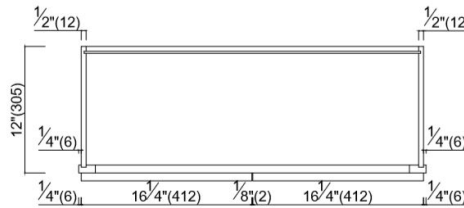

KITCHEN CABINETS

Unassembled Shaker Bridge Wall Kitchen Cabinet 33x12x12 White

SPECIFICATIONS

MATERIAL CONSTRUCTION:	Wood	NUMBER OF SHELVES:	0
WOOD SPECIES:	Maple	SHELF STYLE:	N/A
ASSEMBLED DIMENSIONS:	12" H x 33" L x 12" D	ADJUSTIBLE SHELVES:	N/A
ASSEMBLED WEIGHT:	24.53 lbs.	SHELF ADJUSTIBILITY INCREMENTS:	N/A
KITCHEN CABINET TYPE:	Bridge Wall	SHELF DIMENSIONS:	N/A
MOUNTING TYPE:	Wall Mount	SHELF THICKNESS:	N/A
CONSTRUCTION TYPE:	Face Frame	SHELF MATERIAL:	N/A
HINGE STYLE:	Soft Close	FACE FRAME MATERIAL:	HDF
DOOR STYLE:	2 Solid wood frame shaker doors, reversible	SIDES MATERIAL:	Plywood
DRAWER DIMENSIONS 1:	N/A	BOTTOM MATERIAL:	Plywood
DRAWER DIMENSIONS 2:	N/A	BACK PANEL MATERIAL:	Plywood
DRAWER DIMENSIONS 3:	N/A	BACK BRACE MATERIAL:	Wood
DWR BOX MATERIAL:	N/A	TOE KICK INSET WIDTH:	N/A
DWR CONSTRUCTION:	N/A	TOOLS NEEDED FOR INSTALLATION:	Phillips Screwdriver Mallet Wood Glue
DWR GLIDE:	N/A	FASTENER TYPE:	Wood screws, various
FAKE DWR QTY:	0		
FAKE DWR LOCATION:	N/A		
WARRANTY:	1-Year limited warranty		
CARB COMPLIANT:	CARB Phase 2		
TSCA TITLE IV COMPLIANT:	Yes		