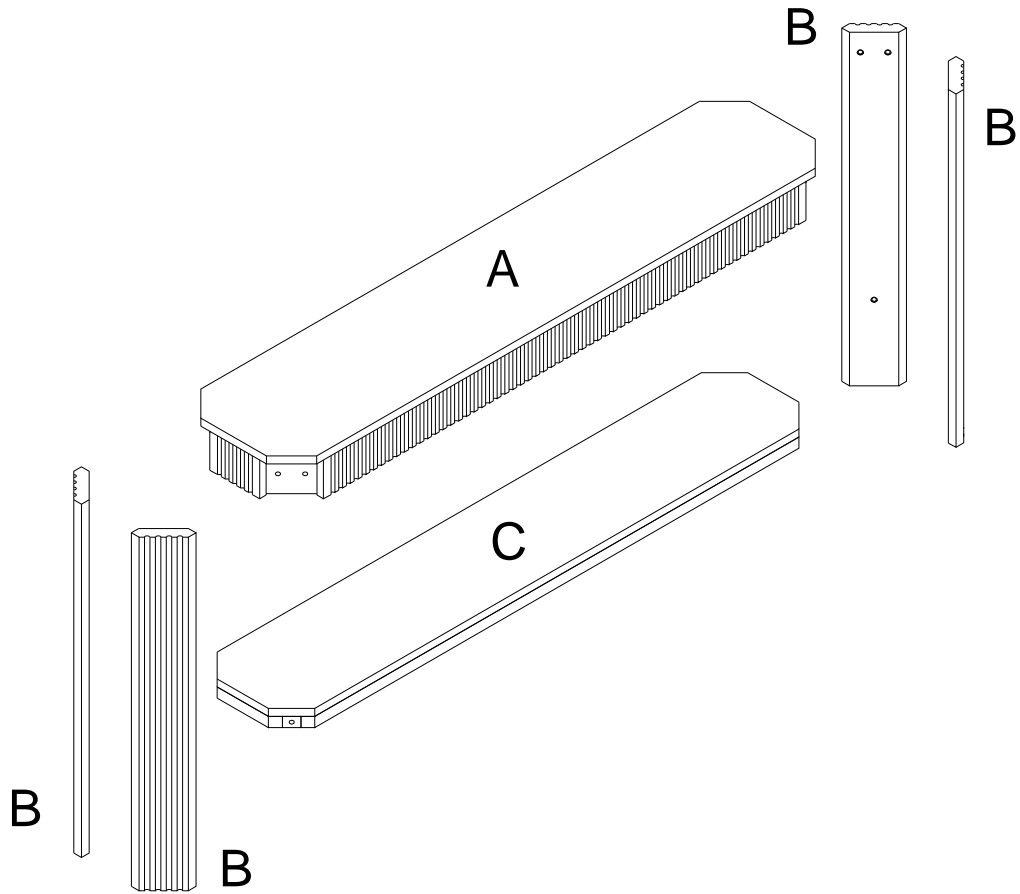

ASSEMBLY INSTRUCTION

Console Table 1420mm

. Use of power tool to assemble this product will invalidate any claim and damage this product making it unsafe !!!
. Please assemble on a clean soft surface to avoid damage.

+

20 minutes

Part list - Console Table 1420mm

Identifying the hardware-Identify the hardware using the illustrations below

STEP 1

STEP 2

STEP 3

STEP 4