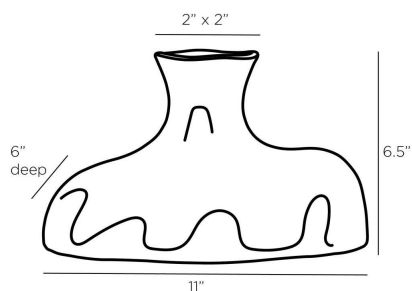

ARTERIO RS

TILBURY VASE

AVC04
H: 6.5 IN, W: 11 IN, D: 6 IN,
Gunmetal

The Tilbury dares to be bold. The vase is rendered in an expressive decolletage form in matte gunmetal ceramic. Use the watertight accent to hold a favorite bloom, or as an evocative tabletop accessory.

APPEARANCE

Material	Ceramic
Finish	Gunmetal
Top Coat/Sealant	No

DIMENSIONS

Foot Print	W: 11 IN, D: 6 IN
Opening	W: 2 IN, D: 2 IN

SHIPPING

Product Weight	3 lbs
Gross Weight 1	6 lbs
Shipping Box 1	H: 8 IN, L: 11 IN, W: 8 IN