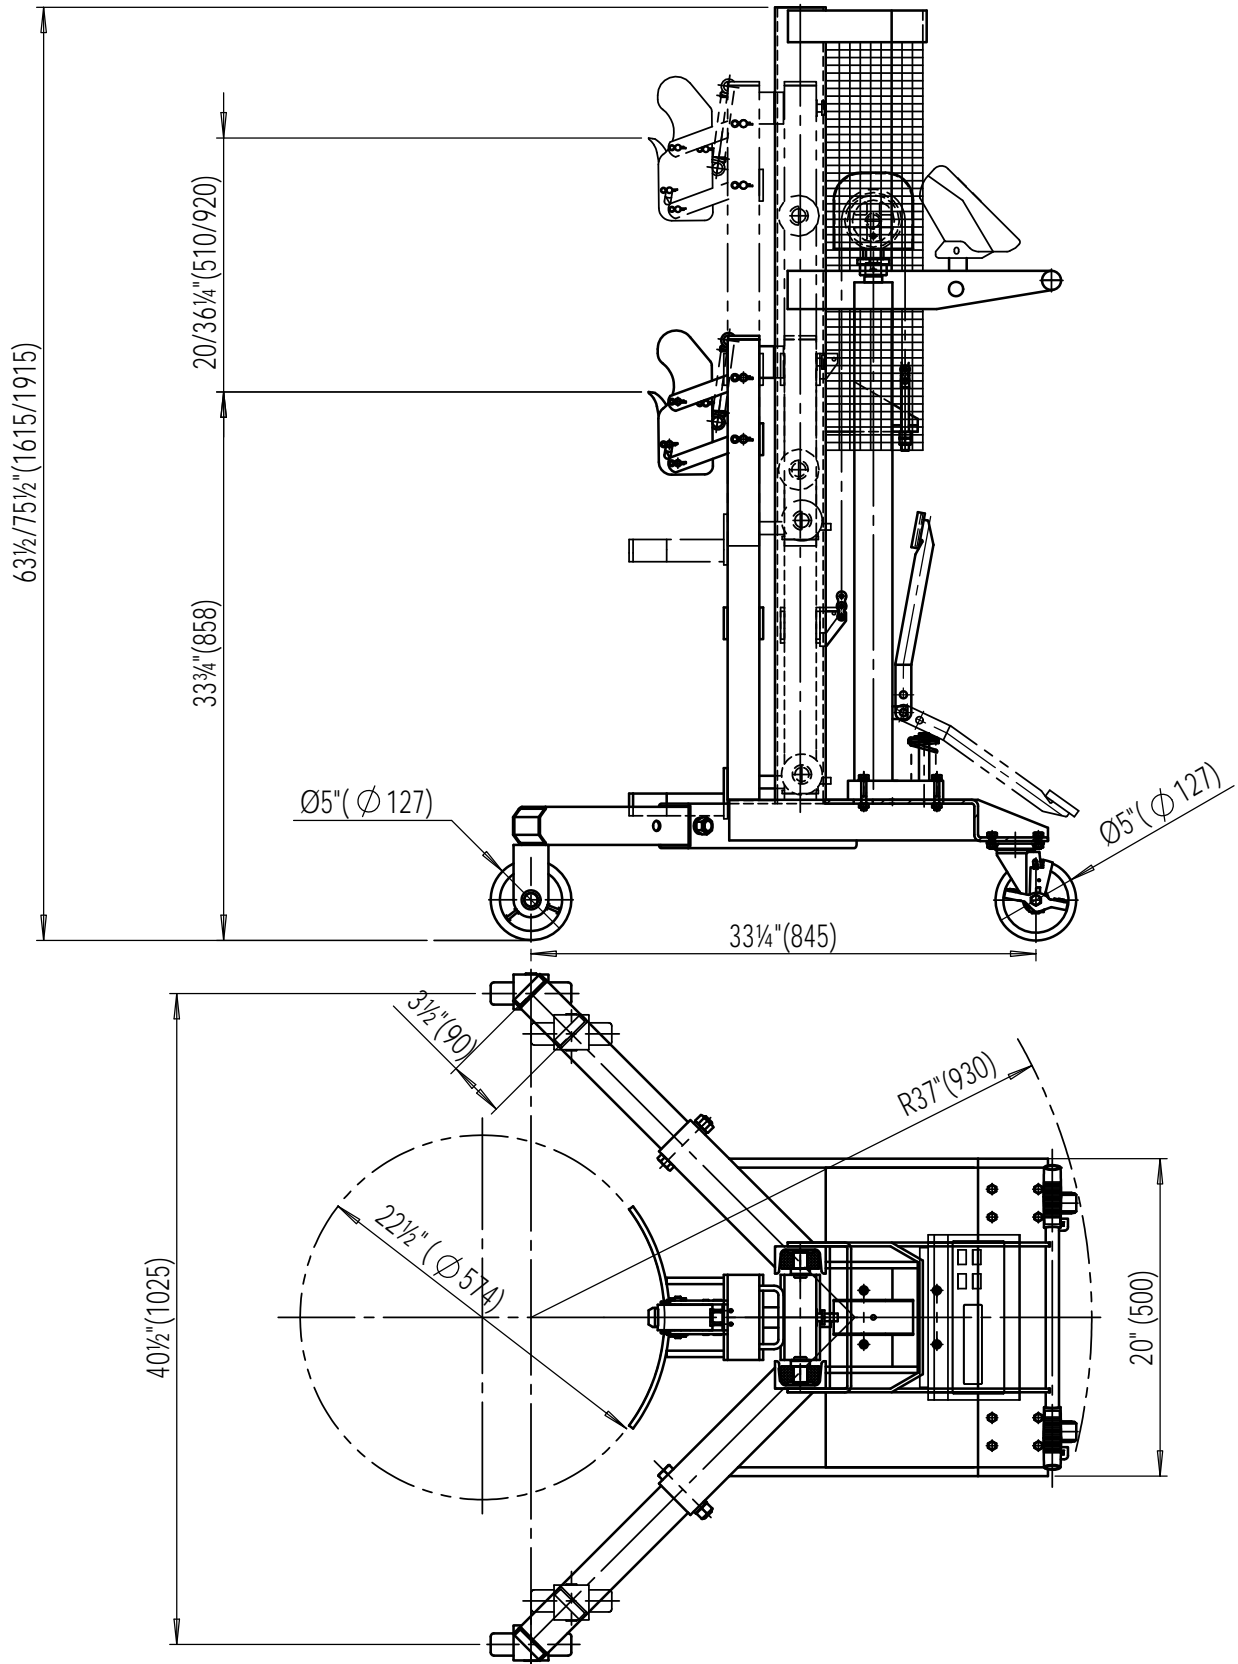

# DRUM-55-SCL-E (PORTABLE DRUM JACK WITH SCALE)

## Specifications

Model Number: DRUM-55-SCL-E  
 Capacity (Legs Extended): 900 lbs  
 Capacity (Legs Retracted): 450 lbs  
 Lift Height:  $36\frac{1}{4}$ "  
 Lift Speed w/o Load: 5.9"/sec  
 Lift Speed w/load: 2.95"/sec  
 Lower down speed w/o load: 4"/sec  
 Lower down speed w/load: 3.15"/sec

**VESTIL MANUFACTURING CORP**

MODEL: DRUM-55-SCL-E

DESCRIPTION: PORTABLE DRUM JACK WITH SCALE

DESIGN: T.M.

DATE: 11/07/2015