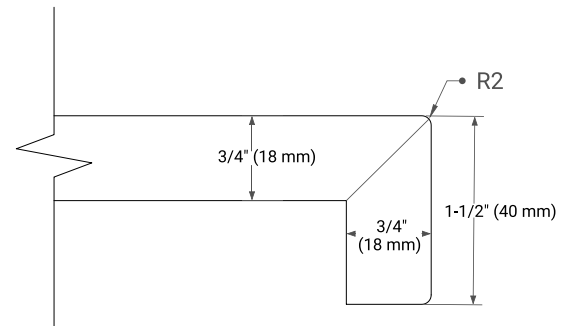

KELLY 48" SINGLE SINK BASE CABINET

ARIEL

BASE CABINET DIMENSIONS

48" W x 21.5" D x 34.5" H

FEATURES

- Solid wood frame and Plywood
- Soft-close system
- Dovetail construction
- Stylish Slim Shaker Door
- Pull-out inside drawer
- Adjustable shelf

SIDE VIEW

PLAN VIEW

49" SINGLE RECTANGLE SINK COUNTERTOP WITH 1.5 IN. THICKNESS

ARIEL

OVERALL DIMENSIONS

49" W x 22" D x 1.5" H

COUNTERTOP OPTIONS

Carrara Marble

White Quartz

FEATURES

- Solid countertop with mitered edges & seams
- Undermount white rectangular sink
- Pre-drilled for 8" widespread faucet

INCLUDED

- Countertop
- Matching Backsplash
- Rectangle Sink

COUNTERTOP PLAN VIEW

EDGE SIDE VIEW

THREE DIMENSIONAL COUNTERTOP VIEW