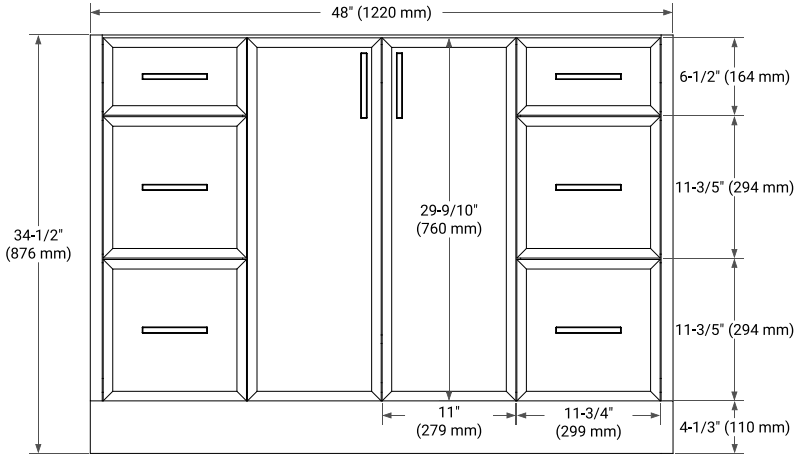

KELLY 48" SINGLE SINK BASE CABINET

ARIEL

BASE CABINET DIMENSIONS

48" W x 21.5" D x 34.5" H

FEATURES

- Solid wood frame and Plywood
- Soft-close system
- Dovetail construction
- Stylish Slim Shaker Door
- Pull-out inside drawer
- Adjustable shelf

SIDE VIEW

PLAN VIEW

49" SINGLE RECTANGLE SINK COUNTERTOP WITH 1.5 IN. THICKNESS

ARIEL

OVERALL DIMENSIONS

49" W x 22" D x 1.5" H

COUNTERTOP OPTIONS

Carrara Marble

White Quartz

FEATURES

- Solid countertop with mitered edges & seams
- Undermount white rectangular sink
- Pre-drilled for 8" widespread faucet

INCLUDED

- Countertop
- Matching Backsplash
- Rectangle Sink

COUNTERTOP PLAN VIEW

EDGE SIDE VIEW

THREE DIMENSIONAL COUNTERTOP VIEW