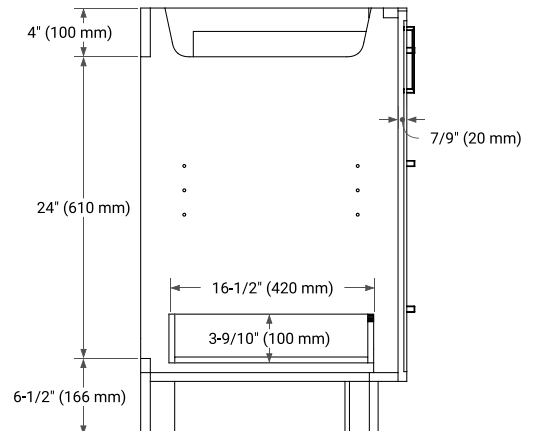

KELLY 48" SINGLE SINK BASE CABINET

ARIEL

BASE CABINET DIMENSIONS

48" W x 21.5" D x 34.5" H

FEATURES

- Solid wood frame and Plywood
- Soft-close system
- Dovetail construction
- Stylish Slim Shaker Door
- Pull-out inside drawer
- Adjustable shelf

SIDE VIEW

PLAN VIEW

49" SINGLE RECTANGLE SINK COUNTERTOP WITH 1.5 IN. THICKNESS

ARIEL

OVERALL DIMENSIONS

49" W x 22" D x 1.5" H

COUNTERTOP OPTIONS

Carrara Marble

EDGE SIDE VIEW

THREE DIMENSIONAL COUNTERTOP VIEW