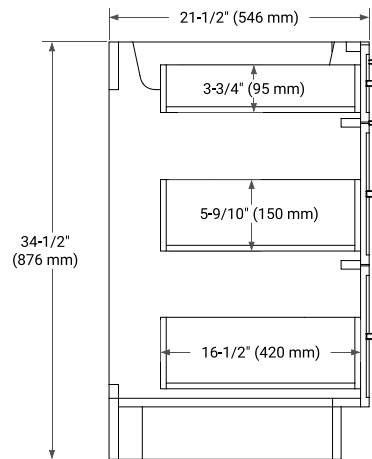

KELLY 48" SINGLE SINK BASE CABINET

ARIEL

BASE CABINET DIMENSIONS

48" W x 21.5" D x 34.5" H

FEATURES

- Solid wood frame and Plywood
- Soft-close system
- Dovetail construction
- Stylish Slim Shaker Door
- Pull-out inside drawer
- Adjustable shelf

SIDE VIEW

PLAN VIEW

49" SINGLE RECTANGLE SINK COUNTERTOP WITH 1.5 IN. THICKNESS

ARIEL

OVERALL DIMENSIONS

49" W x 22" D x 1.5" H

COUNTERTOP OPTIONS

Carrara Marble

EDGE SIDE VIEW

THREE DIMENSIONAL COUNTERTOP VIEW