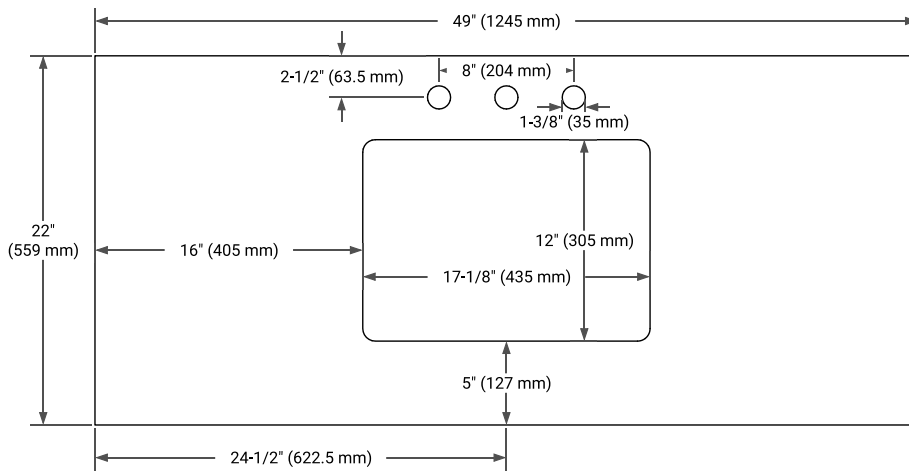

KELLY 48" SINGLE SINK BASE CABINET

ARIEL

BASE CABINET DIMENSIONS

48" W x 21.5" D x 34.5" H

FEATURES

- Solid wood frame and Plywood
- Soft-close system
- Dovetail construction
- Stylish Slim Shaker Door
- Pull-out inside drawer
- Adjustable shelf

SIDE VIEW

PLAN VIEW

49" SINGLE RECTANGLE SINK COUNTERTOP WITH 1.5 IN. THICKNESS

ARIEL

OVERALL DIMENSIONS

49" W x 22" D x 1.5" H

COUNTERTOP OPTIONS

Carrara Marble

White Quartz

FEATURES

- Solid countertop with mitered edges & seams
- Undermount white rectangular sink
- Pre-drilled for 8" widespread faucet

INCLUDED

- Countertop
- Matching Backsplash
- Rectangle Sink

COUNTERTOP PLAN VIEW

EDGE SIDE VIEW

THREE DIMENSIONAL COUNTERTOP VIEW