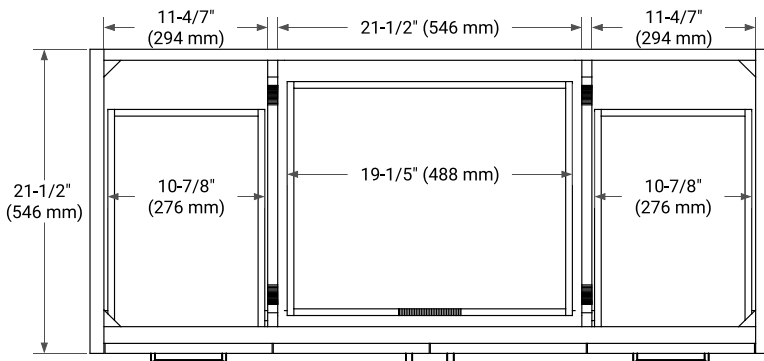

KELLY 48" SINGLE SINK BASE CABINET

ARIEL

BASE CABINET DIMENSIONS

48" W x 21.5" D x 34.5" H

FEATURES

- Solid wood frame and Plywood
- Soft-close system
- Dovetail construction
- Stylish Slim Shaker Door
- Pull-out inside drawer
- Adjustable shelf

SIDE VIEW

PLAN VIEW

49" SINGLE RECTANGLE SINK COUNTERTOP WITH 1.5 IN. THICKNESS

ARIEL

OVERALL DIMENSIONS

49" W x 22" D x 1.5" H

COUNTERTOP OPTIONS

Carrara Marble

EDGE SIDE VIEW

THREE DIMENSIONAL COUNTERTOP VIEW