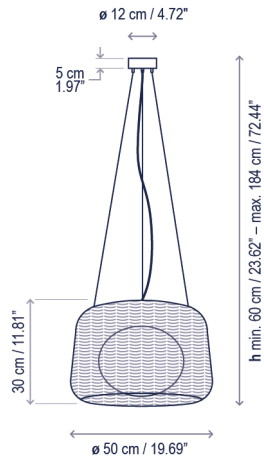

Fora S

Dimmable LED / LED regulable