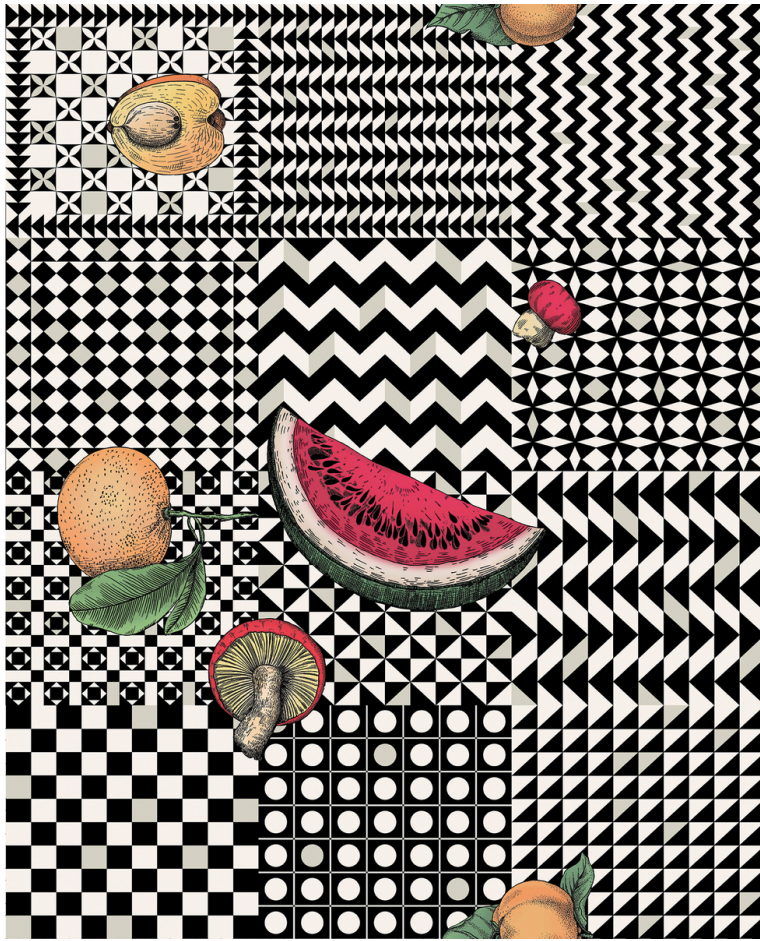

Frutta E Geometrico - Multi
SKU: 123/6027.CS.0

LEEJOFA

SKU: 123/6027.CS.0

Type: **Print**

Railroaded: **No**

Composition: **Non Woven - 100%**

Vertical Repeat: **25.2 in (64.01 cm)**

Repeat UOM: **in in (0 cm)**

Brand: **Cole & Son**

Finish: **Pretrimmed**

Note: **Priced And Sold By The 11 Yard Roll**

Width: **20.5 in (52.07 cm)**

Horizontal Repeat: **20.5 in (52.07 cm)**

Wallcovering Area: **56.38 Square Feet**

KRAVET INC. © 2024