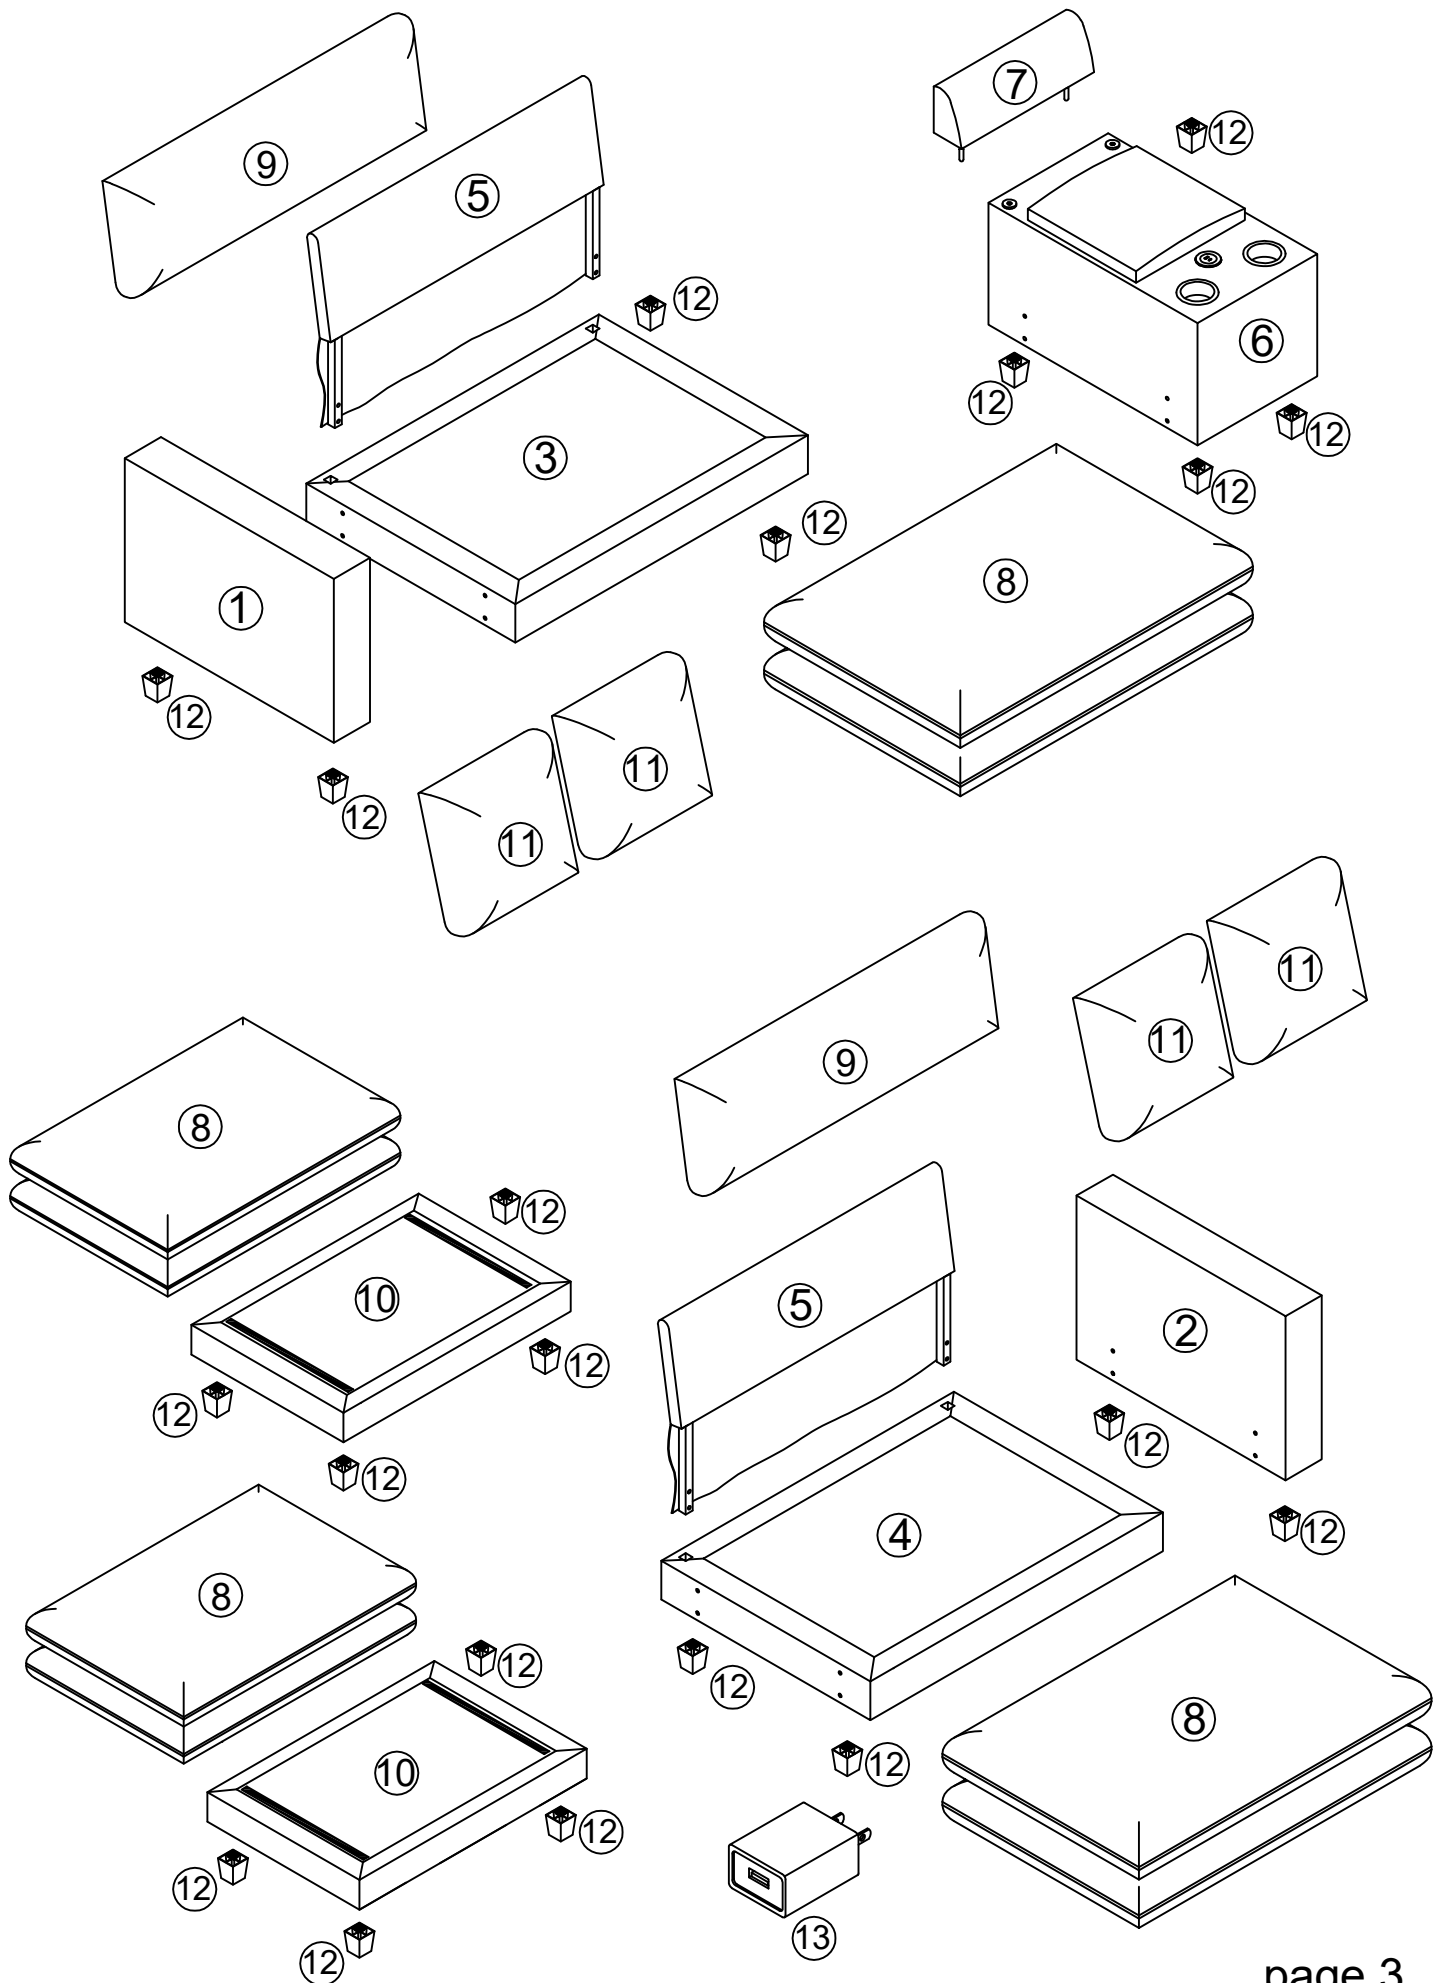

-Please do not return back the product before contact the seller.

PART LISTS BOX 1

Part NO.	Part Image	Part Name	QTY
⑥		Console	1
⑪		Pillow	3

PART LISTS BOX 2:

Part NO.	Part Image	Part Name	QTY
①		Left Armrest	1
②		Right Armrest	1
⑩		Ottoman frame	2
⑫		Plastic Foot	20
⑬		Adapter	1

PART LISTS BOX 3:

Part NO.	Part Image	Part Name	QTY
③		Left Seat Frame	1
④		Right Seat Frame	1
⑤		Back frame	2
⑦		Back frame of console	1
⑨		Back cushion	2
⑪		Pillow	1

PART LISTS BOX 4:

Part NO.	Part Image	Part Name	QTY
⑧		Seat cushion	4

Sofa Overall Assembly Drawing

Hardware List

Part NO.	Part Image	Part Name	QTY
A		Screws 5/16X60MM	26
B		Wrench 5/16	1

STEP 1

A x 16	B x 1
	
5/16X60mm	5/16

STEP 2

12 X 12

STEP 3