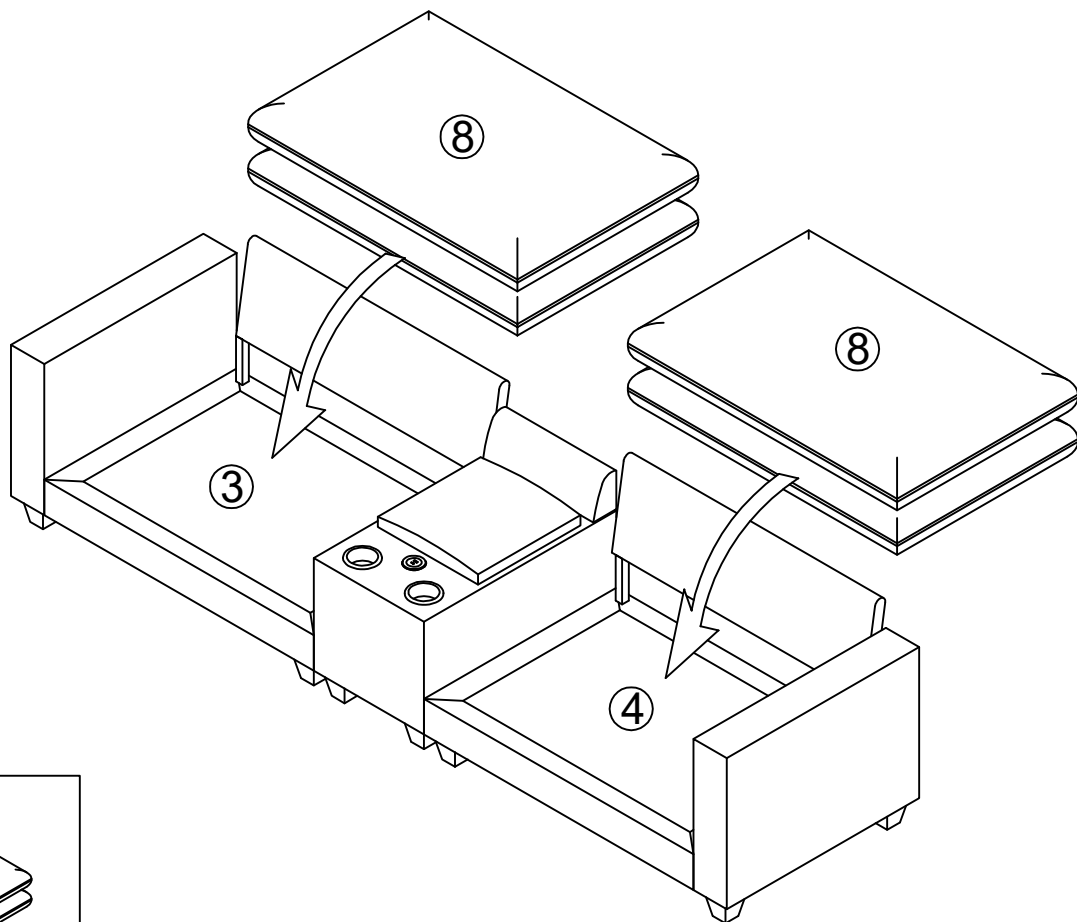

Sofa Overall Assembly Drawing

Hardware List

Part NO.	Part Image	Part Name	QTY
A		Screws 5/16X60MM	26
B		Wrench 5/16	1

STEP 1

A x 16	B x 1
	
5/16X60mm	5/16

STEP 2

12 X 12

STEP 3

STEP 4

A x 8	B x 1
	
5/16X60mm	5/16

STEP 5

STEP 6

⑧ X2

STEP 7

⑨ X2

STEP 8

①① X4

STEP 9

X2

①② X8

STEP 10

⑧ X2

STEP 11

⑬ X1