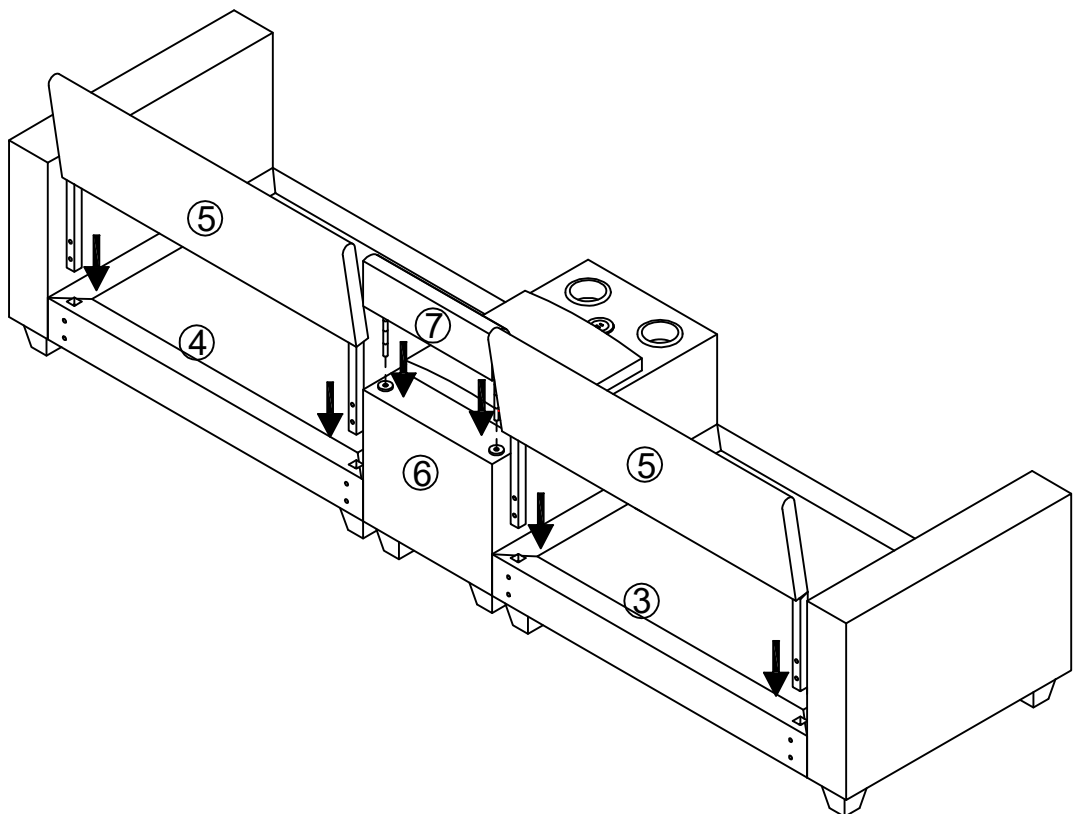

Sofa Overall Assembly Drawing

Hardware List

Part NO.	Part Image	Part Name	QTY
A		Screws 5/16X60MM	26
B		Wrench 5/16	1

STEP 1

A x 16	B x 1
	
5/16X60mm	5/16

STEP 2

12 X 12

STEP 3

STEP 4

A x 8	B x 1
	
5/16X60mm	5/16

STEP 5

STEP 6

⑧ X2

STEP 7

⑨ X2

STEP 8