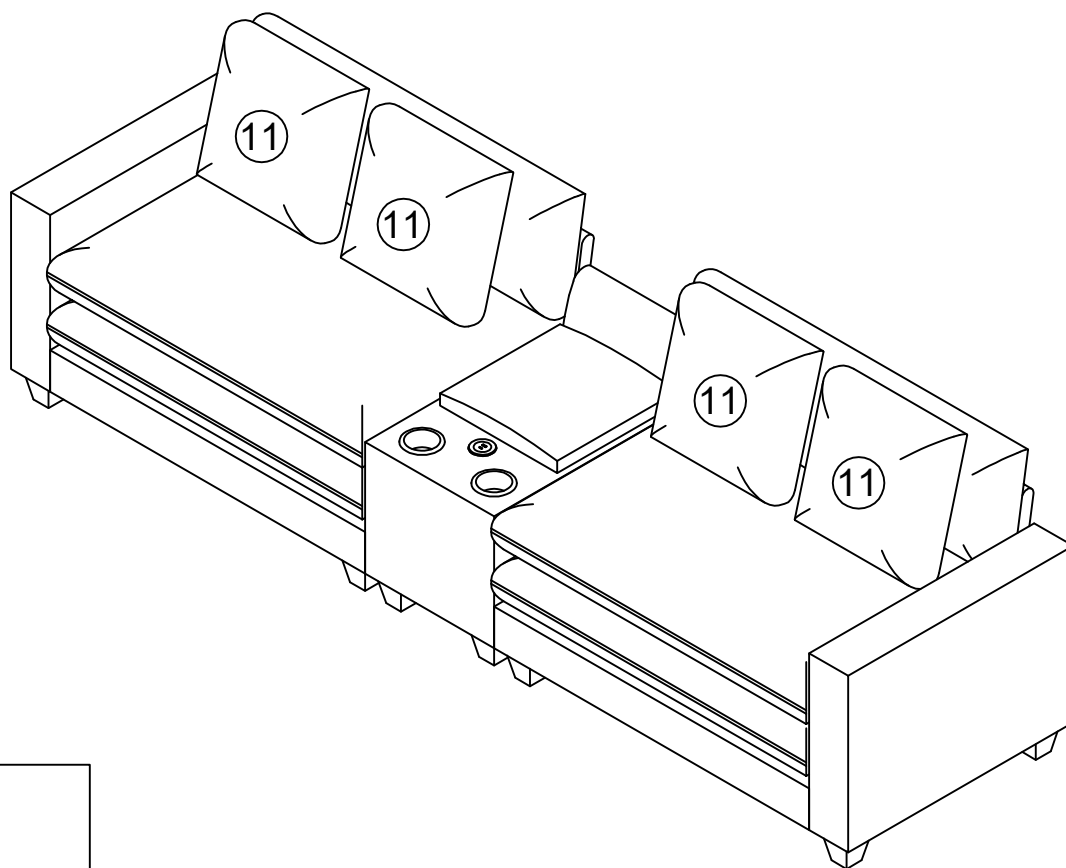

Sofa Overall Assembly Drawing

Hardware List

Part NO.	Part Image	Part Name	QTY
A		Screws 5/16X60MM	26
B		Wrench 5/16	1

STEP 1

A x 16	B x 1
	
5/16X60mm	5/16

STEP 2

12 X 12

STEP 3

STEP 4

A x 8	B x 1
	
5/16X60mm	5/16

STEP 5

STEP 6

⑧ X2

STEP 7

⑨ X2

STEP 8

①① X4

STEP 9

X2

①② X8

STEP 10

⑧ X2

STEP 11

⑬ X1