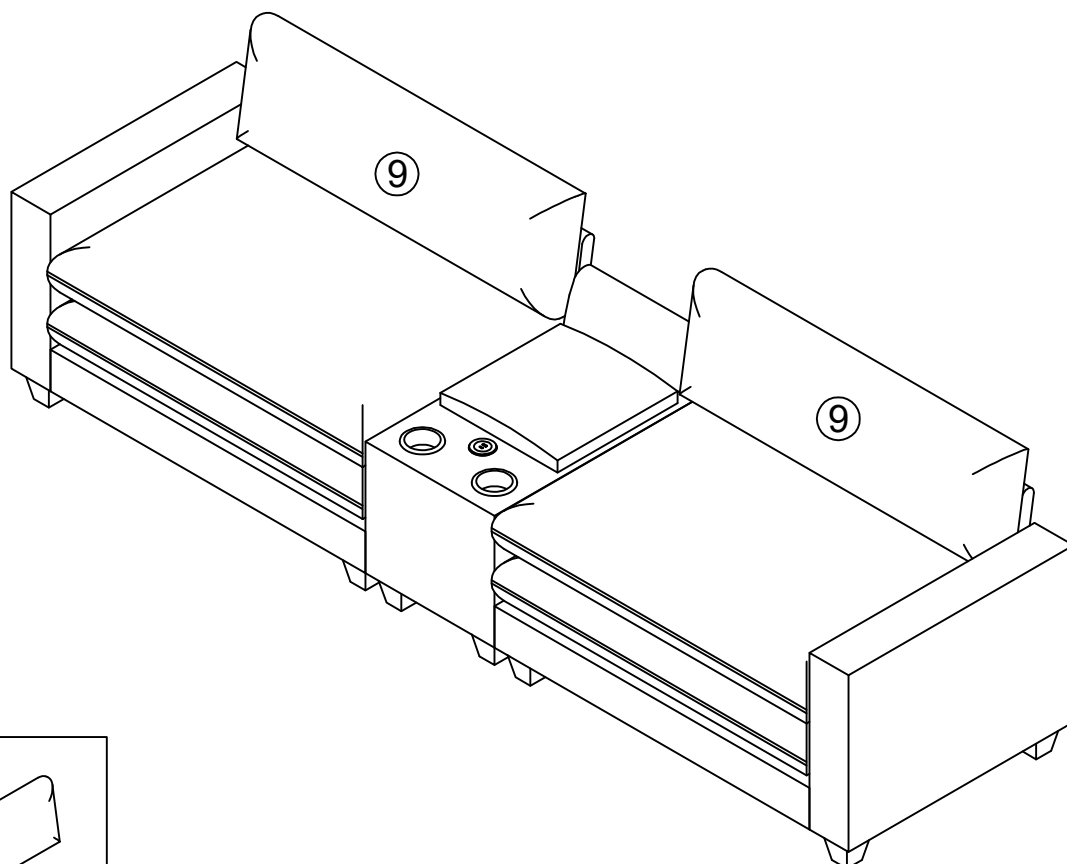

Sofa Overall Assembly Drawing

Hardware List

Part NO.	Part Image	Part Name	QTY
A		Screws 5/16X60MM	26
B		Wrench 5/16	1

STEP 1

A x 16	B x 1
	
5/16X60mm	5/16

STEP 2

12 X 12

STEP 3

STEP 4

A x 8	B x 1
	
5/16X60mm	5/16

STEP 5

STEP 6

⑧ X2

STEP 7

⑨ X2

STEP 8

①① X4

STEP 9

X2

①② X8

STEP 10

⑧ X2

STEP 11

⑬ X1