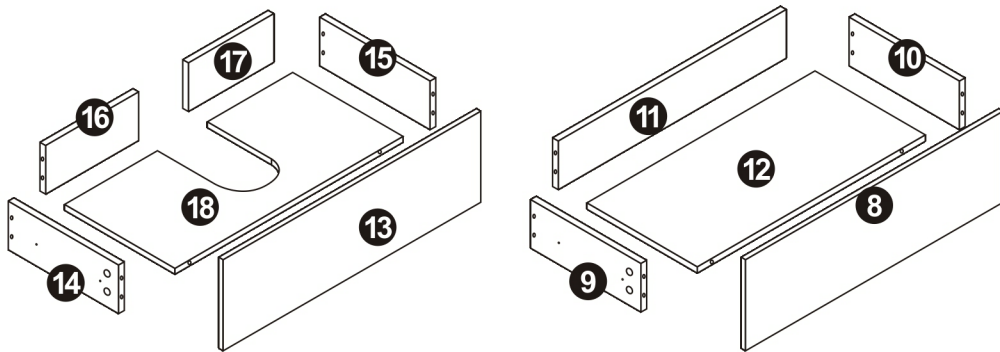

Bathroom cabinet

2 Persons

L723*W440*H538MM

Installation Instructions

Notes: Don't tighten screws completely at first, just in case parts were assembled wrongly and need disassemble. Tighten screws at last when all parts are put together.

Disassembly and installation of accessories

A 34PCS	B 34PCS	C 57PCS	D 20PCS	E 2PCS	F 4PCS	G 2PCS	H 2PCS
							
15*10mm	6*28mm	3.5*14mm	3.5*35mm	Three-section Rail	Expansion screw	Corner code	Pendant

11

1PC

1

B	34PCS
	
6*28mm	

2

E₁	2PCS
Three-section Rail	

3

C	8PCS	E₁	4PCS
3.5*14mm		12 inch Three-section Rail	

4

Ax4

A	4PCS
	
15*10mm	

10

C	16PCS	G	2PCS
			
3.5*14mm		Corner code	

11

Cx10

C	10PCS	H	2PCS
			
3.5*14mm		Pendant	

13