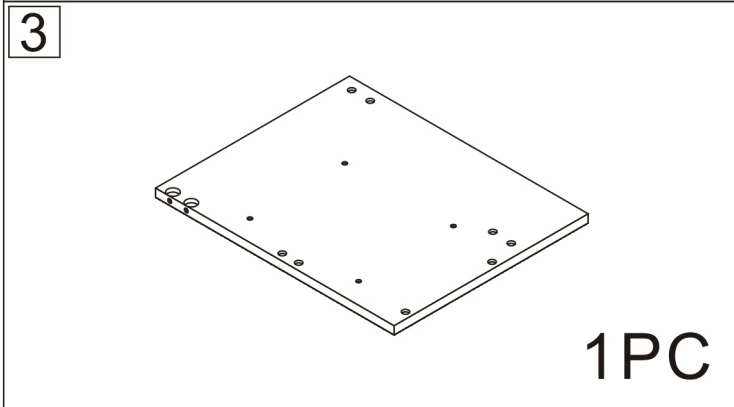

Bathroom cabinet

2 Persons

L723*W440*H538MM

Installation Instructions

Notes: Don't tighten screws completely at first, just in case parts were assembled wrongly and need disassemble. Tighten screws at last when all parts are put together.

Disassembly and installation of accessories

A 34PCS	B 34PCS	C 57PCS	D 20PCS	E 2PCS	F 4PCS	G 2PCS	H 2PCS
							
15*10mm	6*28mm	3.5*14mm	3.5*35mm	Three-section Rail	Expansion screw	Corner code	Pendant

11

1PC

1

B	34PCS
	
6*28mm	

2

E₁	2PCS
Three-section Rail	

3

C	8PCS	E₁	4PCS
3.5*14mm		12 inch Three-section Rail	

4