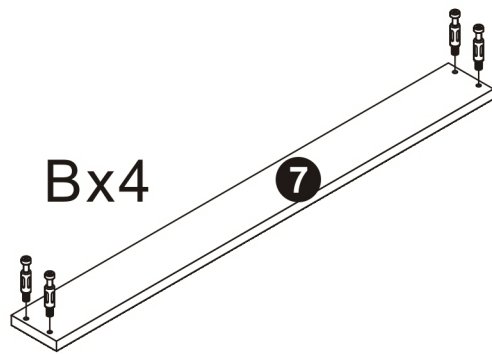

Disassembly and installation of accessories

A 34PCS	B 34PCS	C 57PCS	D 20PCS	E 2PCS	F 4PCS	G 2PCS	H 2PCS
							
15*10mm	6*28mm	3.5*14mm	3.5*35mm	Three-section Rail	Expansion screw	Corner code	Pendant

11

1PC

1

B	34PCS
	
6*28mm	

2

E₁	2PCS
Three-section Rail	

3

C	8PCS	E₁	4PCS
3.5*14mm		12 inch Three-section Rail	

4