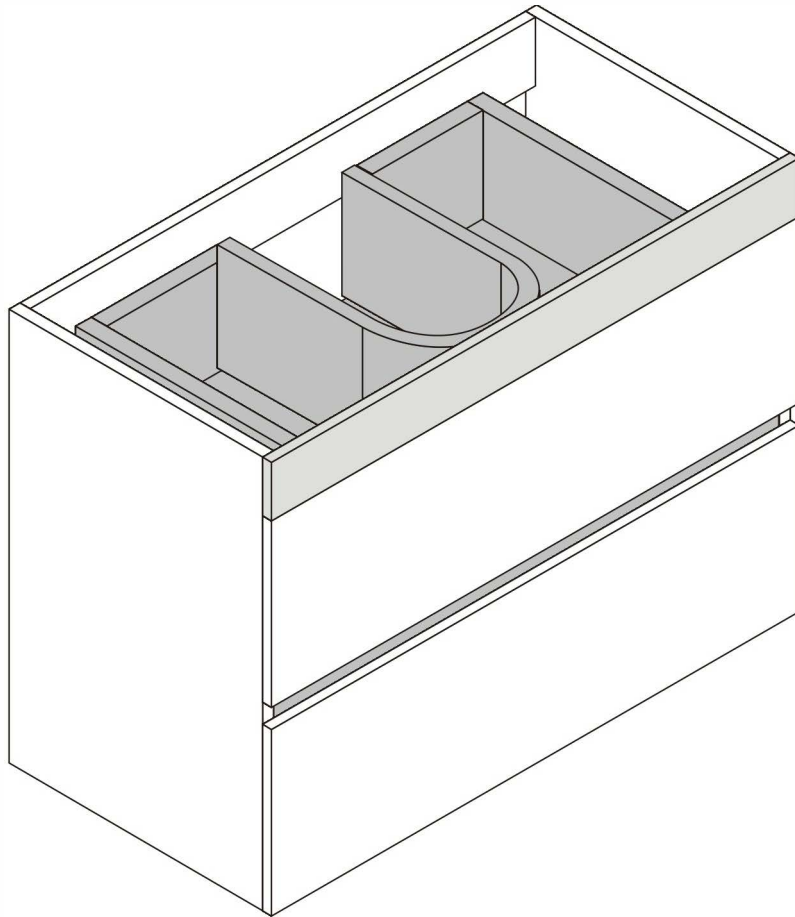

Bathroom cabinet

2 Persons

L723*W440*H538MM

Installation Instructions

Notes: Don't tighten screws completely at first, just in case parts were assembled wrongly and need disassemble. Tighten screws at last when all parts are put together.

Disassembly and installation of accessories

A 34PCS	B 34PCS	C 57PCS	D 20PCS	E 2PCS	F 4PCS	G 2PCS	H 2PCS
							
15*10mm	6*28mm	3.5*14mm	3.5*35mm	Three-section Rail	Expansion screw	Corner code	Pendant

11

1PC

1

B	34PCS
	
6*28mm	

2

E₁	2PCS
Three-section Rail	

3

C	8PCS	E₁	4PCS
3.5*14mm		12 inch Three-section Rail	

4