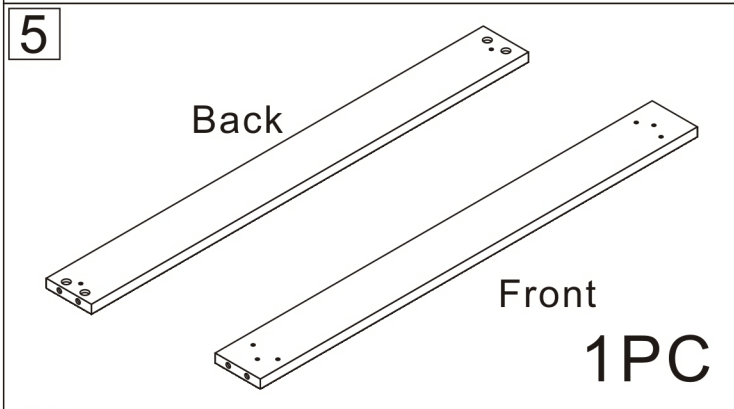

Bathroom cabinet

2 Persons

L723*W440*H538MM

Installation Instructions

Notes: Don't tighten screws completely at first, just in case parts were assembled wrongly and need disassemble. Tighten screws at last when all parts are put together.

Disassembly and installation of accessories

A 34PCS	B 34PCS	C 57PCS	D 20PCS	E 2PCS	F 4PCS	G 2PCS	H 2PCS
							
15*10mm	6*28mm	3.5*14mm	3.5*35mm	Three-section Rail	Expansion screw	Corner code	Pendant

11

1PC

1

B	34PCS
	
6*28mm	

2

E₁	2PCS
Three-section Rail	

3

C	8PCS	E₁	4PCS
3.5*14mm		12 inch Three-section Rail	

4