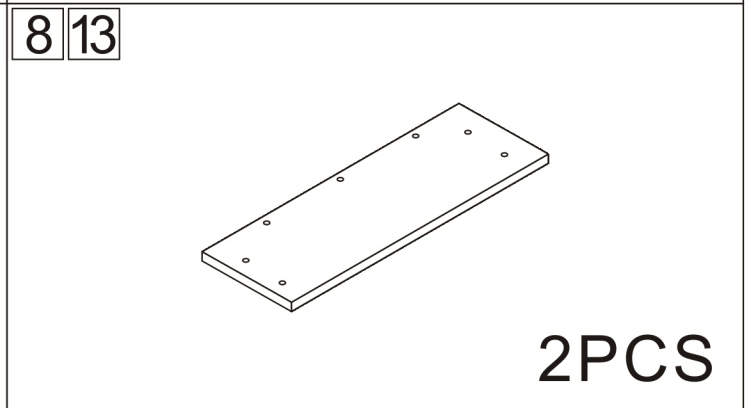

Bathroom cabinet

2 Persons

L723*W440*H538MM

Installation Instructions

Notes: Don't tighten screws completely at first, just in case parts were assembled wrongly and need disassemble. Tighten screws at last when all parts are put together.

Disassembly and installation of accessories

A 34PCS	B 34PCS	C 57PCS	D 20PCS	E 2PCS	F 4PCS	G 2PCS	H 2PCS
							
15*10mm	6*28mm	3.5*14mm	3.5*35mm	Three-section Rail	Expansion screw	Corner code	Pendant

11

1PC

1

B	34PCS
	
6*28mm	

2

E₁	2PCS
Three-section Rail	

3

C	8PCS	E₁	4PCS
3.5*14mm		12 inch Three-section Rail	

4