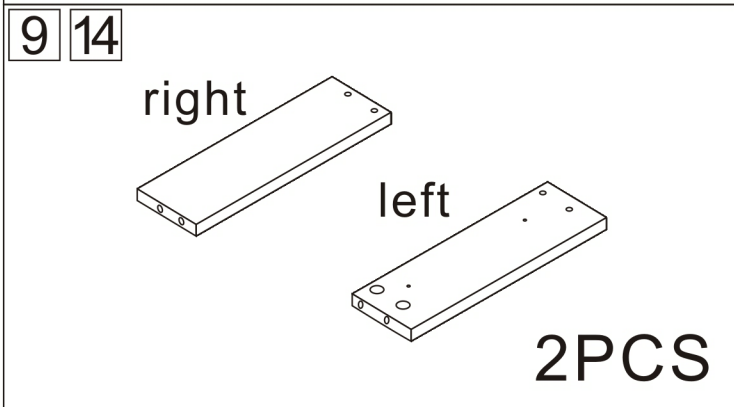

Bathroom cabinet

2 Persons

L723*W440*H538MM

Installation Instructions

Notes: Don't tighten screws completely at first, just in case parts were assembled wrongly and need disassemble. Tighten screws at last when all parts are put together.

Disassembly and installation of accessories

A 34PCS	B 34PCS	C 57PCS	D 20PCS	E 2PCS	F 4PCS	G 2PCS	H 2PCS
							
15*10mm	6*28mm	3.5*14mm	3.5*35mm	Three-section Rail	Expansion screw	Corner code	Pendant

11

1PC

1

B	34PCS
	
6*28mm	

2

E₁	2PCS
Three-section Rail	

3

C	8PCS	E₁	4PCS
3.5*14mm		12 inch Three-section Rail	

4