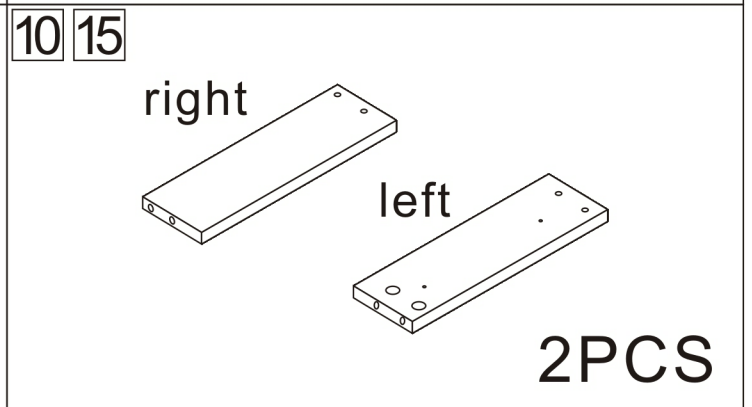

Bathroom cabinet

2 Persons

L723*W440*H538MM

Installation Instructions

Notes: Don't tighten screws completely at first, just in case parts were assembled wrongly and need disassemble. Tighten screws at last when all parts are put together.

Disassembly and installation of accessories

A 34PCS	B 34PCS	C 57PCS	D 20PCS	E 2PCS	F 4PCS	G 2PCS	H 2PCS
							
15*10mm	6*28mm	3.5*14mm	3.5*35mm	Three-section Rail	Expansion screw	Corner code	Pendant

11

1PC

1

B	34PCS
	
6*28mm	

2

E₁	2PCS
Three-section Rail	

3

C	8PCS	E₁	4PCS
3.5*14mm		12 inch Three-section Rail	

4