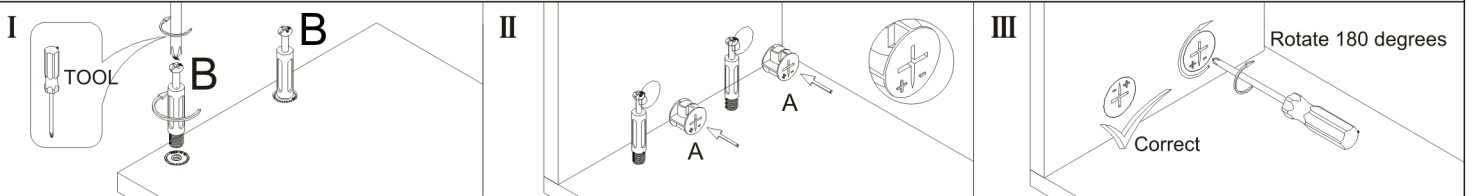

Bathroom cabinet

2 Persons

L723*W440*H538MM

Installation Instructions

Notes: Don't tighten screws completely at first, just in case parts were assembled wrongly and need disassemble. Tighten screws at last when all parts are put together.

Disassembly and installation of accessories

A 34PCS	B 34PCS	C 57PCS	D 20PCS	E 2PCS	F 4PCS	G 2PCS	H 2PCS
							
15*10mm	6*28mm	3.5*14mm	3.5*35mm	Three-section Rail	Expansion screw	Corner code	Pendant

11