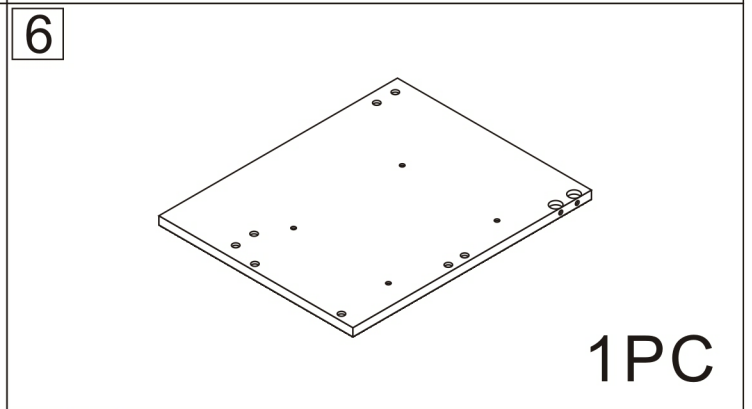

Bathroom cabinet

2 Persons

L723*W440*H538MM

Installation Instructions

Notes: Don't tighten screws completely at first, just in case parts were assembled wrongly and need disassemble. Tighten screws at last when all parts are put together.

Disassembly and installation of accessories

A 34PCS	B 34PCS	C 57PCS	D 20PCS	E 2PCS	F 4PCS	G 2PCS	H 2PCS
							
15*10mm	6*28mm	3.5*14mm	3.5*35mm	Three-section Rail	Expansion screw	Corner code	Pendant

11

1PC

1

B	34PCS
	
6*28mm	

2

E₁	2PCS
Three-section Rail	

3

C	8PCS	E₁	4PCS
3.5*14mm		12 inch Three-section Rail	

4