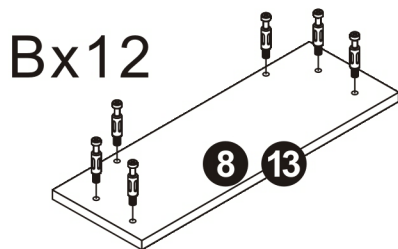

Disassembly and installation of accessories

A 34PCS	B 34PCS	C 57PCS	D 20PCS	E 2PCS	F 4PCS	G 2PCS	H 2PCS
							
15*10mm	6*28mm	3.5*14mm	3.5*35mm	Three-section Rail	Expansion screw	Corner code	Pendant

11

1PC

1

B	34PCS
	
6*28mm	

2

E₁	2PCS
Three-section Rail	

3

C	8PCS	E₁	4PCS
3.5*14mm		12 inch Three-section Rail	

4

Ax4

A	4PCS
	
15*10mm	

10

C	16PCS	G	2PCS
			
3.5*14mm		Corner code	

11

Cx10

C	10PCS	H	2PCS
			
3.5*14mm		Pendant	

13

A	6PCS	D	10PCS
			
15*10mm		3.5*35mm	

14

C	4PCS	E	2PCS
			
3.5*14mm		Three-section Rail	

15

Dx4

Dx6

Ax6

Cx6