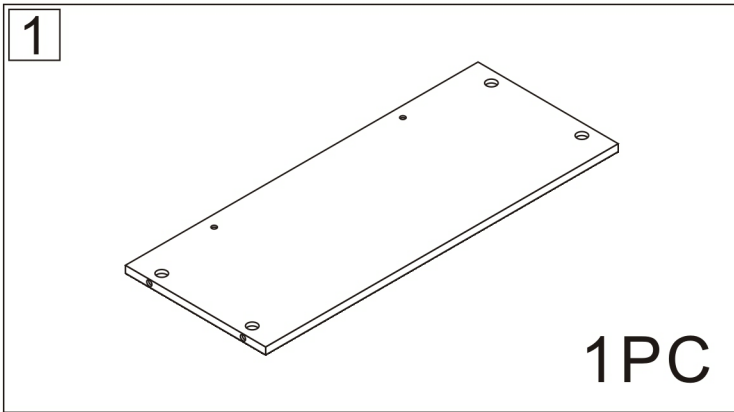

Bathroom cabinet

2 Persons

L723*W440*H538MM

Installation Instructions

Notes: Don't tighten screws completely at first, just in case parts were assembled wrongly and need disassemble. Tighten screws at last when all parts are put together.

Disassembly and installation of accessories

A 34PCS	B 34PCS	C 57PCS	D 20PCS	E 2PCS	F 4PCS	G 2PCS	H 2PCS
							
15*10mm	6*28mm	3.5*14mm	3.5*35mm	Three-section Rail	Expansion screw	Corner code	Pendant

11

1PC

1

B	34PCS
	
6*28mm	

2

E₁	2PCS
Three-section Rail	

3

C	8PCS	E₁	4PCS
3.5*14mm		12 inch Three-section Rail	

4