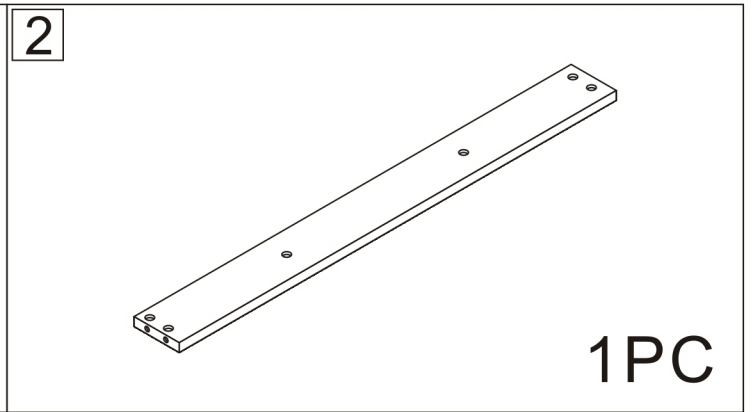

Bathroom cabinet

2 Persons

L723*W440*H538MM

Installation Instructions

Notes: Don't tighten screws completely at first, just in case parts were assembled wrongly and need disassemble. Tighten screws at last when all parts are put together.

Disassembly and installation of accessories

A 34PCS	B 34PCS	C 57PCS	D 20PCS	E 2PCS	F 4PCS	G 2PCS	H 2PCS
							
15*10mm	6*28mm	3.5*14mm	3.5*35mm	Three-section Rail	Expansion screw	Corner code	Pendant

11

1PC

1

B	34PCS
	
6*28mm	

2

E₁	2PCS
Three-section Rail	

3

C	8PCS	E₁	4PCS
3.5*14mm		12 inch Three-section Rail	

4