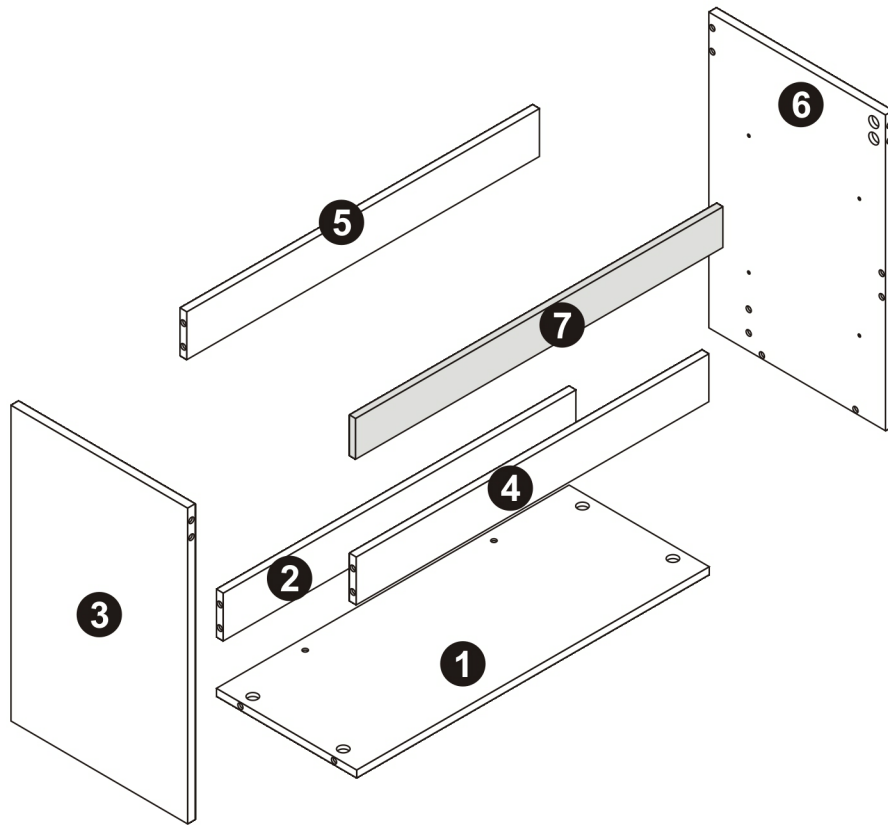

Bathroom cabinet

2 Persons

L723*W440*H538MM

Installation Instructions

Notes: Don't tighten screws completely at first, just in case parts were assembled wrongly and need disassemble. Tighten screws at last when all parts are put together.

Disassembly and installation of accessories

A 34PCS	B 34PCS	C 57PCS	D 20PCS	E 2PCS	F 4PCS	G 2PCS	H 2PCS
							
15*10mm	6*28mm	3.5*14mm	3.5*35mm	Three-section Rail	Expansion screw	Corner code	Pendant

11

1PC

1

B	34PCS
	
6*28mm	

2

E₁	2PCS
Three-section Rail	

3

C	8PCS	E₁	4PCS
3.5*14mm		12 inch Three-section Rail	

4