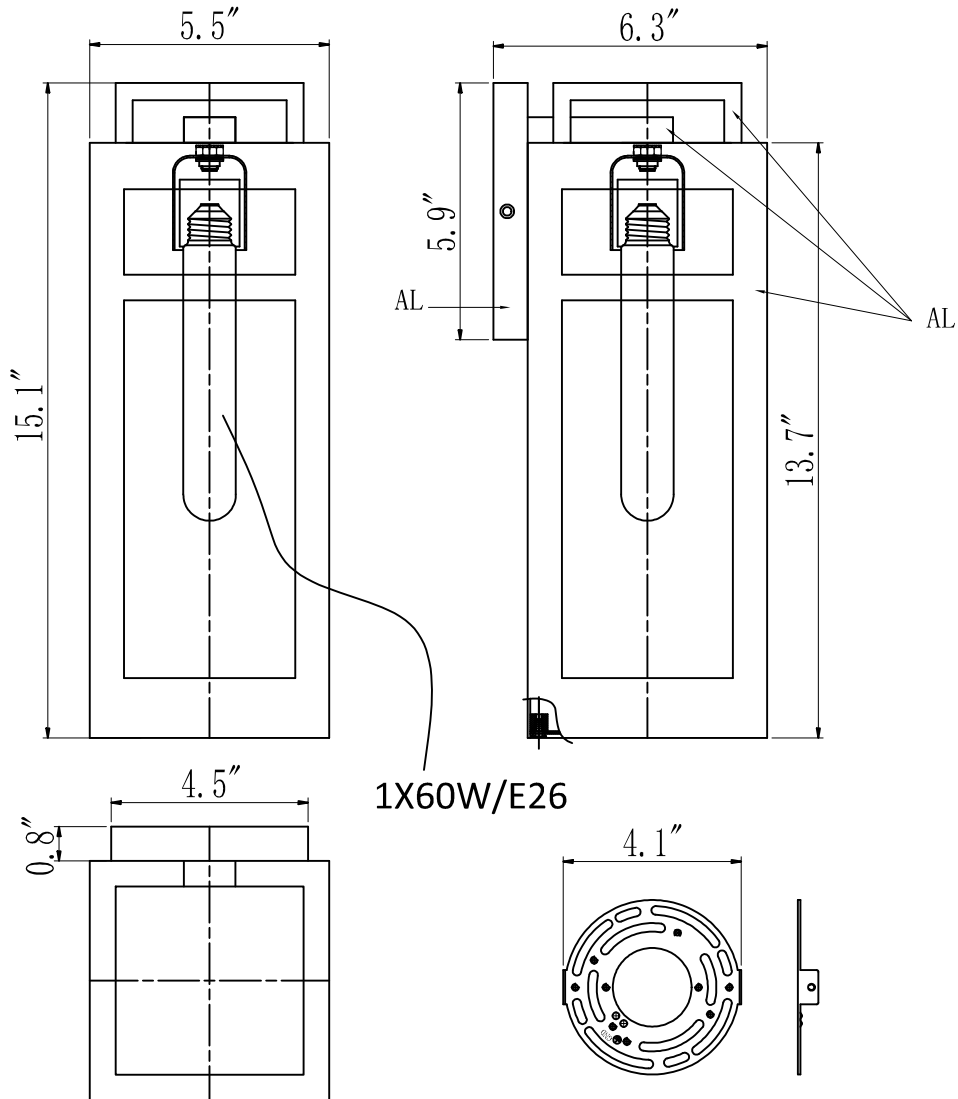

DESIGN COPYRIGHT - 08/21/2025
ALL RIGHTS RESERVED AND MAY
NOT BE DUPLICATED WITHOUT OUR
WRITTEN PERMISSION

Matte Black-LRU A24
LRU Bronze

ITEM: OD-953-1W-BK-15