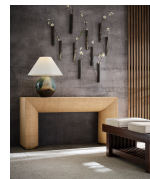

## 302559 • Hanaire Wall Vase - Square

12h x 1.25w x 1.25d  
Ceramic/Porcelain  
Shiga

*The Hanaire square wall vase is a hand turned Shigaraki single stem vase that hangs on a wall and is traditionally used in tea ceremonies in Japan. Today it is used in a dignified subtle connection to nature meant to be hung in multiples for a full wall composition. Combine with 302560 Hanaire round wall vase for an effective organic composition of line and texture for well-being environments. Made In Japan.*