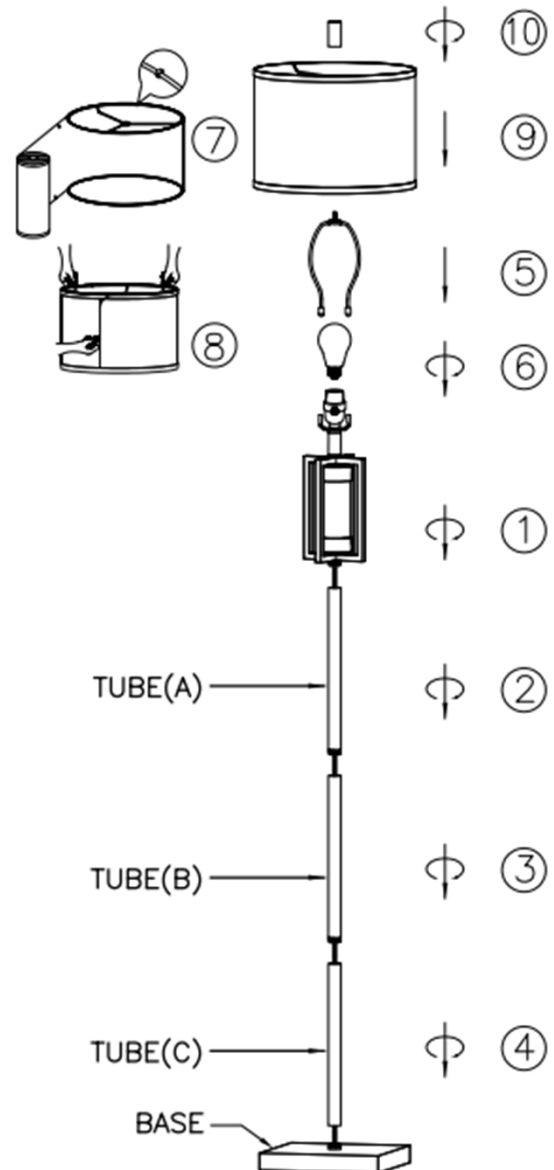

Bulb info: A19 9W 2700K

Switch type:ON/OFF

Dimensions:13in/330mm(L)*13in/330mm(W)*64in/1625mm(H)

Shade size:12in/330mm(D)*10in/254mm(H)

Base size:9.75in/250mm(D)*1.75in/45mm(H)

Wire Length: 96in/2440mm

Usage: Indoor use only

■Easy Installation

- 1.Fasten Socket Assembly into Tube(A) be careful not to twist power cord.
- 2.Fasten Tube(A) into Tube(B)be careful not to twist power cord.
- 3.Fasten Tube(B) into Tube(C) be careful not to twist power cord.
- 4.Fasten Tube(C) onto Base be careful not to twist power cord.
- 5.Attach two legs of the lamp harp to the saddle.
- 6.Install the bulb.
- 7.Put the bottom ring on the table,then attach 3/4 white lampshade around the bottom ring.
- 8.Attach the top ring to the upper lampshade and the rest 1/4 lampshade to the bottom ring.Then fix the place where the lampshade is joined end to end.
- 9.Fix the lampshade on the lamp harp.
- 10.Screw the finial to secyre the lampshade.

■Package Include

1 x Lampshade

1 x Finial&Harp

1 x Lamp Base

1 x A19 Led Bulb

2 x Metal rings

1 x User Manual

YouTube video tutorial, scan the QR code to watch