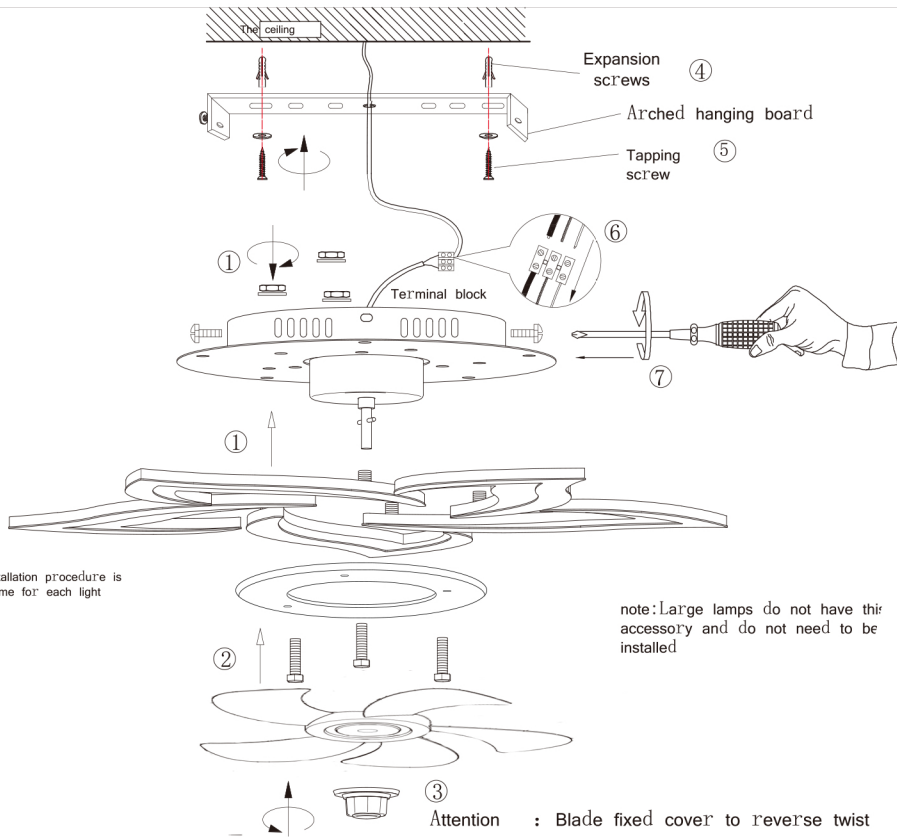

Installation instructions

Effect picture after installation

This is the central point of the lamp

Schematic diagram of cross hanging plate