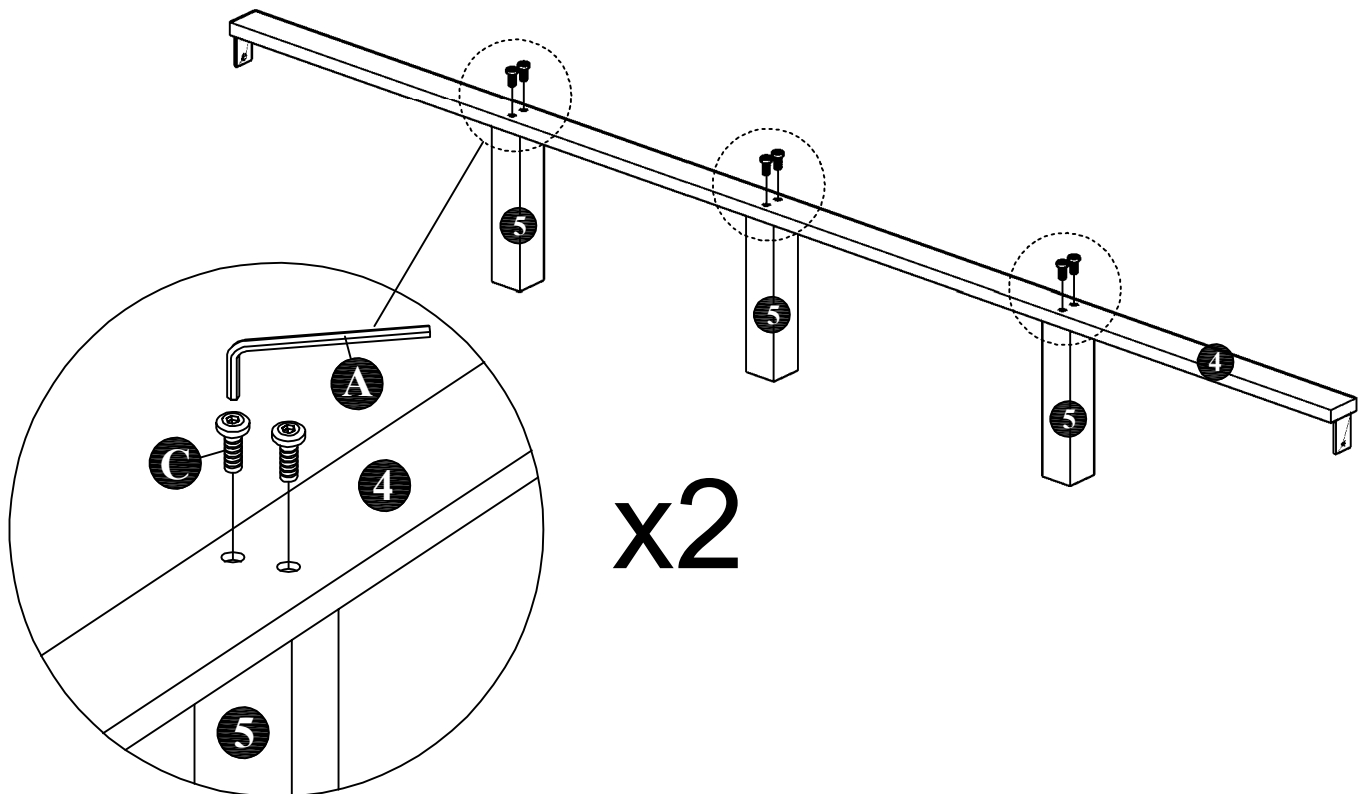

ASSEMBLY INSTRUCTIONS

STEP 1 :

STEP 2 :