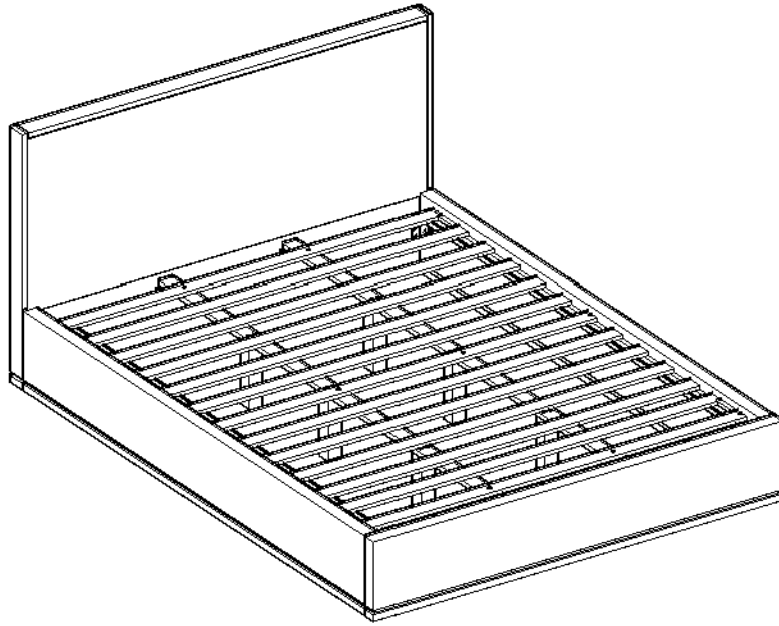

# ASSEMBLY INSTRUCTIONS

MODEL : BD815-FS

## COMPONENT

Headboard - 1 pc.  ①	Footboard - 1 pc.  ②	Side Rail - 2 pcs.  ③	Center Rail - 2 pcs.  ④	Center Leg - 6 pcs.  ⑤	Slats - 13 pcs.(1set)  ⑥
---	--	---	---	--	---