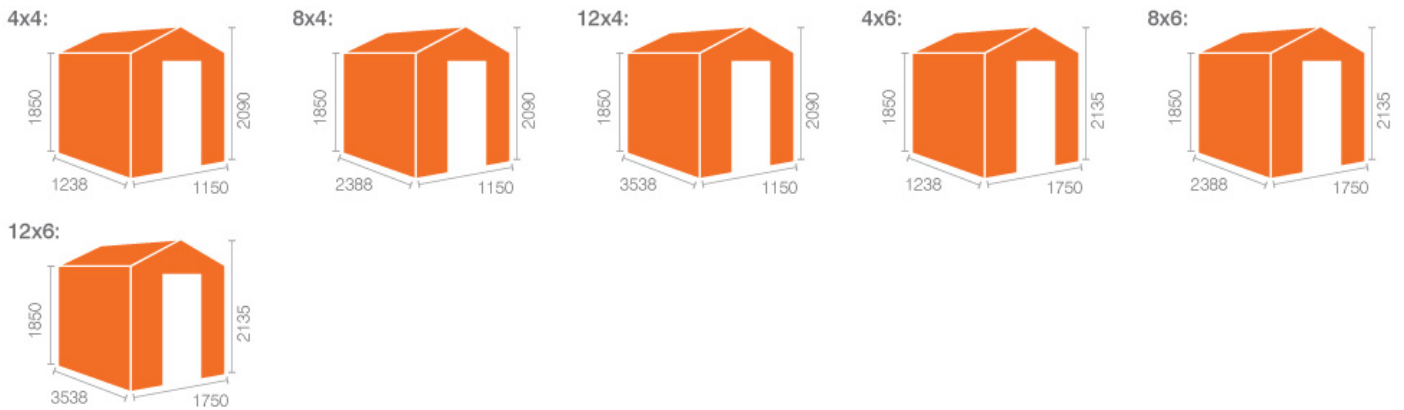

# TigerFlex® Shiplap Apex Windowless Shed - Technical Data Sheet

- Delivered in 3 working days
- The door can go in any position, on any side
- Well braced single door can be right or left hand hinged
- Superior Grade 12mm Finish Shiplap T&G Cladding
- 28x44mm Finish Rounded Four Corner Framing
- 12mm Thick T&G Roof and Floor - **NO** OSB / Solid Sheet Board
- Unique and innovative design

Building Dimension	Length	Width	Base Size	Internal Size	External Ridge	External Eaves	Internal Ridge	Internal Eaves	Ext. Size exc. Roof	Ext. Size inc. Roof	No. of Windows	Weight
4x4 TigerFlex® Apex Windowless	1238mm	1150mm	1238mm x 1150mm	1150mm x 1062mm	2090mm	1850mm	2010mm	1810mm	1262mm x 1174mm	1286mm x 1334mm	0	110kgs
8x4 TigerFlex® Apex Windowless	2388mm	1150mm	2388mm x 1150mm	2300mm x 1062mm	2090mm	1850mm	2010mm	1810mm	2412mm x 1174mm	2548mm x 1334mm	0	174kgs
12x4 TigerFlex® Apex Windowless	3538mm	1150mm	3538mm x 1150mm	3450mm x 1062mm	2090mm	1850mm	2010mm	1810mm	3562mm x 1174mm	3810mm x 1334mm	0	229kgs
4x6 TigerFlex® Apex Windowless	1238mm	1750mm	1238mm x 1750mm	1150mm x 1662mm	2135mm	1850mm	2055mm	1810mm	1262mm x 1774mm	1286mm x 1934mm	0	148kgs
8x6 TigerFlex® Apex Windowless	2388mm	1750mm	2388mm x 1750mm	2300mm x 1662mm	2135mm	1850mm	2055mm	1810mm	2412mm x 1774mm	2548mm x 1934mm	0	225kgs
12x6 TigerFlex® Apex Windowless	3538mm	1750mm	3538mm x 1750mm	3450mm x 1662mm	2135mm	1850mm	2055mm	1810mm	3562mm x 1774mm	3810mm x 1934mm	0	301kgs