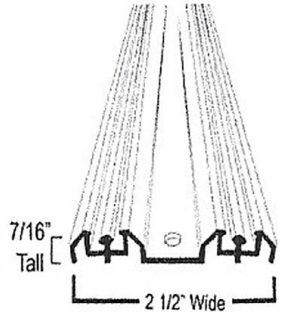

# Slider General info

Slider Low Profile Track

Slider Top Track

Slider Triple Track

Slider Top Track Extender

Triple Track Available for 3-Panel Sliders. Wall thickness needs to be at least 5 1/4 inch or needs to be built up. Due to production limitations this product is not always available.