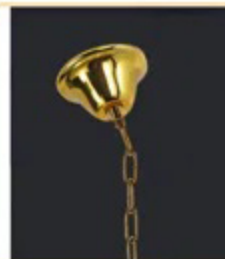

# Product Size

Bulb Base: E12 x 8  
Bulbs Not Included

Work on  
Sloped Ceiling

Clear  
K9 Crystal