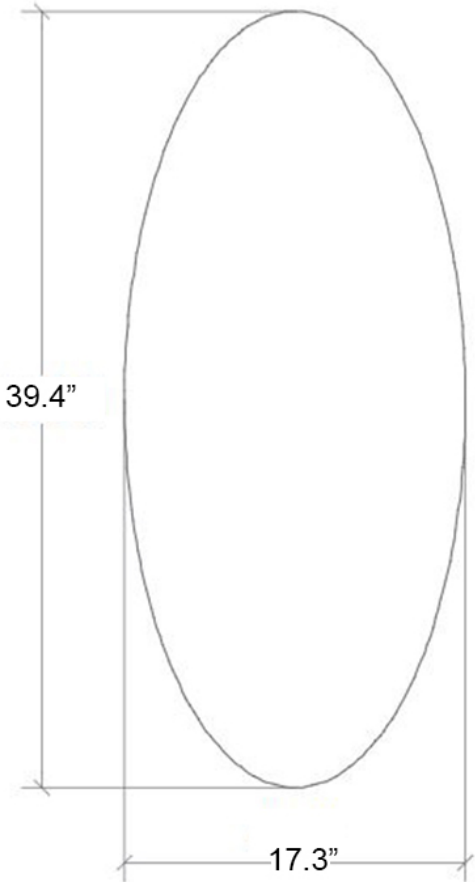

Speci 56301

Features

- Wall Mirror
- Polished Edge Mirror
- 5 mm Glass Thickness
- Oval
- Made in Italy

SKU# | Option:

- Speci 56301 | Mirror Glass

Finishes:

* WS Bath Collections reserves the right to revise dimensions or information on this sheet without notice

Collection
Speci

Model |
Speci 56301

Dimensions Metric

1 inch = 2.54 cm

1 inch = 25.4 mm

WS[®]
BATH
COLLECTIONS

1051 Lea Drive - Collegeville, PA 19426
Tel. 215 513 9400 - Fax 610 831 0215

www.ws bathcollections.com - info@ws bathcollections.com

Product Specs Sheets

Collection
Speci

Model |
Speci 56301

Dimensions Metric
1 inch = 2.54 cm
1 inch = 25.4 mm

1051 Lea Drive - Collegeville, PA 19426
Tel. 215 513 9400 - Fax 610 831 0215
www.ws bathcollections.com - info@ws bathcollections.com