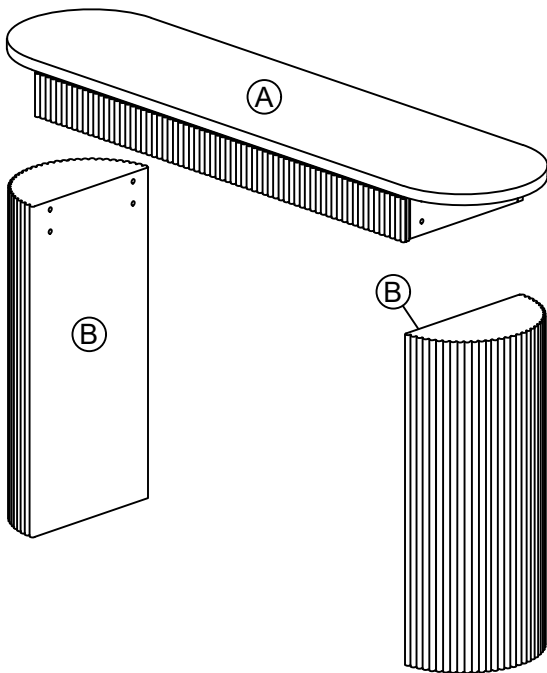

## WARNING

This product is NOT a Clothing Storage Unit (CSU).

DO NOT use it for clothing storage.

Improper use may cause furniture tipover.

# Assembly Instruction

ITEM NO. NP711P415848  
CONSOLE TABLE WITH 2 DRAWER

PART LISTS				HARDWARE LISTS			
NO	DESCRIPTION	SKETCH	Q.TY	NO	DESCRIPTION	SKETCH	Q.TY
Ⓐ	Table Top		1 Pc	①	Bolt 1/4" x 45mm		08 Pcs
				②	Spring Washer 1/4"		08 Pcs
Ⓑ	Leg Frame		2 Pcs	③	Flat Washer 1/4"		08 Pcs
				④	Allen Key L=60		1 Pc
				⑤	Anti Tip Kit		2 sets
				⑤.1	Plastic Anchor		2 Pcs
				⑤.2	Metal Bracket		4 Pcs
				⑤.3	Long screw M4 x 40 mm		2 Pcs
				⑤.4	Short screw M4 x 20 mm		2 Pcs
				⑤.5	Steel wire		2 Pcs