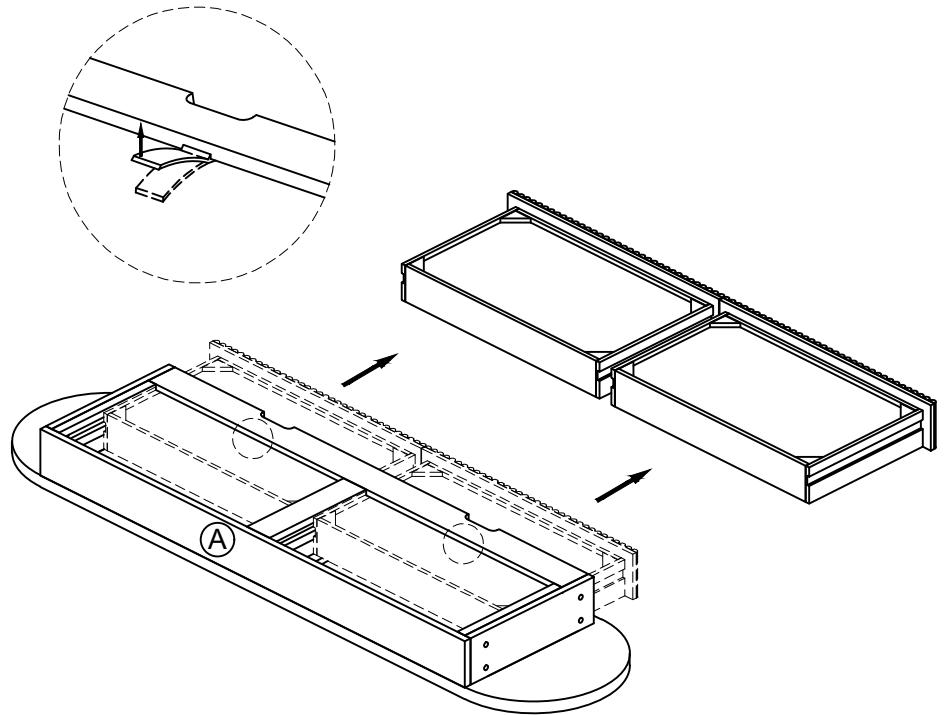

Assembly Instruction

ITEM NO. NP711P415848
CONSOLE TABLE WITH 2 DRAWER

STEP 1:

Remove the drawer from the cabinet