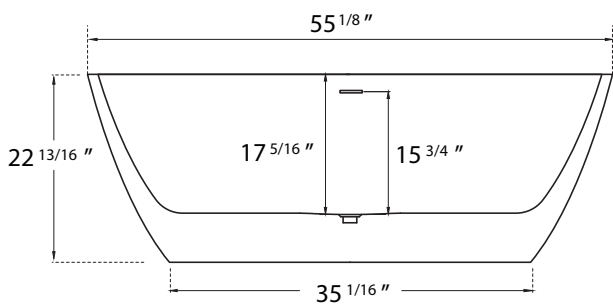

DIMENSION DETAILS

Freestanding Bathtub

MODEL No.Z30E7S

Z30E7S-55"

ADJUSTABLE FOOT: 4 PCS

(Side View)

(Top View)

Z30E7S-65"

ADJUSTABLE FOOT: 6 PCS

(Side View)

(Top View)