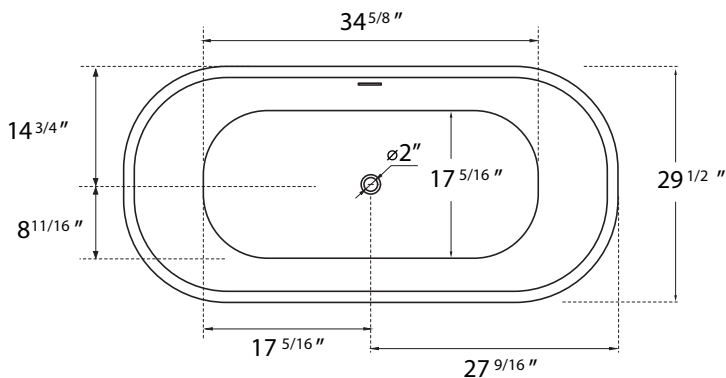

DIMENSION DETAILS

Freestanding Bathtub

MODEL No.Z30E7S

Z30E7S-55"

ADJUSTABLE FOOT: 4 PCS

(Side View)

(Top View)

Z30E7S-65"

ADJUSTABLE FOOT: 6 PCS

(Side View)

(Top View)