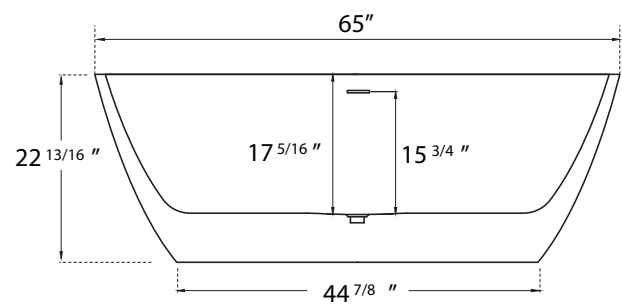

DIMENSION DETAILS

Freestanding Bathtub

MODEL No.Z30E7S

Z30E7S-55"

ADJUSTABLE FOOT: 4 PCS

(Side View)

(Top View)

Z30E7S-65"

ADJUSTABLE FOOT: 6 PCS

(Side View)

(Top View)