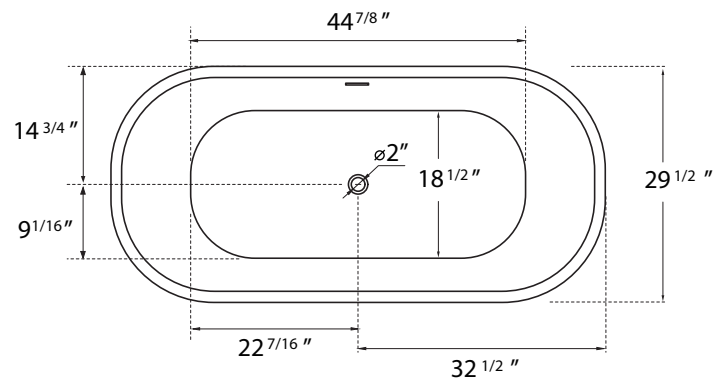

DIMENSION DETAILS

Freestanding Bathtub

MODEL No.Z30E7S

Z30E7S-55"

ADJUSTABLE FOOT: 4 PCS

(Side View)

(Top View)

Z30E7S-65"

ADJUSTABLE FOOT: 6 PCS

(Side View)

(Top View)