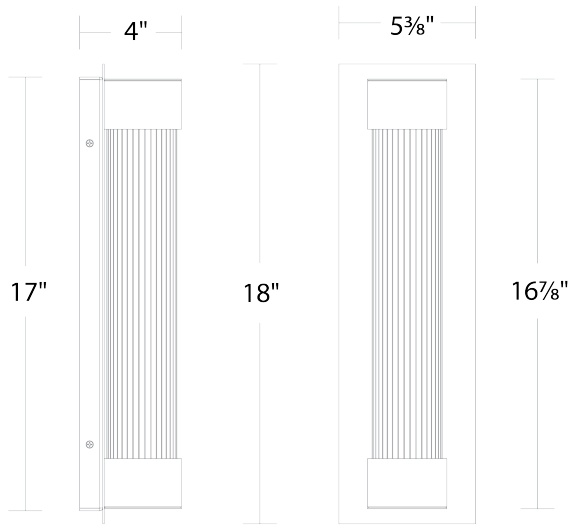

PRODUCT DESCRIPTION

Enhance your façade with the Chyzel outdoor wall light, a polished black rectangle framing a clear column of linear rippled glass. Integrated, color temperature selectable LEDs provide textured" illumination that radiates outward, while soft up and down lighting emerges from the top and bottom of the column. Chyzel is offered in 18 and 25-inch sizes and is finished in bold black. "

FEATURES

- Driver concealed within the canopy
- Up, down, and ambient illumination
- Clear ribbed glass encases an inner PC diffuser
- Built in color temperature adjustability. Switch from 2700K/3000K/3500K/4000K

WS-W98518

Model & Size	Color Temp	Finish	LED Watts	LED Lumens	Delivered Lumens
WS-W98518 18"	2700K	BK Black	10.8W	702	482
	3000K	BK Black	10.8W	702	494
	3500K	BK Black	10.8W	702	547
	4000K	BK Black	10.8W	702	540

WS-W98526

Model & Size	Color Temp	Finish	LED Watts	LED Lumens	Delivered Lumens
WS-W98526 26"	2700K	BK Black	14.6W	1231	933
	3000K	BK Black	14.6W	1231	1004
	3500K	BK Black	14.6W	1231	1047
	4000K	BK Black	14.6W	1231	1023