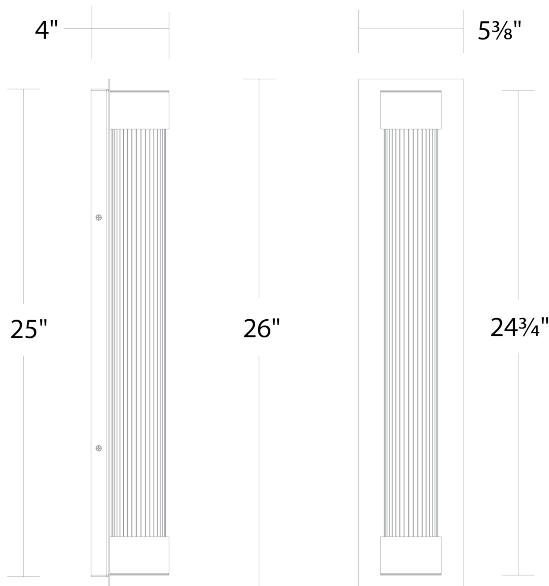

WS-W98526

Model & Size	Color Temp	Finish	LED Watts	LED Lumens	Delivered Lumens
WS-W98526 26"	2700K	BK Black	14.6W	1231	933
	3000K	BK Black	14.6W	1231	1004
	3500K	BK Black	14.6W	1231	1047
	4000K	BK Black	14.6W	1231	1023

Example: **WS-W98526-40-BK**

For custom requests please contact customs@modernforms.com