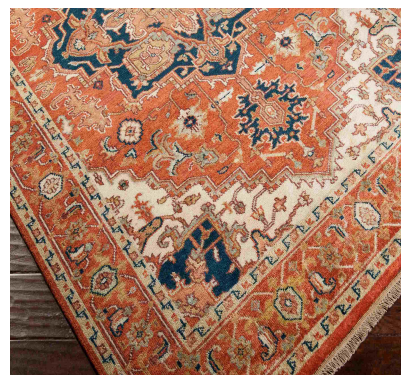

Zeus ZEU-7805

CORNER DETAIL

DETAILS

100% NZ Wool
Hand Knotted
Low Pile
Thickness: 0.59"
Made in India

SIZES AVAILABLE

2' x 3'	3' x 12'
3'9" x 5'9"	8' Round
5'6" x 8'6"	18" Sample
7'9" x 9'9"	Custom Sizes Available
8' x 11'	
9' x 13'	
10' x 14'	
12' x 15'	
2'6" x 8'	