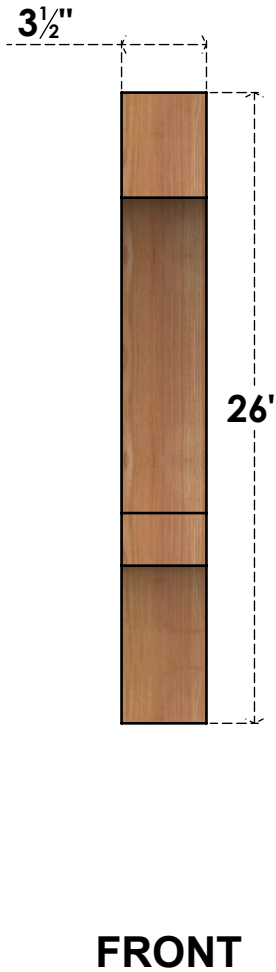

BRC04X18X26BOA00SWR

3 1/2"W X 18"D X 26"H BALBOA SMOOTH BRACE, WESTERN RED CEDAR

EKENA MILLWORK
 2300 WEST MAIN ST.
 CLARKSVILLE, TX 75426
 TOLL FREE: 866-607-0453
 WWW.EKENAMILLWORK.COM

NOTES

1. INSTALLATION TO BE COMPLETED IN ACCORDANCE WITH MANUFACTURER'S SPECIFICATIONS.
2. DRAWING MAY NOT BE TO SCALE
3. THIS DRAWING IS INTENDED FOR DESIGN AND PLANNING PURPOSES ONLY.
4. ALL INFORMATION CONTAINED HEREIN WAS CURRENT AT THE TIME OF DEVELOPMENT BUT MUST BE REVIEWED AND APPROVED BY THE PRODUCT MANUFACTURER TO BE CONSIDERED ACCURATE.
5. PRODUCTS ARE NOT KILN DRIED. THIS ITEM IS UNIQUE AND WILL CONTAIN THE NATURAL VARIATIONS THAT THE WOOD SPECIES OFFERS. THIS MAY RESULT IN VARIATIONS UP TO 1/4"