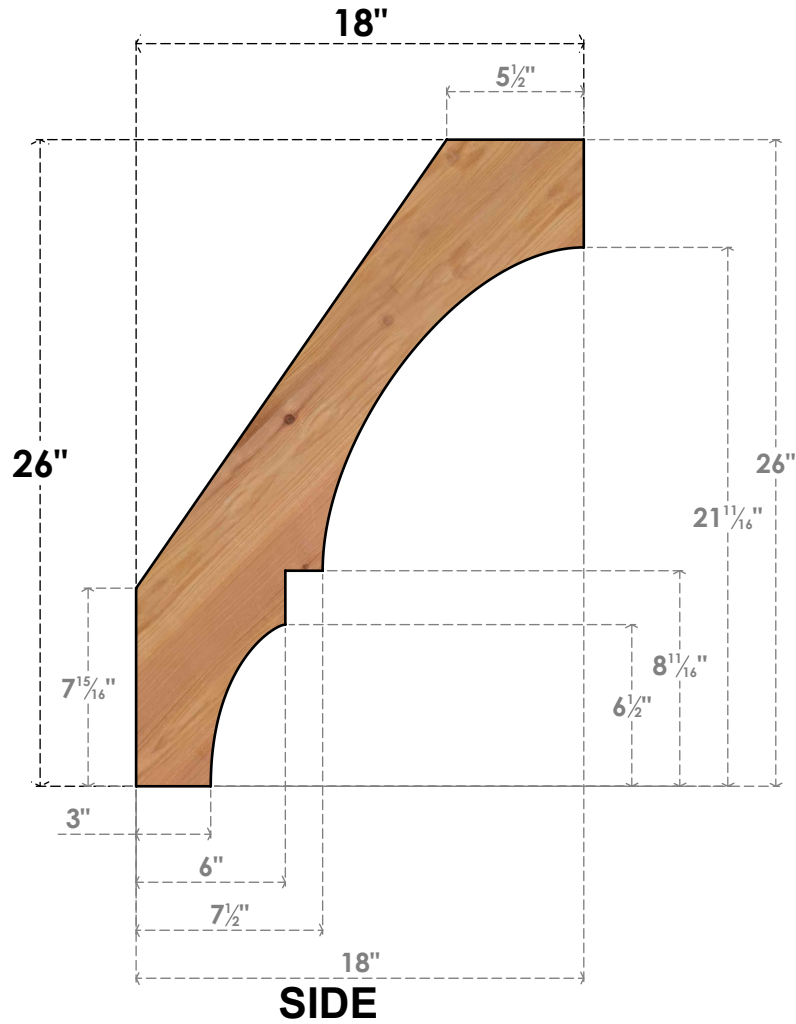

BRC04X18X26BOA00SWR

3 1/2"W X 18"D X 26"H BALBOA SMOOTH BRACE, WESTERN RED CEDAR

EKENA MILLWORK
 2300 WEST MAIN ST.
 CLARKSVILLE, TX 75426
 TOLL FREE: 866-607-0453
 WWW.EKENAMILLWORK.COM

NOTES

1. INSTALLATION TO BE COMPLETED IN ACCORDANCE WITH MANUFACTURER'S SPECIFICATIONS.
2. DRAWING MAY NOT BE TO SCALE
3. THIS DRAWING IS INTENDED FOR DESIGN AND PLANNING PURPOSES ONLY.
4. ALL INFORMATION CONTAINED HEREIN WAS CURRENT AT THE TIME OF DEVELOPMENT BUT MUST BE REVIEWED AND APPROVED BY THE PRODUCT MANUFACTURER TO BE CONSIDERED ACCURATE.
5. PRODUCTS ARE NOT KILN DRIED. THIS ITEM IS UNIQUE AND WILL CONTAIN THE NATURAL VARIATIONS THAT THE WOOD SPECIES OFFERS. THIS MAY RESULT IN VARIATIONS UP TO 1/4"