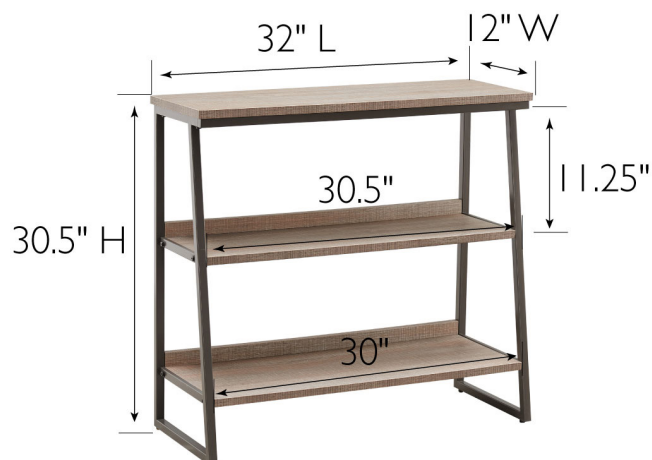

Mixed Metal and Wood Slatted Bookshelf

Roughsawn Oak/Gunmetal Gray

SPECIFICATIONS

MATERIAL CONSTRUCTION:	Iron + MDF
ASSEMBLY REQUIRED:	Yes
TOOLS NEEDED FOR ASSEMBLY:	Allen Wrench + Screw Driver
ASSEMBLED DIMENSIONS:	30.5" H x 32" L x 12" W
ASSEMBLED WEIGHT:	31.2 lbs.
ADJUSTABLE SHELVES:	No
SHELF CLEARANCE:	11.25"
FRAME STYLE:	Stepped Tier
FRAME MATERIAL:	Iron
TOP MATERIAL:	HPL
SIDES MATERIAL:	Iron
BASE MATERIAL:	Metal
FINISH TYPE:	Laminate