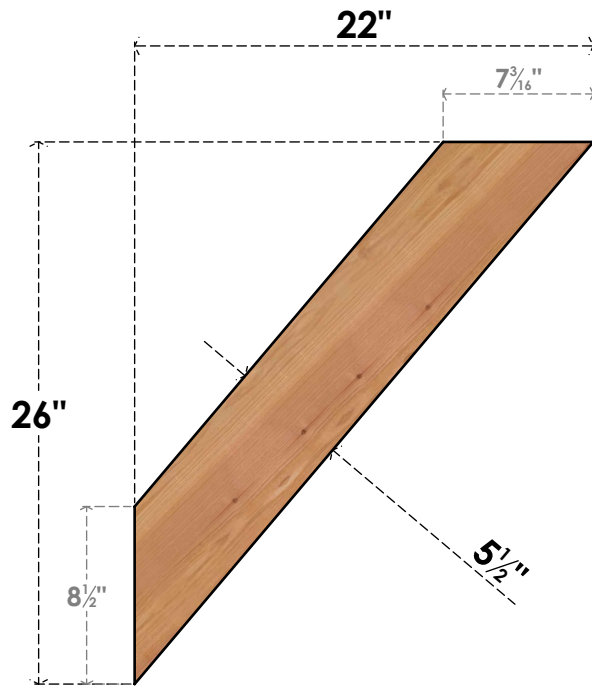

# BRC06X22X26TRA00SWR

5 1/2"W X 22"D X 26"H TRADITIONAL SMOOTH BRACE, WESTERN RED CEDAR

**SIDE**

**FRONT**

EKENA MILLWORK  
 2300 WEST MAIN ST.  
 CLARKSVILLE, TX 75426  
 TOLL FREE: 866-607-0453  
 WWW.EKENAMILLWORK.COM