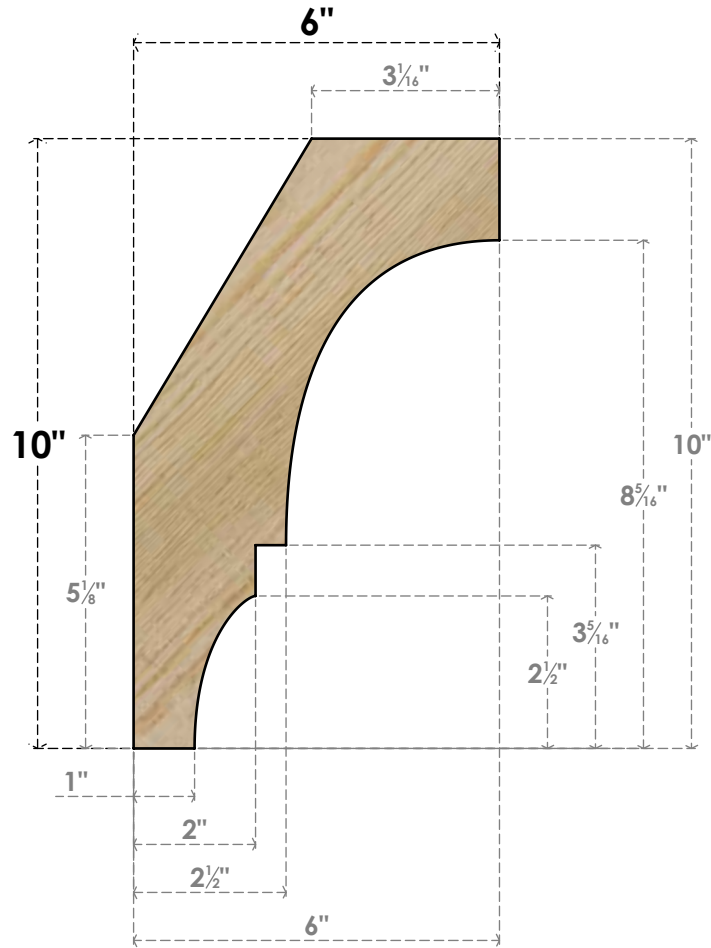

BRC06X06X10BOA00RDF

6"W X 6"D X 10"H BALBOA ROUGH SAWN BRACE, DOUGLAS FIR

SIDE

FRONT

EKENA MILLWORK
 2300 WEST MAIN ST.
 CLARKSVILLE, TX 75426
 TOLL FREE: 866-607-0453
 WWW.EKENAMILLWORK.COM

NOTES

1. INSTALLATION TO BE COMPLETED IN ACCORDANCE WITH MANUFACTURER'S SPECIFICATIONS.
2. DRAWING MAY NOT BE TO SCALE
3. THIS DRAWING IS INTENDED FOR DESIGN AND PLANNING PURPOSES ONLY.
4. ALL INFORMATION CONTAINED HEREIN WAS CURRENT AT THE TIME OF DEVELOPMENT BUT MUST BE REVIEWED AND APPROVED BY THE PRODUCT MANUFACTURER TO BE CONSIDERED ACCURATE.
5. PRODUCTS ARE NOT KILN DRIED. THIS ITEM IS UNIQUE AND WILL CONTAIN THE NATURAL VARIATIONS THAT THE WOOD SPECIES OFFERS. THIS MAY RESULT IN VARIATIONS UP TO 1/4"