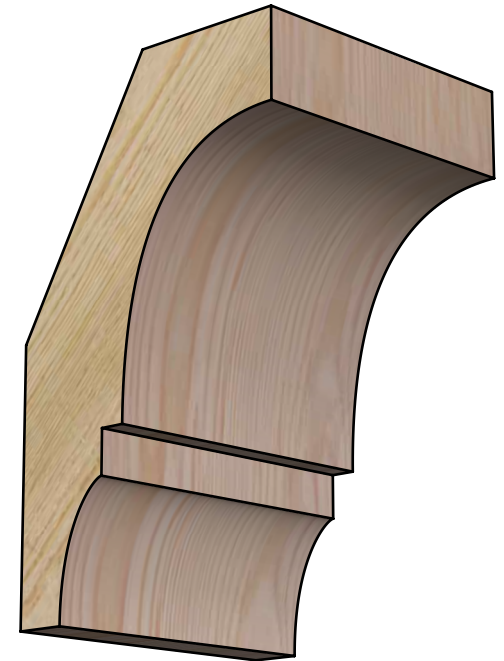

BRC06X06X10BOA00RDF

6"W X 6"D X 10"H BALBOA ROUGH SAWN BRACE, DOUGLAS FIR

SIDE

FRONT

EKENA MILLWORK
 2300 WEST MAIN ST.
 CLARKSVILLE, TX 75426
 TOLL FREE: 866-607-0453
 WWW.EKENAMILLWORK.COM

NOTES

1. INSTALLATION TO BE COMPLETED IN ACCORDANCE WITH MANUFACTURER'S SPECIFICATIONS.
2. DRAWING MAY NOT BE TO SCALE
3. THIS DRAWING IS INTENDED FOR DESIGN AND PLANNING PURPOSES ONLY.
4. ALL INFORMATION CONTAINED HEREIN WAS CURRENT AT THE TIME OF DEVELOPMENT BUT MUST BE REVIEWED AND APPROVED BY THE PRODUCT MANUFACTURER TO BE CONSIDERED ACCURATE.
5. PRODUCTS ARE NOT KILN DRIED. THIS ITEM IS UNIQUE AND WILL CONTAIN THE NATURAL VARIATIONS THAT THE WOOD SPECIES OFFERS. THIS MAY RESULT IN VARIATIONS UP TO 1/4"