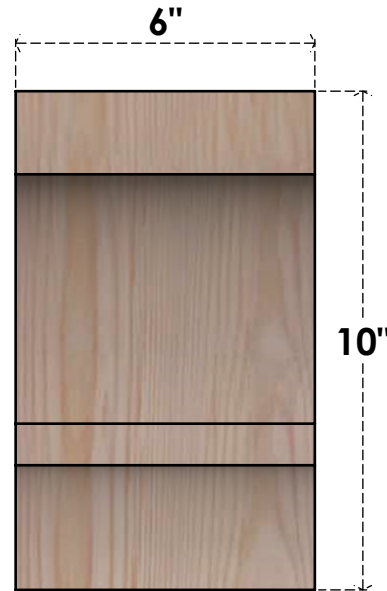

BRC06X06X10BOA00RDF

6"W X 6"D X 10"H BALBOA ROUGH SAWN BRACE, DOUGLAS FIR

SIDE

FRONT

EKENA MILLWORK
 2300 WEST MAIN ST.
 CLARKSVILLE, TX 75426
 TOLL FREE: 866-607-0453
 WWW.EKENAMILLWORK.COM

NOTES

1. INSTALLATION TO BE COMPLETED IN ACCORDANCE WITH MANUFACTURER'S SPECIFICATIONS.
2. DRAWING MAY NOT BE TO SCALE
3. THIS DRAWING IS INTENDED FOR DESIGN AND PLANNING PURPOSES ONLY.
4. ALL INFORMATION CONTAINED HEREIN WAS CURRENT AT THE TIME OF DEVELOPMENT BUT MUST BE REVIEWED AND APPROVED BY THE PRODUCT MANUFACTURER TO BE CONSIDERED ACCURATE.
5. PRODUCTS ARE NOT KILN DRIED. THIS ITEM IS UNIQUE AND WILL CONTAIN THE NATURAL VARIATIONS THAT THE WOOD SPECIES OFFERS. THIS MAY RESULT IN VARIATIONS UP TO 1/4"