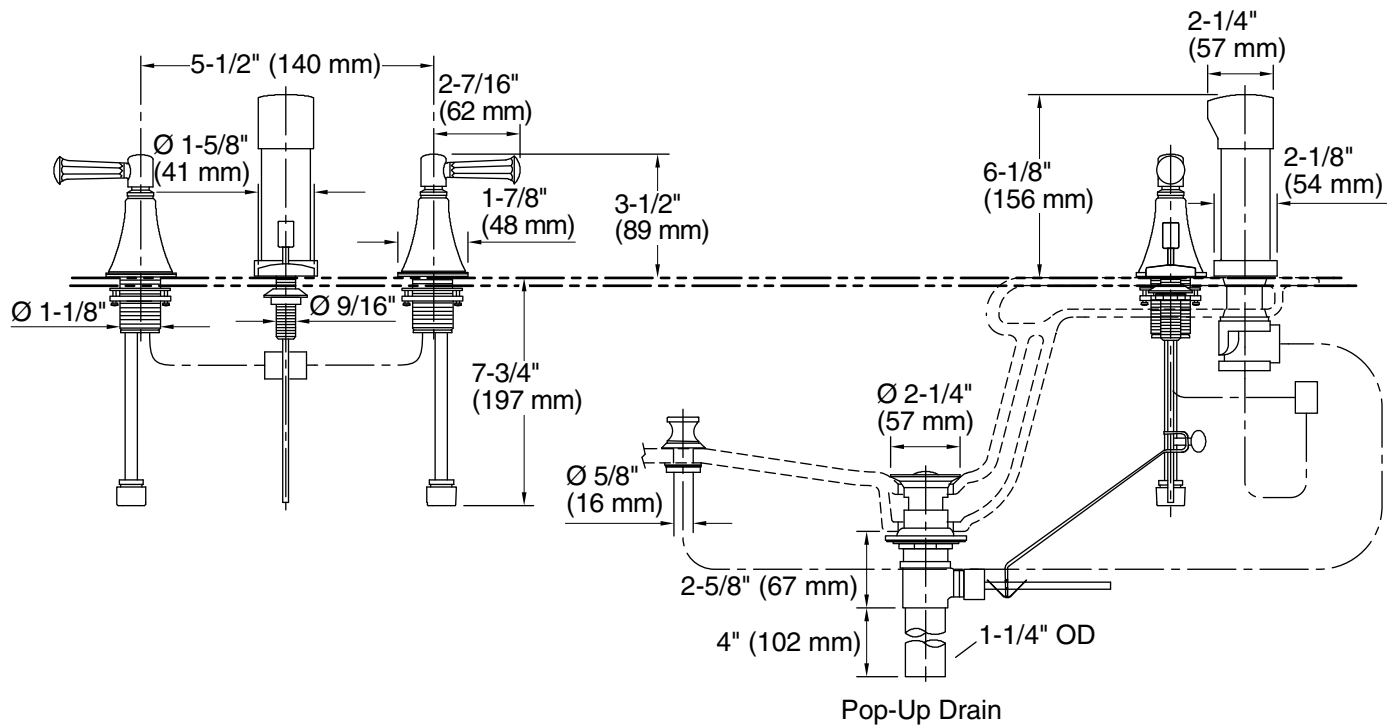

Features

- Flexible connections for easy installation.
- Quarter-turn washerless ceramic disc valves.
- Pop-up drain with lift rod and tailpiece.
- Stately faceted lever handle style option.
- Vertical spray.
- Fixture-mount transfer valve/vacuum breaker.

Material

- Brass.
- Brass valve bodies.

Recommended Products/Accessories

- K-23726 Drain treatment
- K-23723 Faucet cleaner

Codes/Standards

ASME A112.18.1/CSA B125.1
ASSE 1001

KOHLER® Faucet Lifetime Limited Warranty

Technical Information

All product dimensions are nominal.

Notes

Install this product according to the installation instructions.