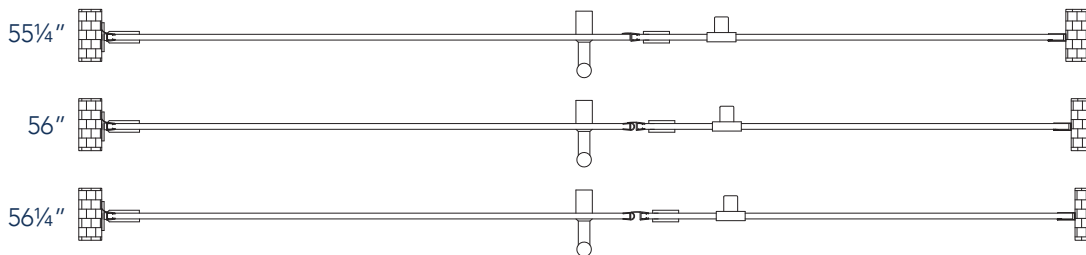

# Aston Belmore SDR 965-5626

**CH** CHROME HARDWARE

**SS** STAINLESS STEEL HARDWARE

**ORB** OIL RUBBED BRONZE HARDWARE

MODEL	WALL OPENING(A)	DOOR PANEL WIDTH(B)	FIXED PANEL WIDTH(C)	HEIGHT (D)	HANDLE HEIGHT(E)	ENTRY OPEN(F)
SDR965-5626-10	55 1/4" - 56 1/4"	25 5/8"	29 5/8"	72"	36 1/4"	23 5/8" - 24 5/8"