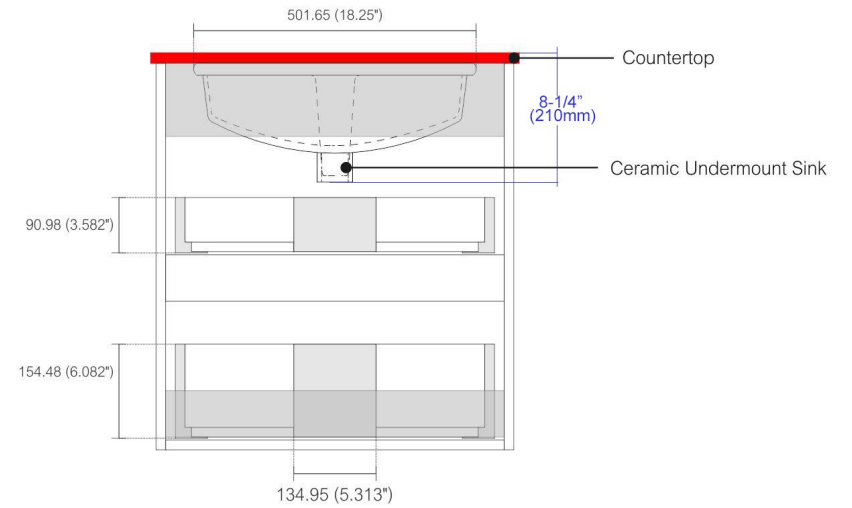

Dimensions:	width	depth	height
inches	23.75"	19.75"	25.625"
mm	603.25	501.25	650.875

NOTE: DIMENSIONS AND TECHNICAL DETAILS ARE SUBJECT TO CHANGE WITHOUT NOTICE

. FRONT ELEVATION

. BACK ELEVATION

. SIDE ELEVATION

. DRAWER PANELS