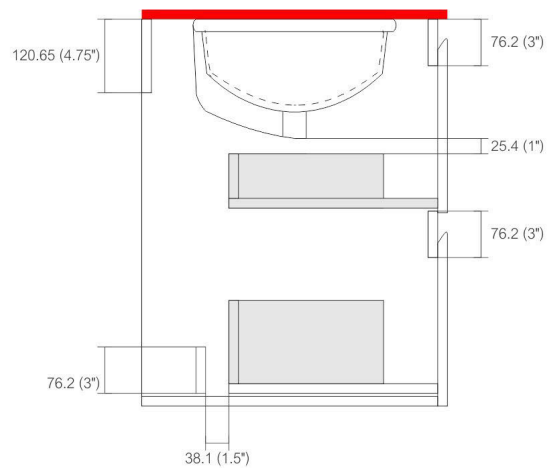

Dimensions:	width	depth	height
inches	23.75"	19.75"	25.625"
mm	603.25	501.25	650.875

NOTE: DIMENSIONS AND TECHNICAL DETAILS ARE SUBJECT TO CHANGE WITHOUT NOTICE

. FRONT ELEVATION

. BACK ELEVATION

. SIDE ELEVATION

. DRAWER PANELS