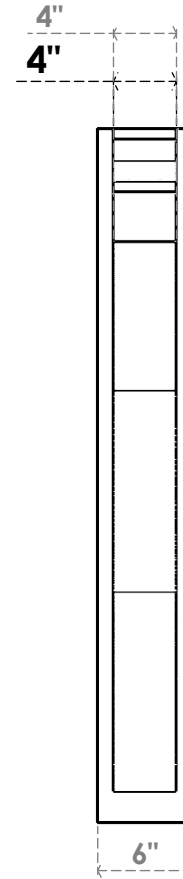

ITEM NUMBER: OUTUROC040X060X36000X44000X040X020X040FST04RCPR

4"W TOP X 6"W BACK X 36"D X 44"H X 4"T TOP X 2"T BACK TIMBERTHANE ROUGH CEDAR FUNSTON FAUX WOOD OPEN OUTLOOKER, TRADITIONAL TOP AND BLOCK BACK, 4"W CLOSED BRACE, PRIMED TAN

EKENA MILLWORK
2300 WEST MAIN ST.
CLARKSVILLE, TX 75426
TOLL FREE: 866-607-0453
WWW.EKENAMILLWORK.COM

NOTES

1. INSTALLATION TO BE COMPLETED IN ACCORDANCE WITH MANUFACTURER'S SPECIFICATIONS.
2. DRAWING MAY NOT BE TO SCALE
3. THIS DRAWING IS INTENDED FOR DESIGN AND PLANNING PURPOSES ONLY.
4. ALL INFORMATION CONTAINED HEREIN WAS CURRENT AT THE TIME OF DEVELOPMENT BUT MUST BE REVIEWED AND APPROVED BY THE PRODUCT MANUFACTURER TO BE CONSIDERED ACCURATE.
5. TIMBERTHANE ARCHITECTURAL PRODUCTS ARE MADE FROM HIGH DENSITY URETHANE AND COME FACTORY PRIMED