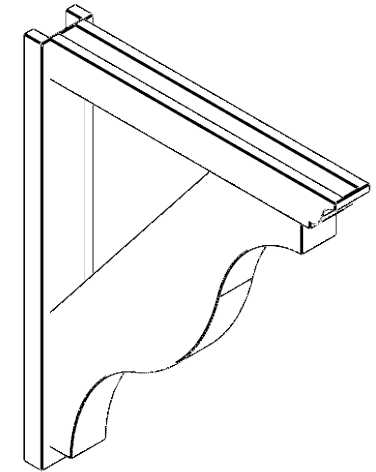

ITEM NUMBER: OUTUROC040X060X36000X44000X040X020X040FST04RCPR

4"W TOP X 6"W BACK X 36"D X 44"H X 4"T TOP X 2"T BACK TIMBERTHANE ROUGH CEDAR FUNSTON FAUX WOOD OPEN OUTLOOKER, TRADITIONAL TOP AND BLOCK BACK, 4"W CLOSED BRACE, PRIMED TAN

EKENA MILLWORK
2300 WEST MAIN ST.
CLARKSVILLE, TX 75426
TOLL FREE: 866-607-0453
WWW.EKENAMILLWORK.COM

NOTES

1. INSTALLATION TO BE COMPLETED IN ACCORDANCE WITH MANUFACTURER'S SPECIFICATIONS.
2. DRAWING MAY NOT BE TO SCALE
3. THIS DRAWING IS INTENDED FOR DESIGN AND PLANNING PURPOSES ONLY.
4. ALL INFORMATION CONTAINED HEREIN WAS CURRENT AT THE TIME OF DEVELOPMENT BUT MUST BE REVIEWED AND APPROVED BY THE PRODUCT MANUFACTURER TO BE CONSIDERED ACCURATE.
5. TIMBERTHANE ARCHITECTURAL PRODUCTS ARE MADE FROM HIGH DENSITY URETHANE AND COME FACTORY PRIMED