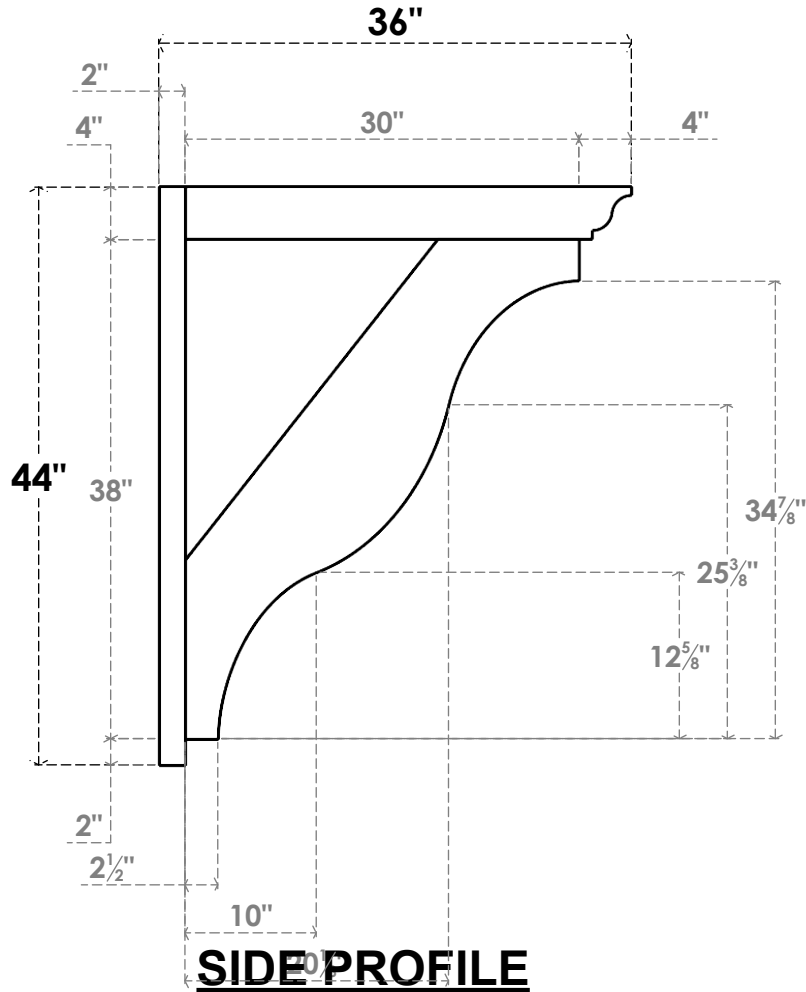

ITEM NUMBER: OUTUROC040X060X36000X44000X040X020X040FST04RCPR

4"W TOP X 6"W BACK X 36"D X 44"H X 4"T TOP X 2"T BACK TIMBERTHANE ROUGH CEDAR FUNSTON FAUX WOOD OPEN OUTLOOKER, TRADITIONAL TOP AND BLOCK BACK, 4"W CLOSED BRACE, PRIMED TAN