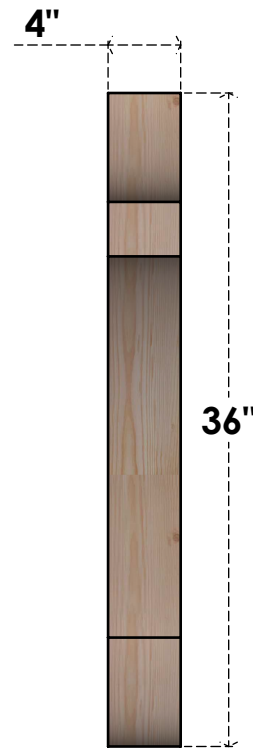

BRC04X30X36OLY00RDF

4"W X 30"D X 36"H OLYMPIC ROUGH SAWN BRACE, DOUGLAS FIR

SIDE

FRONT

EKENA MILLWORK
 2300 WEST MAIN ST.
 CLARKSVILLE, TX 75426
 TOLL FREE: 866-607-0453
 WWW.EKENAMILLWORK.COM

NOTES

1. INSTALLATION TO BE COMPLETED IN ACCORDANCE WITH MANUFACTURER'S SPECIFICATIONS.
2. DRAWING MAY NOT BE TO SCALE
3. THIS DRAWING IS INTENDED FOR DESIGN AND PLANNING PURPOSES ONLY.
4. ALL INFORMATION CONTAINED HEREIN WAS CURRENT AT THE TIME OF DEVELOPMENT BUT MUST BE REVIEWED AND APPROVED BY THE PRODUCT MANUFACTURER TO BE CONSIDERED ACCURATE.
5. PRODUCTS ARE NOT KILN DRIED. THIS ITEM IS UNIQUE AND WILL CONTAIN THE NATURAL VARIATIONS THAT THE WOOD SPECIES OFFERS. THIS MAY RESULT IN VARIATIONS UP TO 1/4"