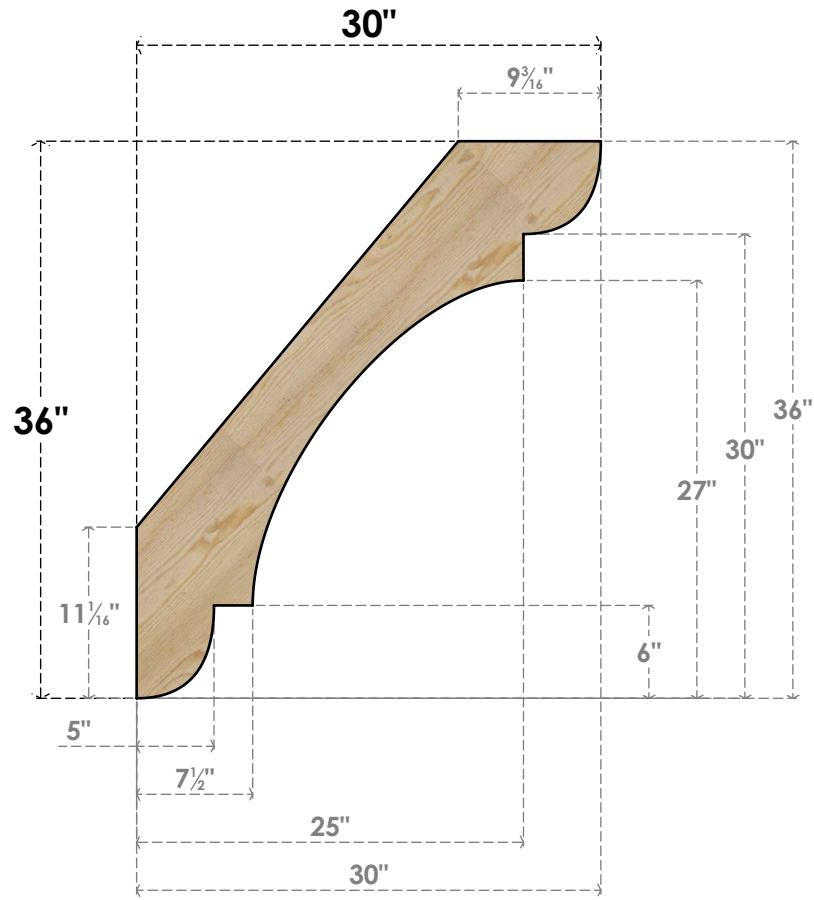

BRC04X30X36OLY00RDF

4"W X 30"D X 36"H OLYMPIC ROUGH SAWN BRACE, DOUGLAS FIR

SIDE

FRONT

EKENA MILLWORK
 2300 WEST MAIN ST.
 CLARKSVILLE, TX 75426
 TOLL FREE: 866-607-0453
 WWW.EKENAMILLWORK.COM

NOTES

1. INSTALLATION TO BE COMPLETED IN ACCORDANCE WITH MANUFACTURER'S SPECIFICATIONS.
2. DRAWING MAY NOT BE TO SCALE
3. THIS DRAWING IS INTENDED FOR DESIGN AND PLANNING PURPOSES ONLY.
4. ALL INFORMATION CONTAINED HEREIN WAS CURRENT AT THE TIME OF DEVELOPMENT BUT MUST BE REVIEWED AND APPROVED BY THE PRODUCT MANUFACTURER TO BE CONSIDERED ACCURATE.
5. PRODUCTS ARE NOT KILN DRIED. THIS ITEM IS UNIQUE AND WILL CONTAIN THE NATURAL VARIATIONS THAT THE WOOD SPECIES OFFERS. THIS MAY RESULT IN VARIATIONS UP TO 1/4"