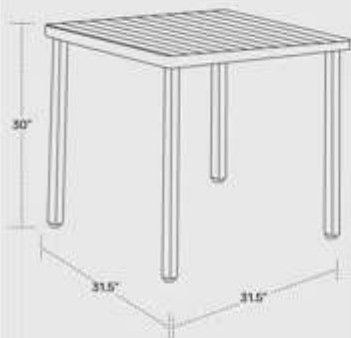

4-Person Outdoor Square Dining Set

1x Dining Table

LBS 300

4x Side Chair

LBS 260