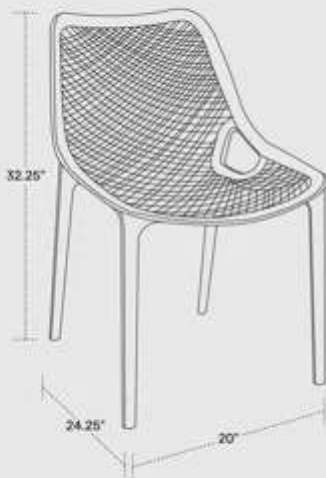

4-Person Outdoor Square Dining Set

1x Dining Table

LBS 300

4x Side Chair

LBS 260