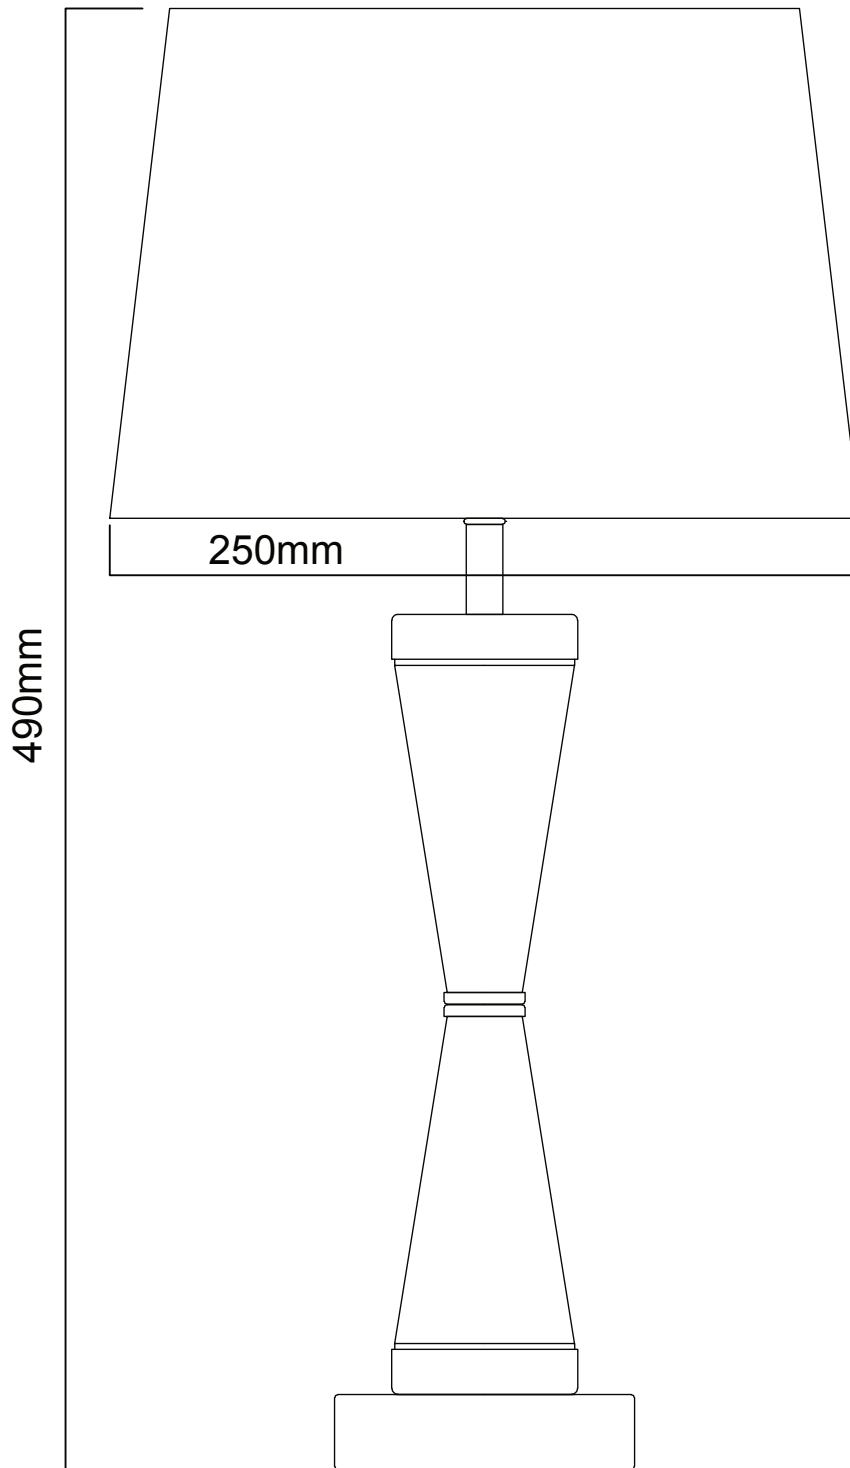

Set of 2 Gold Touch Lamps with White Cotton Shades