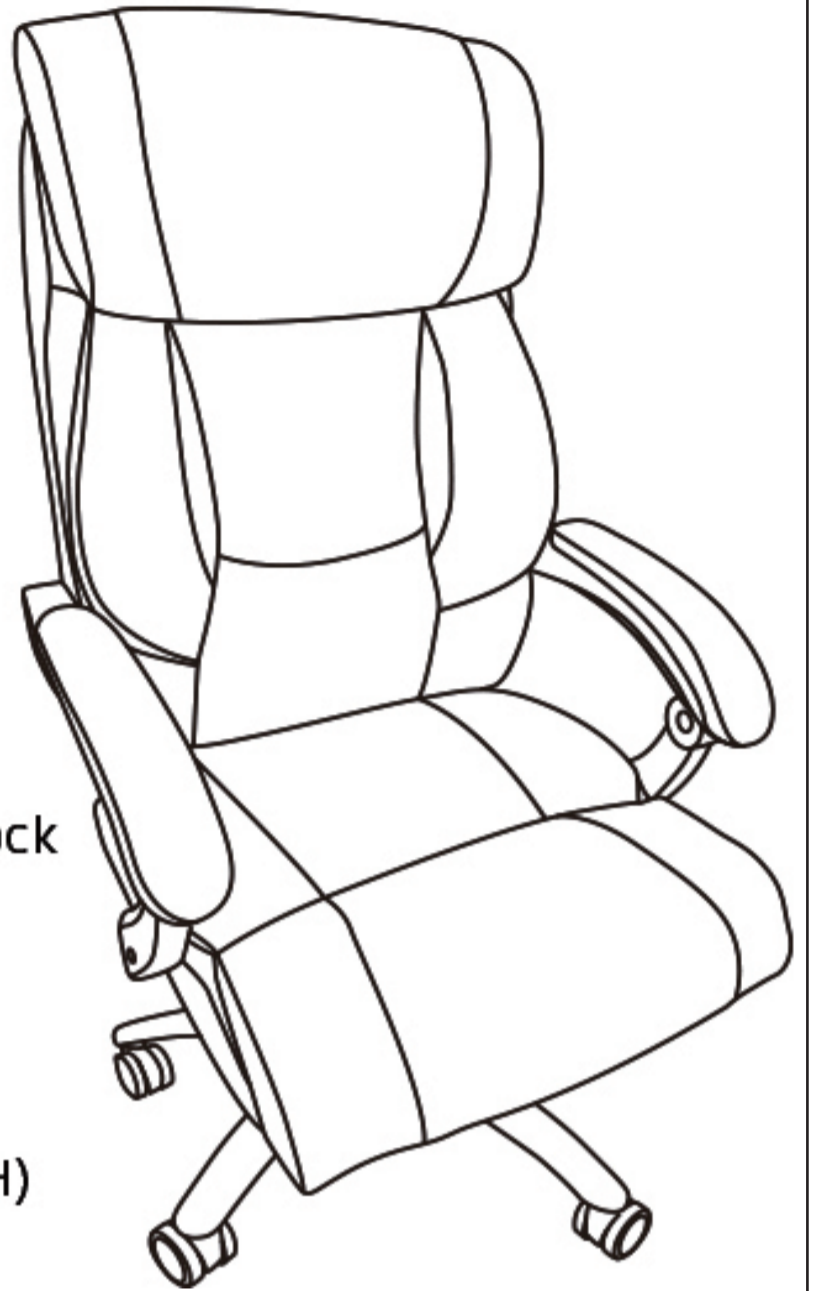

CONSTRUCTION AND MATERIAL

Material:	Leather
Style:	Modern
Head Pillow:	No
Lumbar Pillow:	No
Hydraulic Gas Piston:	Class 3
Wheelbase:	Metal
Caster:	Nylon

ADJUSTABILITY

Armrest Adjustable:	No
Multi-tilt Mechanism:	Tilt Lock, Tilt Angle Lock
Reclining Backrest:	90°-155°

GENERAL INFO

Assembly Required:	Yes
Package Size:	30"(L)x 12.8"(W)x23(H)
Weight(Approximate):	48.72lbs

Assembly Instructions

<p>Ax1</p>	<p>Hx1</p>	<p>①</p>	<p>②</p>	<p>③</p>
<p>Bx1</p>	<p>Ix4</p> <p>M6x20</p>	<p>④</p>	<p>⑤</p>	<p>⑥</p>
<p>Cx2</p>	<p>Jx3</p> <p>M8x25</p>			
<p>Dx1</p>	<p>Kx4</p> <p>M6x25</p>			
<p>Ex1</p>	<p>Lx4</p> <p>M8x35</p>			
<p>Fx5</p>	<p>Ox10</p> <p>M6x14</p>			
<p>Gx1</p>	<p>Mx4</p>			
	<p>Nx1</p>			
	<p>Px4</p>			