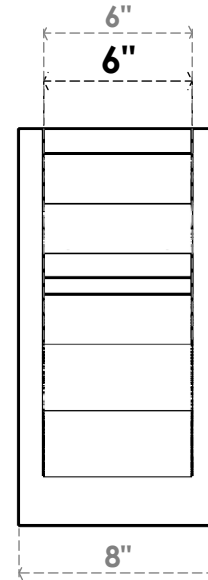

ITEM NUMBER: OUTUROC060X080X12000X16000X060X020X060FST04RCPR

6"W TOP X 8"W BACK X 12"D X 16"H X 6"T TOP X 2"T BACK TIMBERTHANE ROUGH CEDAR FUNSTON FAUX WOOD OPEN OUTLOOKER, TRADITIONAL TOP AND BLOCK BACK, 6"W CLOSED BRACE, PRIMED TAN

SIDE PROFILE

FRONT PROFILE

ISOMETRIC

EKENA MILLWORK
2300 WEST MAIN ST.
CLARKSVILLE, TX 75426
TOLL FREE: 866-607-0453
WWW.EKENAMILLWORK.COM

NOTES

1. INSTALLATION TO BE COMPLETED IN ACCORDANCE WITH MANUFACTURER'S SPECIFICATIONS.
2. DRAWING MAY NOT BE TO SCALE
3. THIS DRAWING IS INTENDED FOR DESIGN AND PLANNING PURPOSES ONLY.
4. ALL INFORMATION CONTAINED HEREIN WAS CURRENT AT THE TIME OF DEVELOPMENT BUT MUST BE REVIEWED AND APPROVED BY THE PRODUCT MANUFACTURER TO BE CONSIDERED ACCURATE.
5. TIMBERTHANE ARCHITECTURAL PRODUCTS ARE MADE FROM HIGH DENSITY URETHANE AND COME FACTORY PRIMED