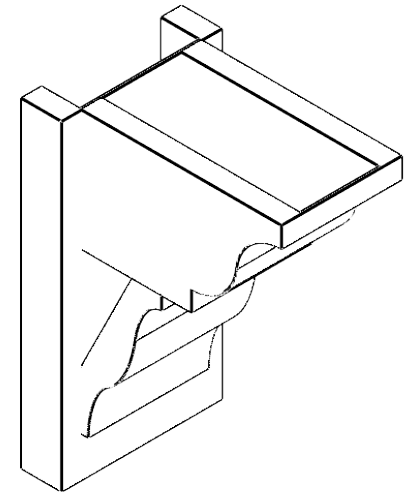

ITEM NUMBER: OUTUROC060X080X12000X16000X060X020X060FST04RCPR

6"W TOP X 8"W BACK X 12"D X 16"H X 6"T TOP X 2"T BACK TIMBERTHANE ROUGH CEDAR FUNSTON FAUX WOOD OPEN OUTLOOKER, TRADITIONAL TOP AND BLOCK BACK, 6"W CLOSED BRACE, PRIMED TAN

SIDE PROFILE

FRONT PROFILE

ISOMETRIC

EKENA MILLWORK
2300 WEST MAIN ST.
CLARKSVILLE, TX 75426
TOLL FREE: 866-607-0453
WWW.EKENAMILLWORK.COM

NOTES

1. INSTALLATION TO BE COMPLETED IN ACCORDANCE WITH MANUFACTURER'S SPECIFICATIONS.
2. DRAWING MAY NOT BE TO SCALE
3. THIS DRAWING IS INTENDED FOR DESIGN AND PLANNING PURPOSES ONLY.
4. ALL INFORMATION CONTAINED HEREIN WAS CURRENT AT THE TIME OF DEVELOPMENT BUT MUST BE REVIEWED AND APPROVED BY THE PRODUCT MANUFACTURER TO BE CONSIDERED ACCURATE.
5. TIMBERTHANE ARCHITECTURAL PRODUCTS ARE MADE FROM HIGH DENSITY URETHANE AND COME FACTORY PRIMED