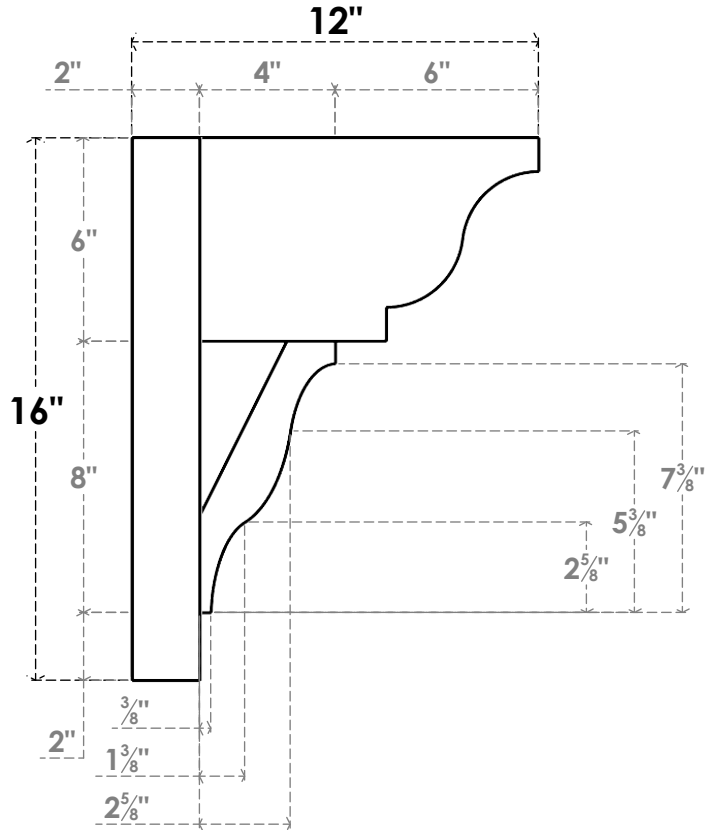

ITEM NUMBER: OUTUROC060X080X12000X16000X060X020X060FST04RCPR

6"W TOP X 8"W BACK X 12"D X 16"H X 6"T TOP X 2"T BACK TIMBERTHANE ROUGH CEDAR FUNSTON FAUX WOOD OPEN OUTLOOKER, TRADITIONAL TOP AND BLOCK BACK, 6"W CLOSED BRACE, PRIMED TAN

SIDE PROFILE

FRONT PROFILE

ISOMETRIC

EKENA MILLWORK
2300 WEST MAIN ST.
CLARKSVILLE, TX 75426
TOLL FREE: 866-607-0453
WWW.EKENAMILLWORK.COM

NOTES

1. INSTALLATION TO BE COMPLETED IN ACCORDANCE WITH MANUFACTURER'S SPECIFICATIONS.
2. DRAWING MAY NOT BE TO SCALE
3. THIS DRAWING IS INTENDED FOR DESIGN AND PLANNING PURPOSES ONLY.
4. ALL INFORMATION CONTAINED HEREIN WAS CURRENT AT THE TIME OF DEVELOPMENT BUT MUST BE REVIEWED AND APPROVED BY THE PRODUCT MANUFACTURER TO BE CONSIDERED ACCURATE.
5. TIMBERTHANE ARCHITECTURAL PRODUCTS ARE MADE FROM HIGH DENSITY URETHANE AND COME FACTORY PRIMED