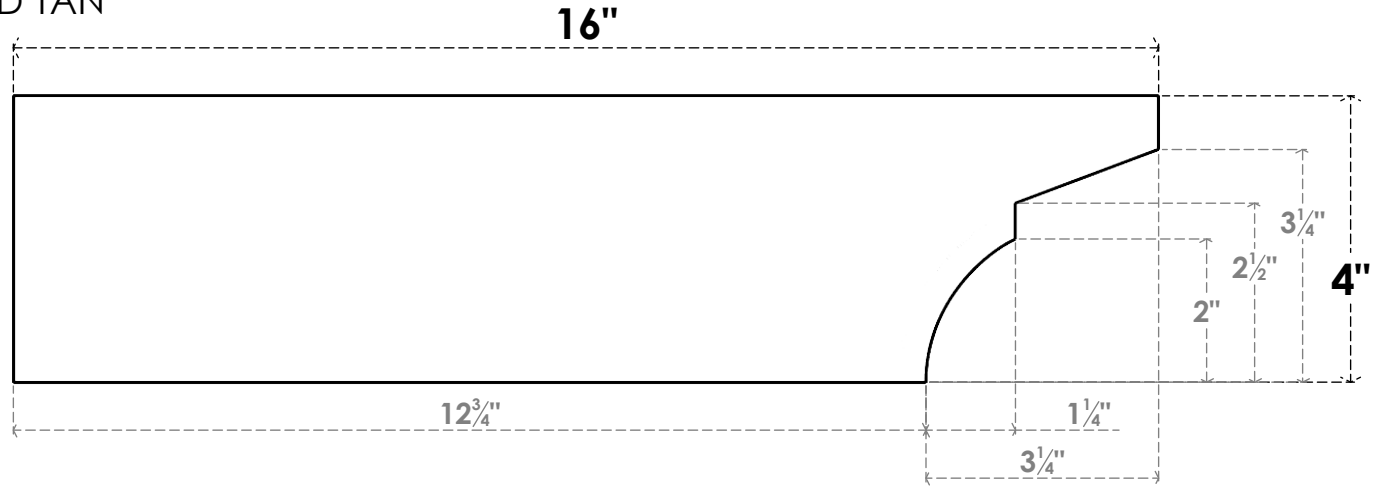

# ITEM NUMBER: RFTURO060X04000X16000X004MON00RCPR

6"W X 4"H X 16"L TIMBERTHANE ROUGH CEDAR MONTEREY FAUX WOOD OPEN RAFTER TAIL, 4"L END, PRIMED TAN

## SIDE PROFILE