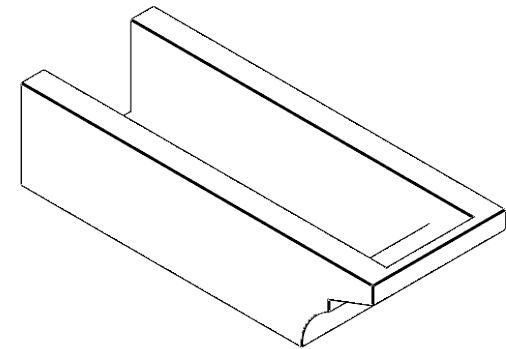

ISOMETRIC

GENERATED DATE : 03/02/2023

EKENA MILLWORK
2300 WEST MAIN ST.
CLARKSVILLE, TX 75426
TOLL FREE: 866-607-0453
WWW.EKENAMILLWORK.COM

NOTES

1. INSTALLATION TO BE COMPLETED IN ACCORDANCE WITH MANUFACTURER'S SPECIFICATIONS.
2. DRAWING MAY NOT BE TO SCALE
3. THIS DRAWING IS INTENDED FOR DESIGN AND PLANNING PURPOSES ONLY.
4. ALL INFORMATION CONTAINED HEREIN WAS CURRENT AT THE TIME OF DEVELOPMENT BUT MUST BE REVIEWED AND APPROVED BY THE PRODUCT MANUFACTURER TO BE CONSIDERED ACCURATE.
5. TIMBERTHANE ARCHITECTURAL PRODUCTS ARE MADE FROM HIGH DENSITY URETHANE AND COME FACTORY PRIMED