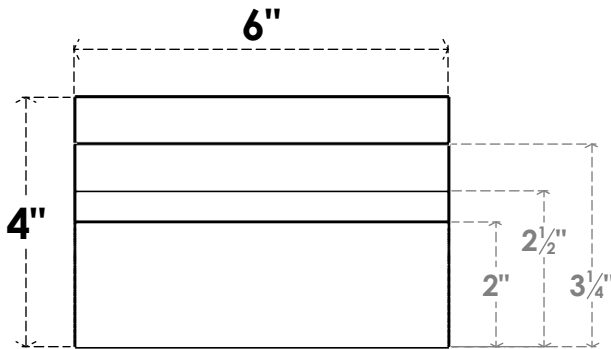

# ITEM NUMBER: RFTURO060X04000X16000X004MON00RCPR

6"W X 4"H X 16"L TIMBERTHANE ROUGH CEDAR MONTEREY FAUX WOOD OPEN RAFTER TAIL, 4"L END, PRIMED TAN

## SIDE PROFILE