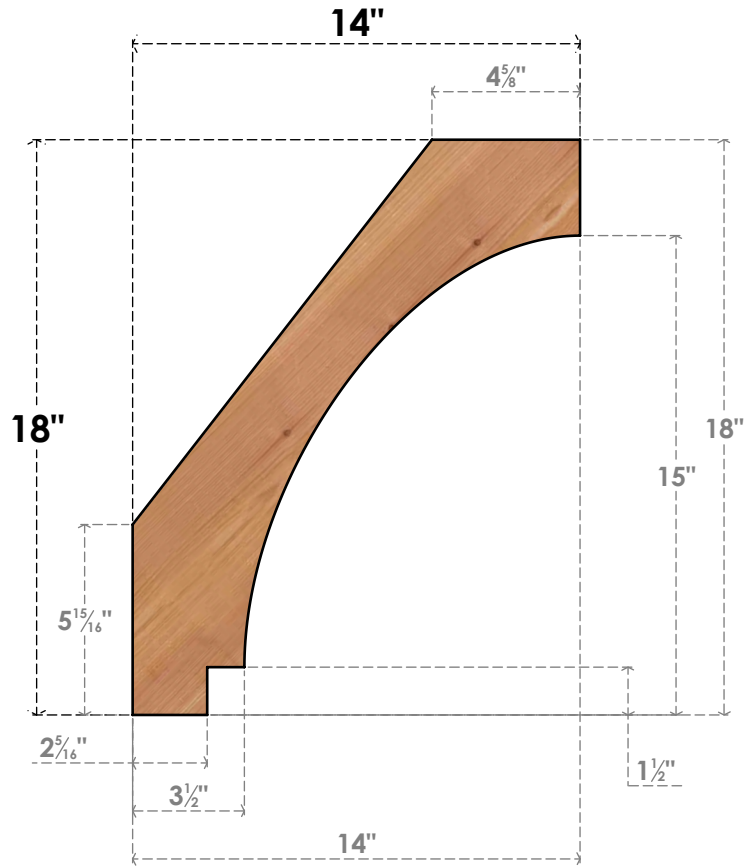

BRC04X14X18IMP00SWR

3 1/2"W X 14"D X 18"H IMPERIAL SMOOTH BRACE, WESTERN RED CEDAR

SIDE

FRONT

EKENA MILLWORK
2300 WEST MAIN ST.
CLARKSVILLE, TX 75426
TOLL FREE: 866-607-0453
WWW.EKENAMILLWORK.COM

NOTES

1. INSTALLATION TO BE COMPLETED IN ACCORDANCE WITH MANUFACTURER'S SPECIFICATIONS.
2. DRAWING MAY NOT BE TO SCALE
3. THIS DRAWING IS INTENDED FOR DESIGN AND PLANNING PURPOSES ONLY.
4. ALL INFORMATION CONTAINED HEREIN WAS CURRENT AT THE TIME OF DEVELOPMENT BUT MUST BE REVIEWED AND APPROVED BY THE PRODUCT MANUFACTURER TO BE CONSIDERED ACCURATE.
5. PRODUCTS ARE NOT KILN DRIED. THIS ITEM IS UNIQUE AND WILL CONTAIN THE NATURAL VARIATIONS THAT THE WOOD SPECIES OFFERS. THIS MAY RESULT IN VARIATIONS UP TO 1/4"