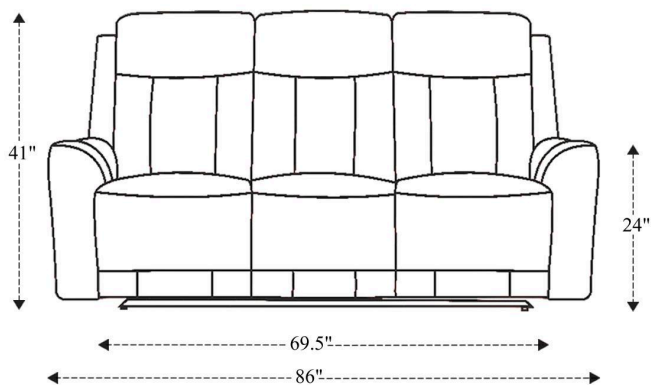

Power Reclining Sofa

Overall Dimensions	86" x 41" x 41"
Overall Width	86"
Overall Depth	41"
Overall Height	41"
Overall Weight	274.3 lbs.
Fully Reclined	70"
Distance from Wall	7.5"
Back of Seat to end of Chaise	41"
Leg Height <small>(Distance from Foot Rest to Floor in Full Recline)</small>	21"
Head Height <small>(Distance from Headrest to Floor in Full Recline)</small>	32"

Seat Width	69.5"
Seat Depth	22"
Seat Height	21"
Arm Width	8.5"
Arm Depth	21.5"
Arm Height	24"
Back Width	81"
Back Height	24.5"
Headrest Extended from Back	6.5"