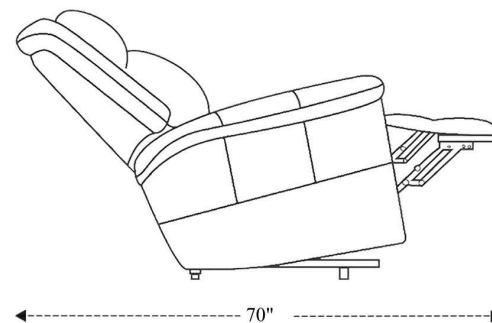

Power Reclining Sofa

Overall Dimensions	86" x 41" x 41"
Overall Width	86"
Overall Depth	41"
Overall Height	41"
Overall Weight	274.3 lbs.
Fully Reclined	70"
Distance from Wall	7.5"
Back of Seat to end of Chaise	41"
Leg Height <small>(Distance from Foot Rest to Floor in Full Recline)</small>	21"
Head Height <small>(Distance from Headrest to Floor in Full Recline)</small>	32"

Seat Width	69.5"
Seat Depth	22"
Seat Height	21"
Arm Width	8.5"
Arm Depth	21.5"
Arm Height	24"
Back Width	81"
Back Height	24.5"
Headrest Extended from Back	6.5"