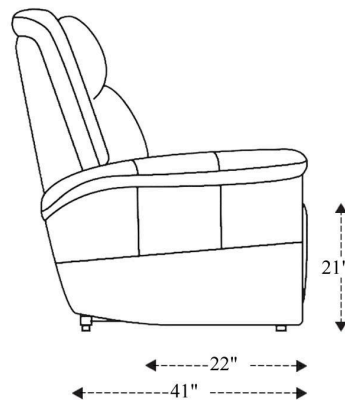

Power Reclining Sofa

Overall Dimensions	86" x 41" x 41"
Overall Width	86"
Overall Depth	41"
Overall Height	41"
Overall Weight	274.3 lbs.
Fully Reclined	70"
Distance from Wall	7.5"
Back of Seat to end of Chaise	41"
Leg Height <small>(Distance from Foot Rest to Floor in Full Recline)</small>	21"
Head Height <small>(Distance from Headrest to Floor in Full Recline)</small>	32"

Seat Width	69.5"
Seat Depth	22"
Seat Height	21"
Arm Width	8.5"
Arm Depth	21.5"
Arm Height	24"
Back Width	81"
Back Height	24.5"
Headrest Extended from Back	6.5"