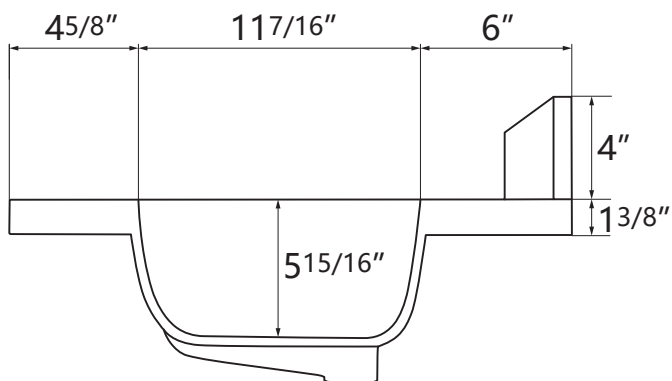

DIMENSION DETAILS

BATHROOM VANITY

PRODUCT
INSTRUCTION
VIDEO

MODEL GP-GY6022D

Top View

VANITY SIZE

Front View

Side View