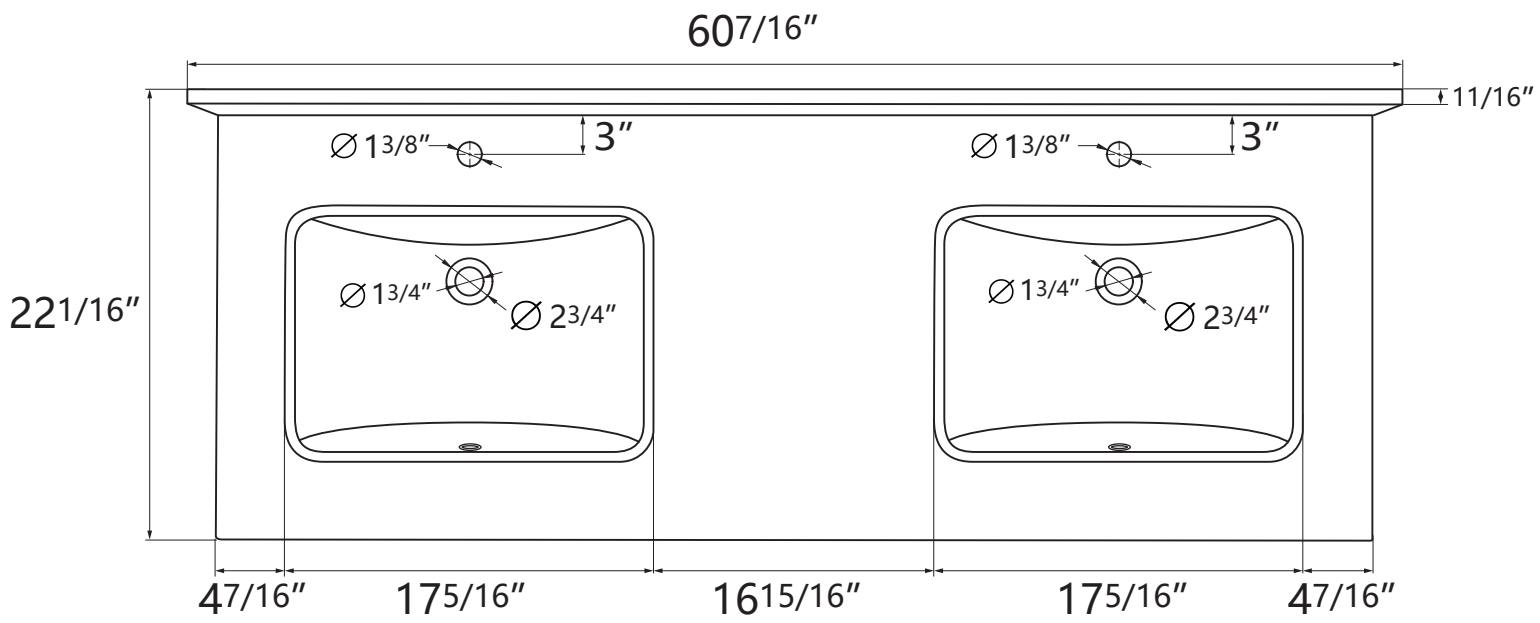

DIMENSION DETAILS

BATHROOM VANITY

PRODUCT
INSTRUCTION
VIDEO

MODEL GP-GY6022D

Top View

VANITY SIZE

Front View

Side View