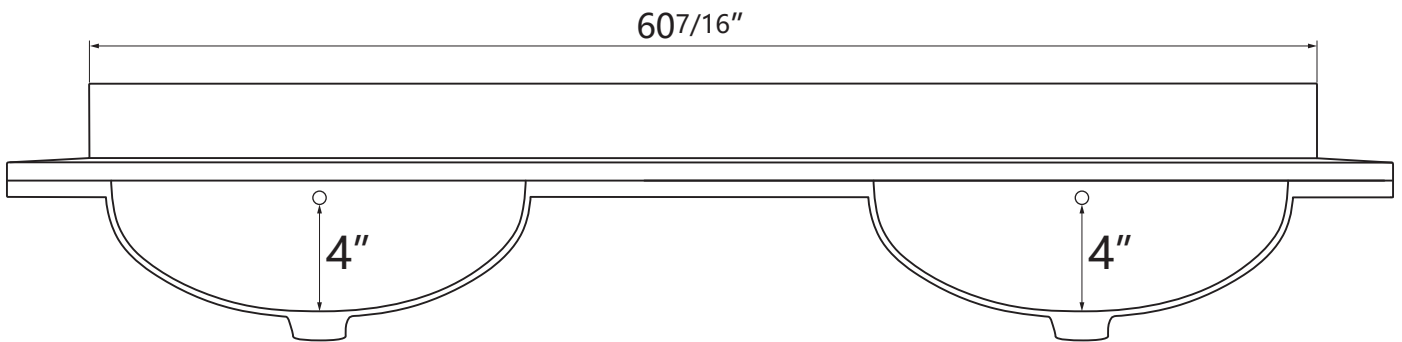

DIMENSION DETAILS

BATHROOM VANITY

PRODUCT
INSTRUCTION
VIDEO

MODEL GP-GY6022D

Top View

VANITY SIZE

Front View

Side View