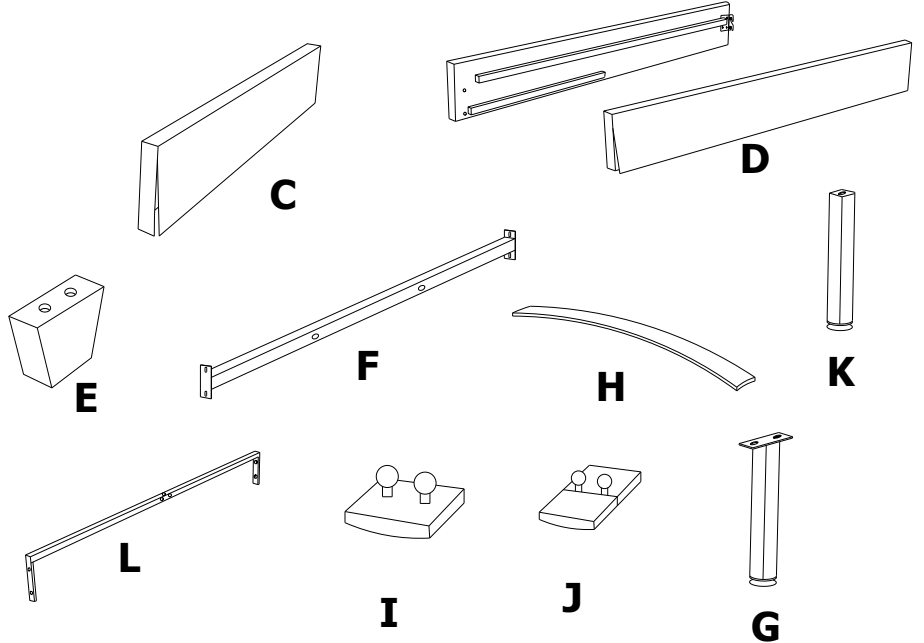

## ASSEMBLY INSTRUCTIONS

### PARTS AND PACKAGING DETAIL

#### BOX #1

- A. HEADBOARD 1 PC
- B. LEG 2 PCS

#### BOX #2

- C. FOOTBOARD 1 PC
- D. SIDE RAIL 2 PCS
- E. FOOTBOARD LEG 2 PCS
- F. CENTER SLAT SUPPORT 1 PC
- G. CENTER SUPPORT LEG 2 PCS
- H. SLAT 26 PCS
- I. SIDE RAIL SLAT CLIP 26 PCS
- J. CENTER SUPPORT SLAT CLIP 13 PCS
- K. METAL SUPPORT LEG 1 PC
- L. METAL SUPPORT BRACE 1 PC