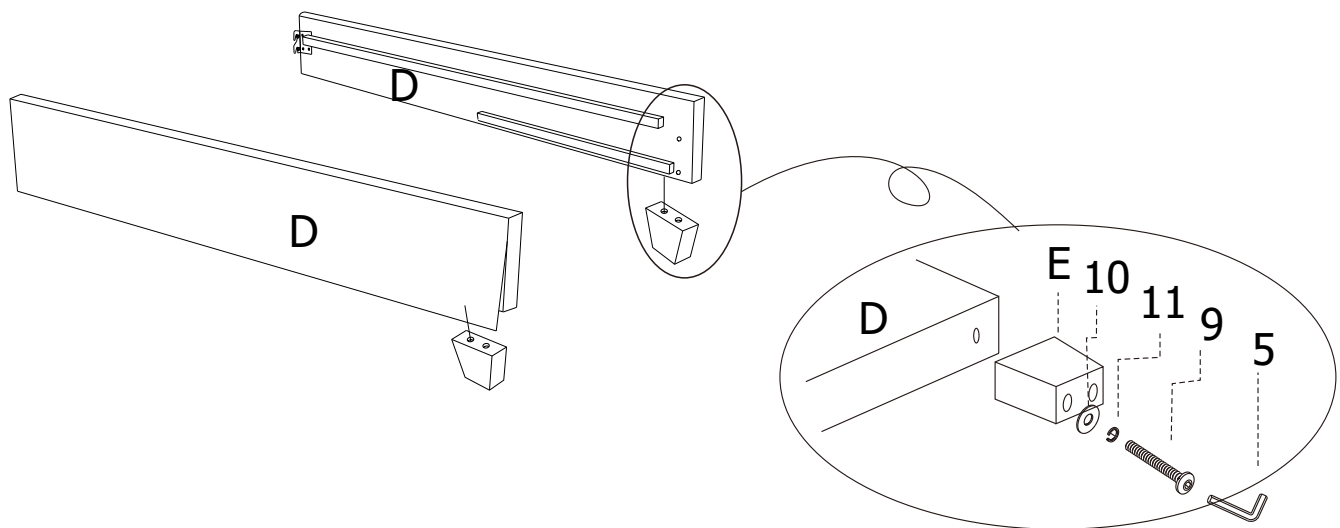

#### HARDWARE PACKED IN BOX #3

13	ALLEN KEY 1/4"	14	ALLEN BOLT 1/4"x1-1/4"	15	FLAT WASHER 5/16	16	LOCK WASHER 5/16
	1PC		8PCS		8PCS		8PCS

YOUR BED MAY CONTAIN EXTRA HARDWARE

**STEP 1 :**

**STEP 2 :**

**STEP 3 :**