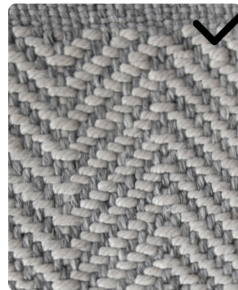

### AVAILABLE COLORS

View More Details

VA01  
Natural Black  
Silver

VA02  
Cappuccino  
Taupe

VA03  
Cement  
Silver

VA04  
Sand  
Ivory