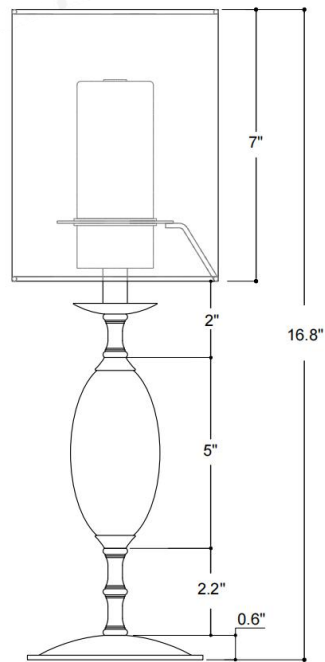

ITEM: 6700-0021

Overall Dimensions

Height: 16.8"

Diameter: 5.3"

TOP VIEW

FRONT VIEW