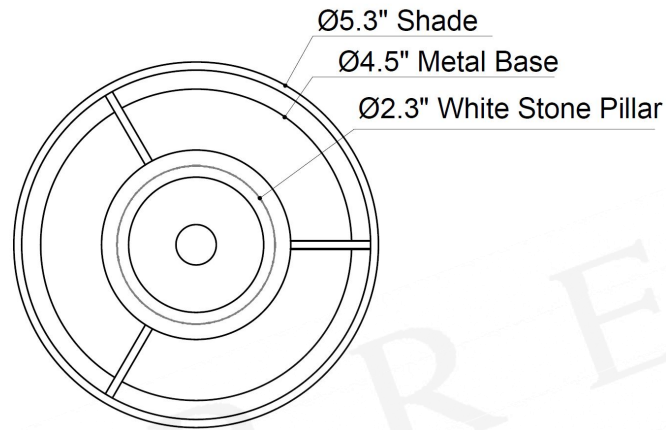

ITEM: 6700-0021

Overall Dimensions

Height: 16.8"

Diameter: 5.3"

TOP VIEW

FRONT VIEW