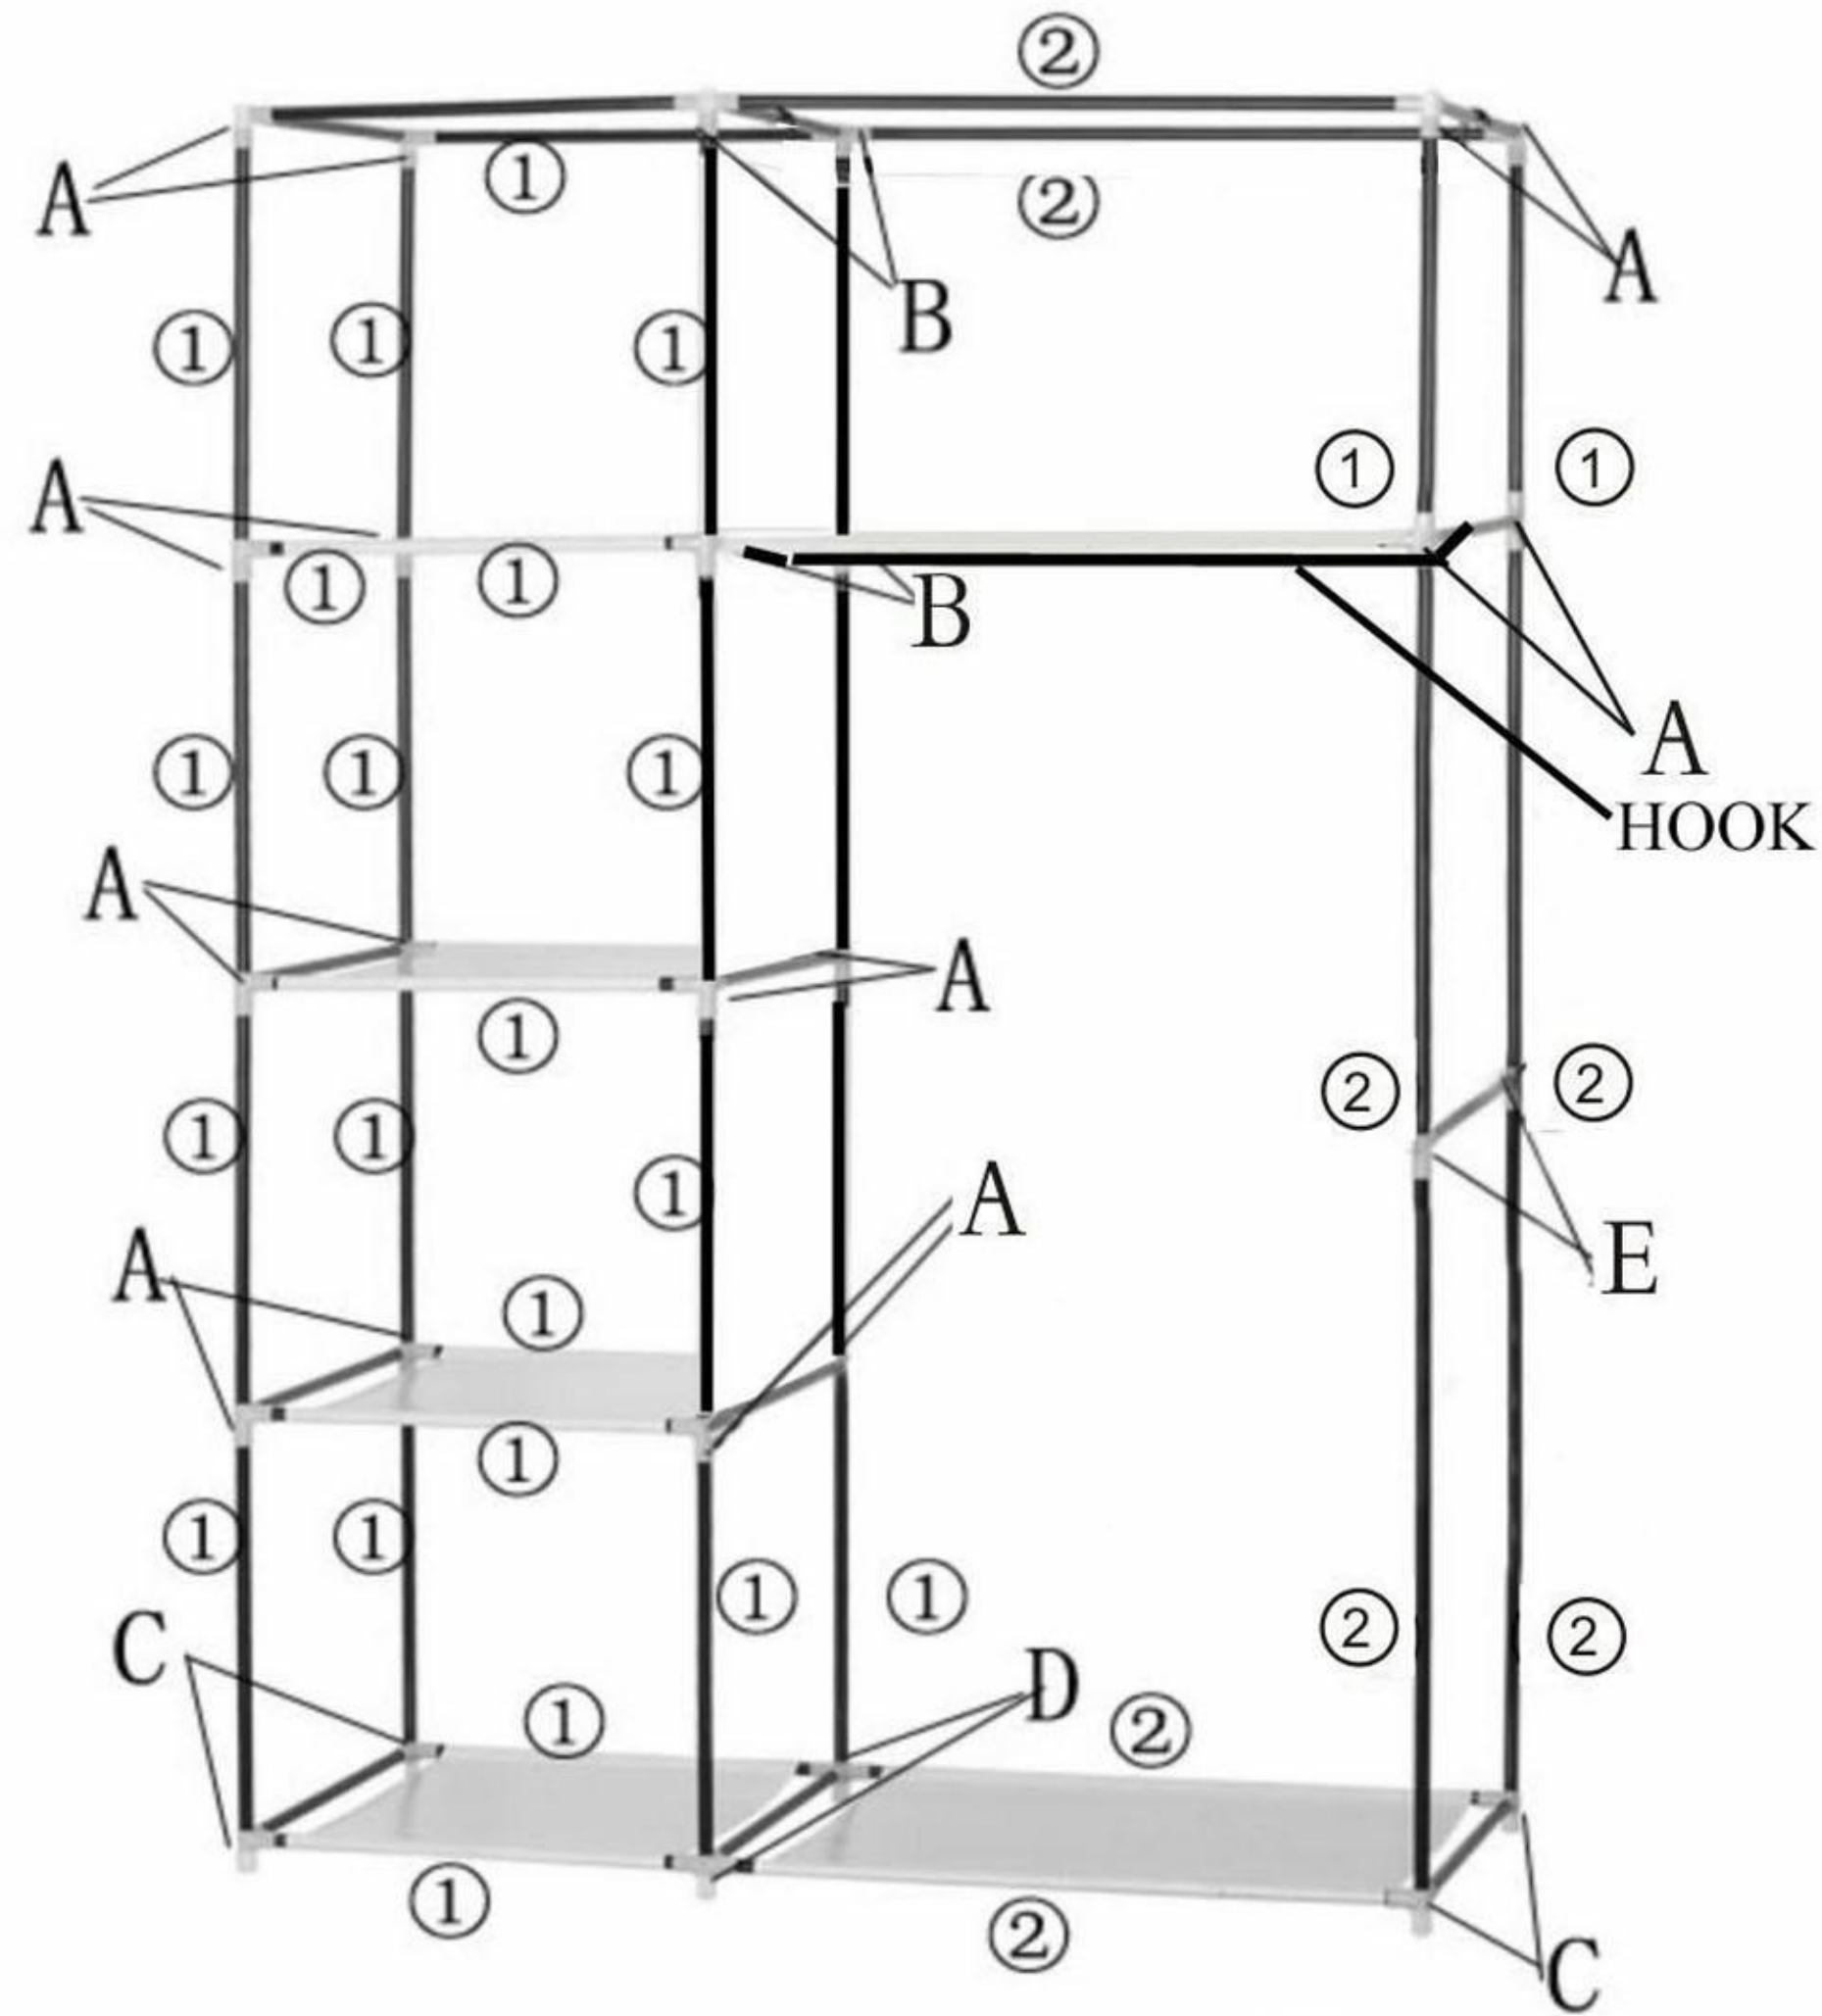

PARTS	LEGENG	PCS	PARTS	LEGENG	PCS
①	 39CM	42	C		4
②	 58CM	10	D		2
HOOK	 58CM	1	E		2
A		16+1	NET	 34X44CM*4 53X44CM*2	2+4
B		4	CLOTH		1

DEAR CUSTOMER,

Thank you for choosing our product. Please read this manual carefully before assembling or using the product, to avoid damage caused by improper use.

Read the manual carefully before assembly the storage. Available for storing in the living room, bedroom etc. Includes: iron pipes, plastic connector, non-woven

Caution:

1. Do not touch the cutting surface of pipes
2. Make sure that all parts are complete for assembly
3. Assemble the goods under the manual step by step.
4. Small parts