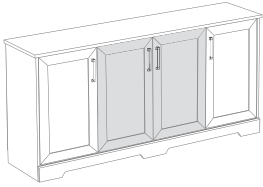

18

RM-0125

4X