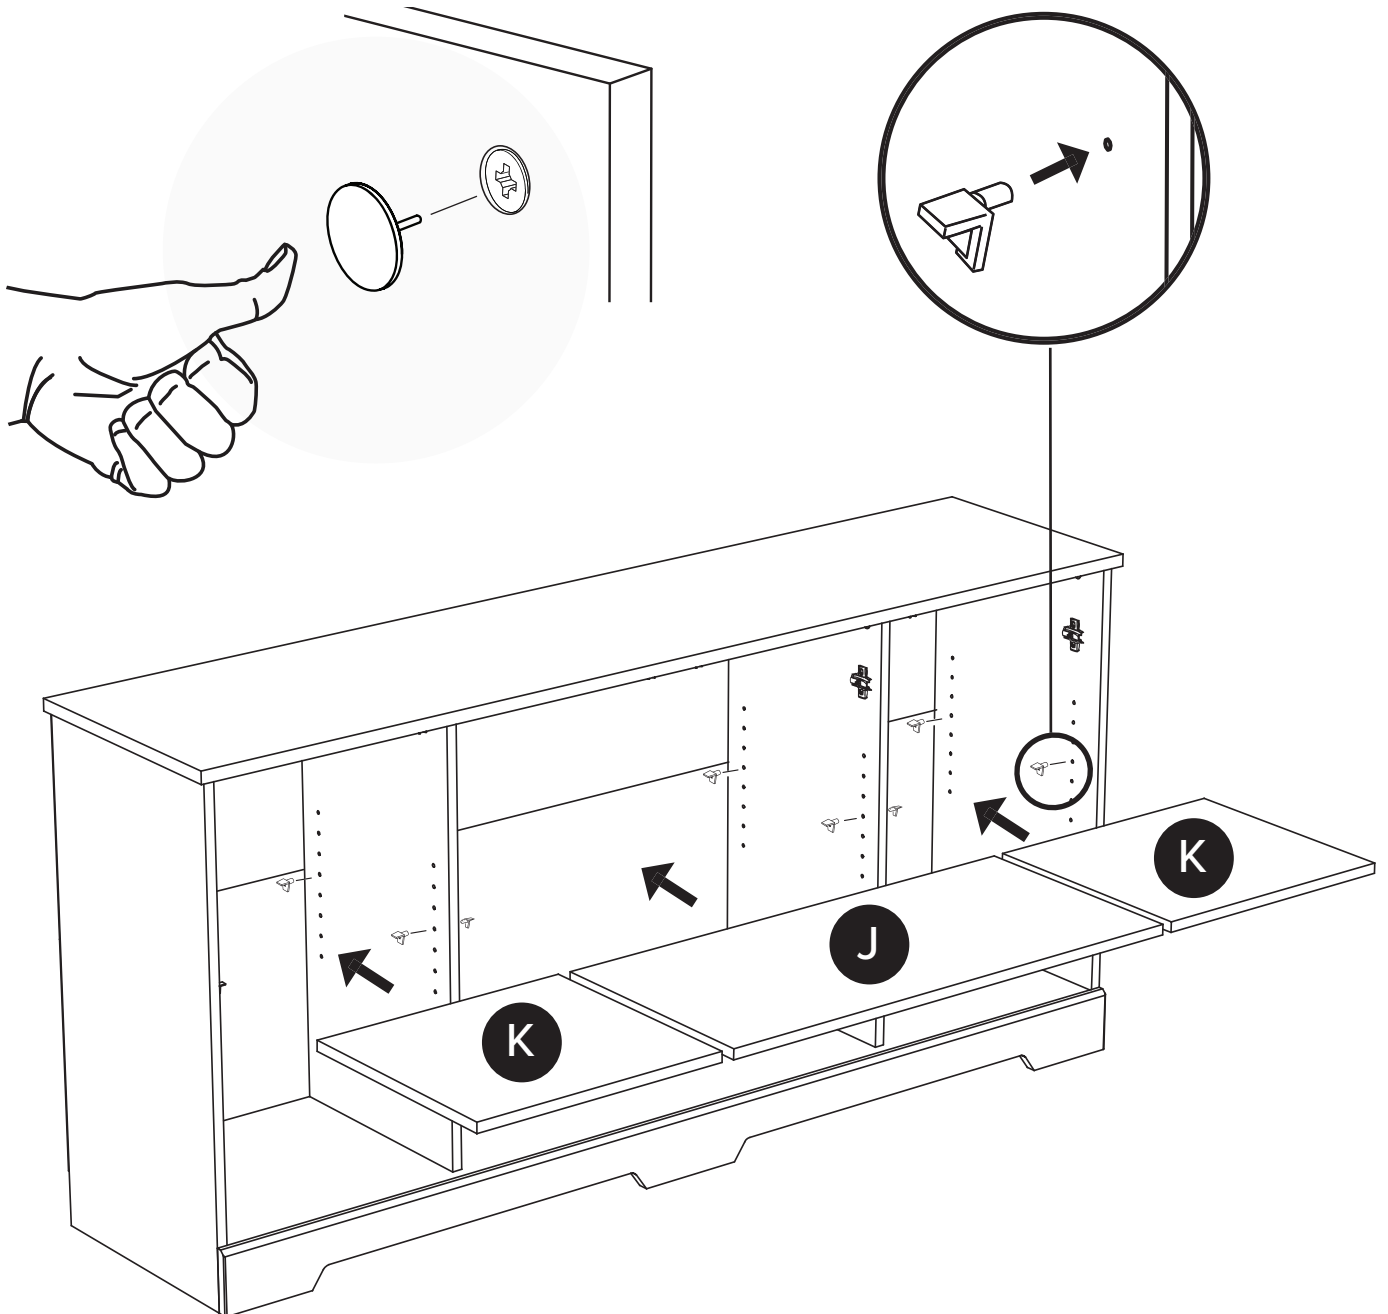

14

RM-0010-COLOR

12X

RM-0802-A

12X