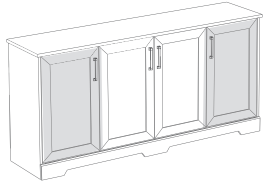

15

- RM-0165
  4X
- RM-0004
  8X
- RM-0826
  2X
- RM-0521
  4X
- RM-0907-8
  2X