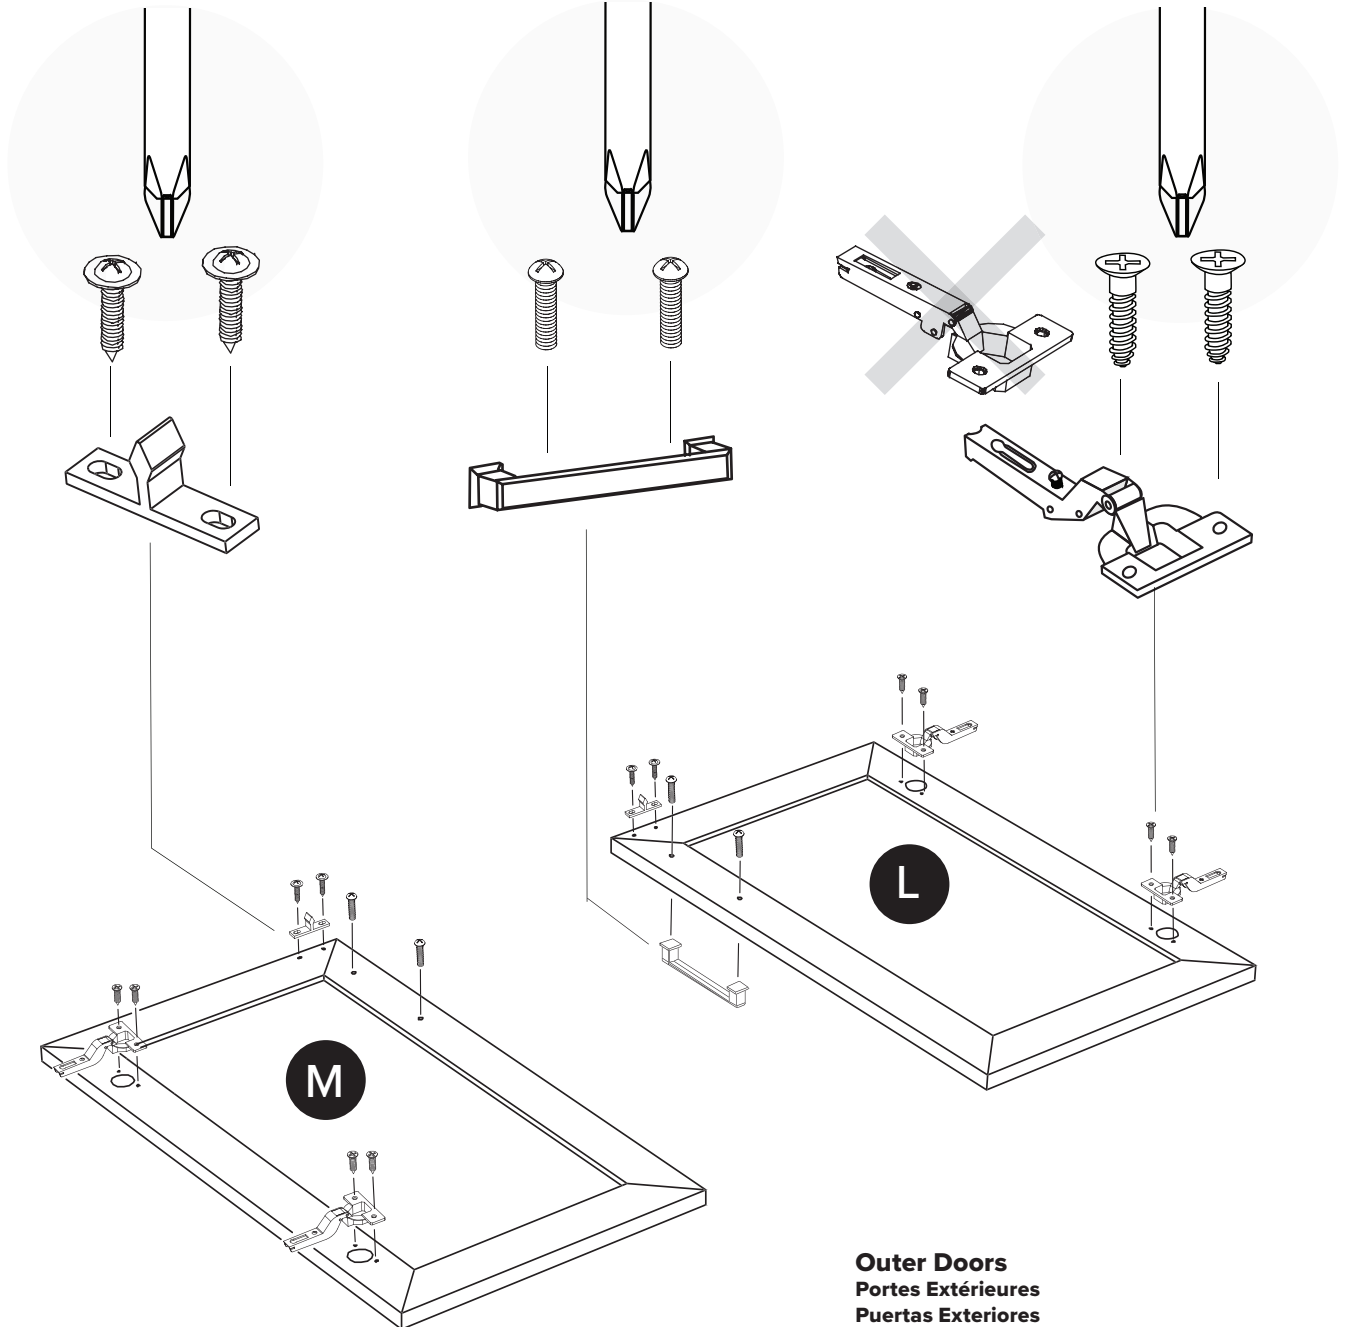

15

- RM-0165
  4X
- RM-0004
  8X
- RM-0826
  2X
- RM-0521
  4X
- RM-0907-8
  2X