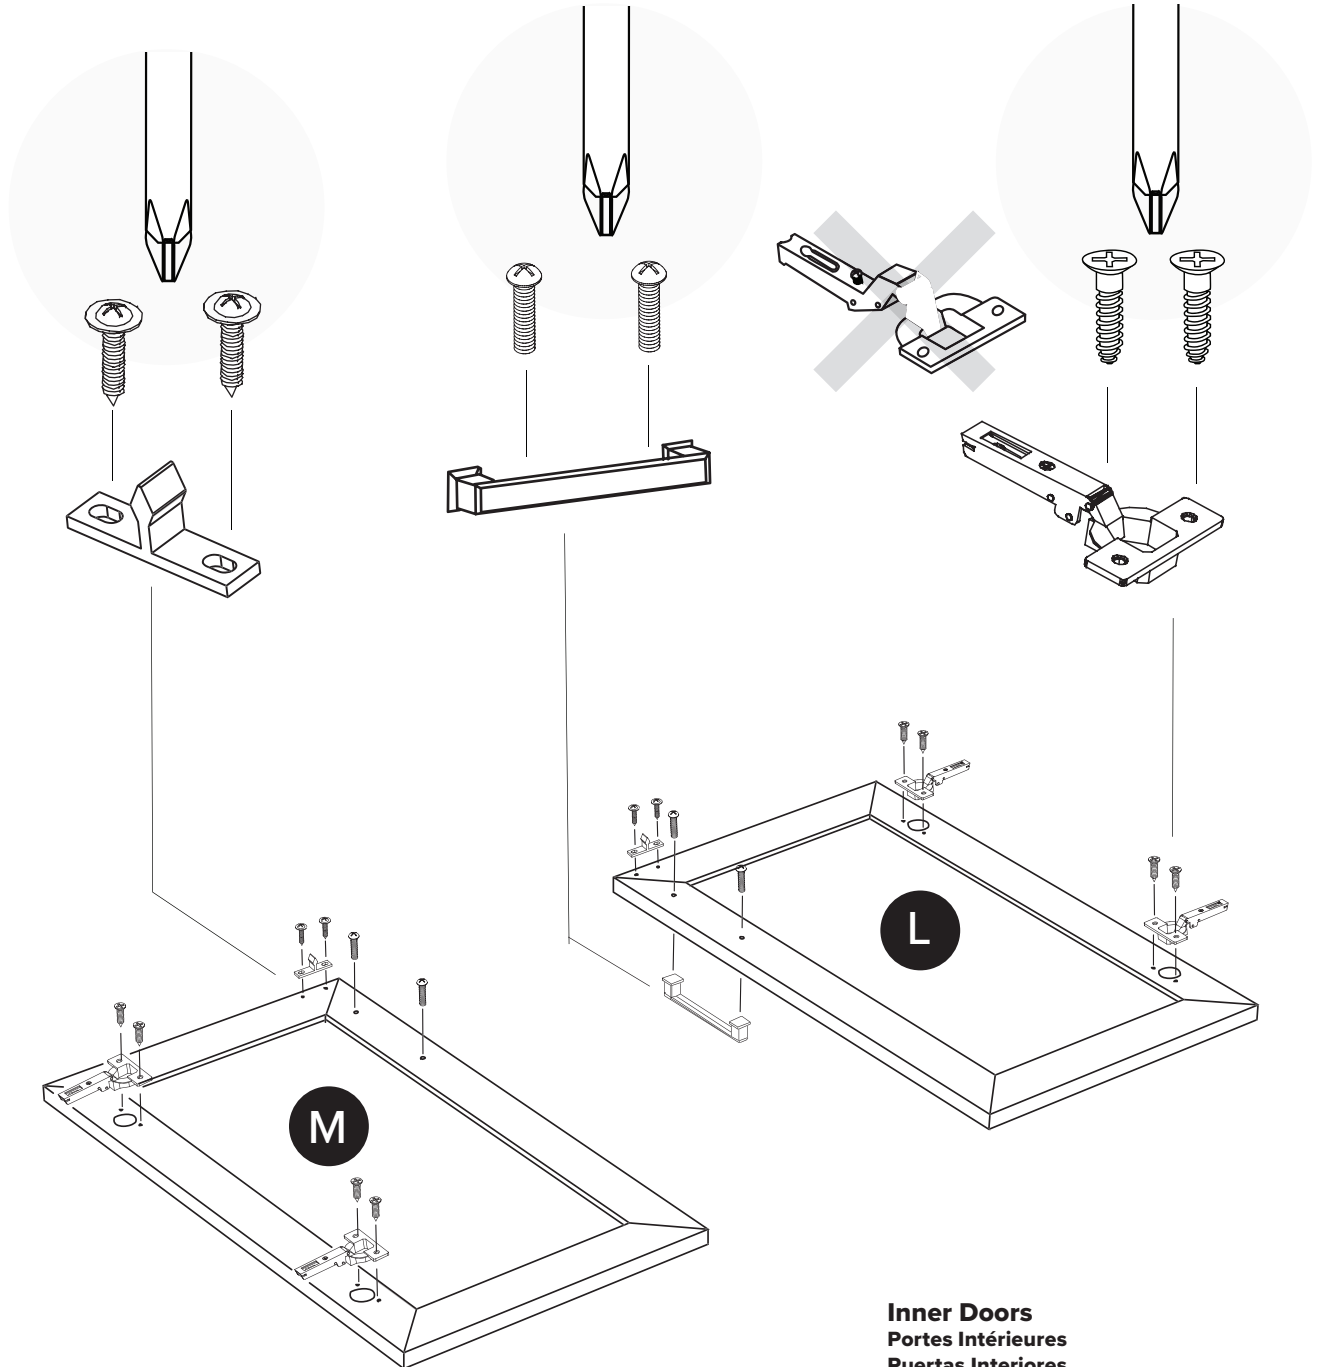

4X

RM-0907-B

2X

17

RM-0165

4X

Slide the hinges over the hinge plates on the cabinet and tighten the locking screw in the center of each plate.

These hinges are 6 way adjustable.