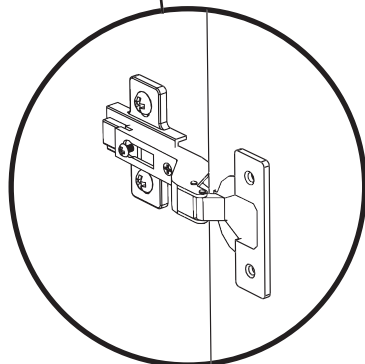

4X

RM-0907-B

2X

17

RM-0165

4X

Slide the hinges over the hinge plates on the cabinet and tighten the locking screw in the center of each plate.

These hinges are 6 way adjustable.