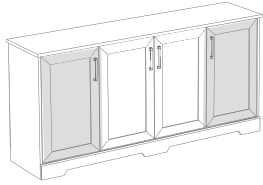

4X

RM-0907-B

2X

17

RM-0165

4X

Slide the hinges over the hinge plates on the cabinet and tighten the locking screw in the center of each plate.

These hinges are 6 way adjustable.