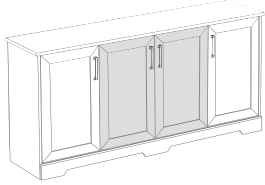

16

RM-0125

4X

RM-0004

8X