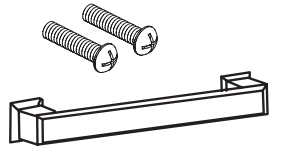

4X

RM-0907-B

2X

17

RM-0165

4X

Slide the hinges over the hinge plates on the cabinet and tighten the locking screw in the center of each plate.

These hinges are 6 way adjustable.